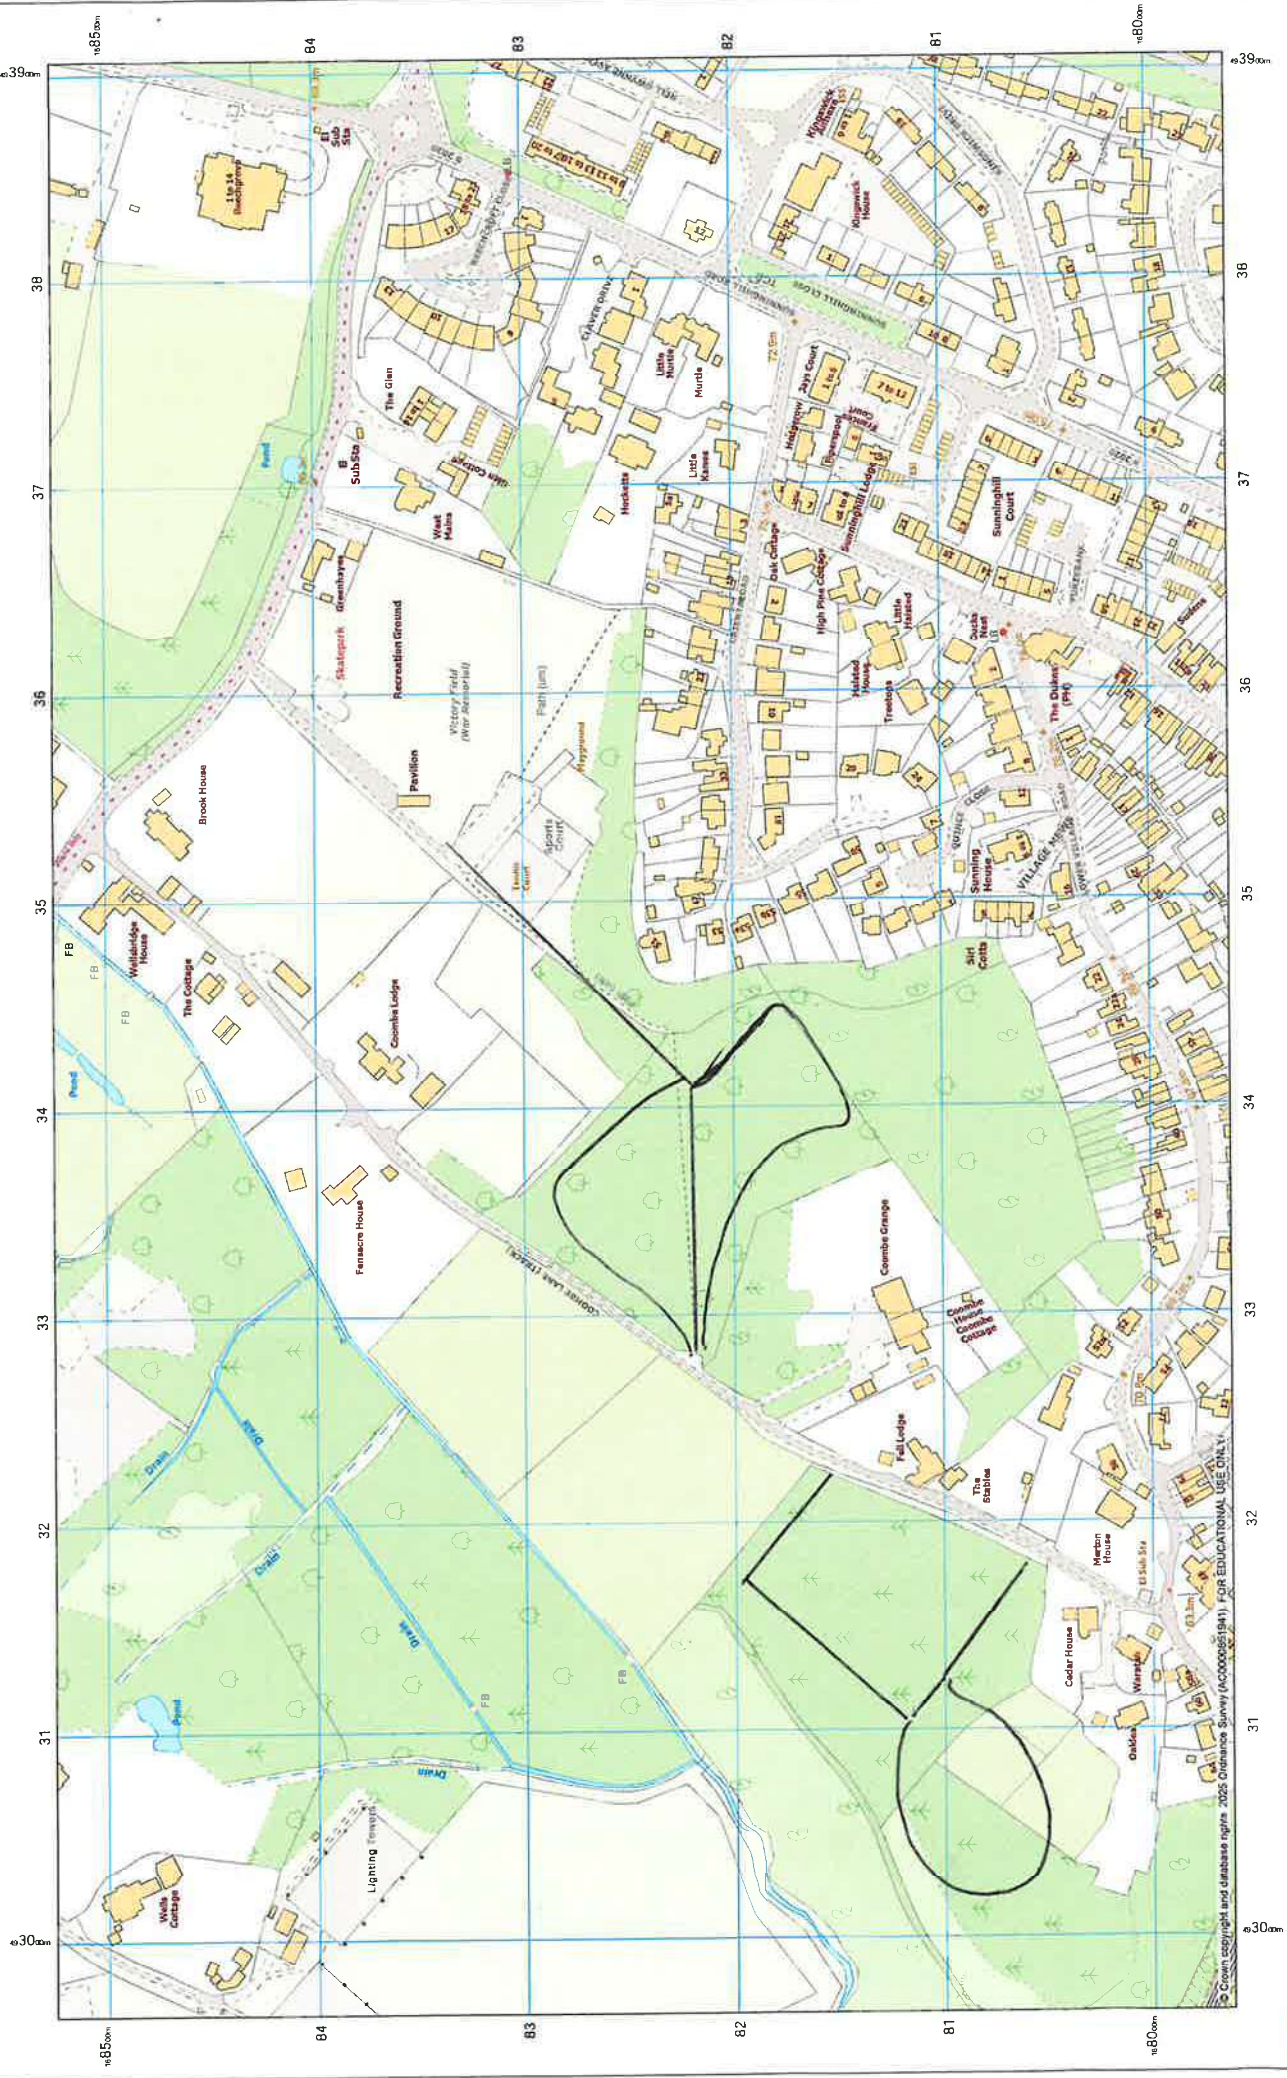

CLAIM MAP:

ROUTE G

Coombe Lane, Sunninghill

Scale 1:2500

Projection: British National Grid
08 October 2025 12:09