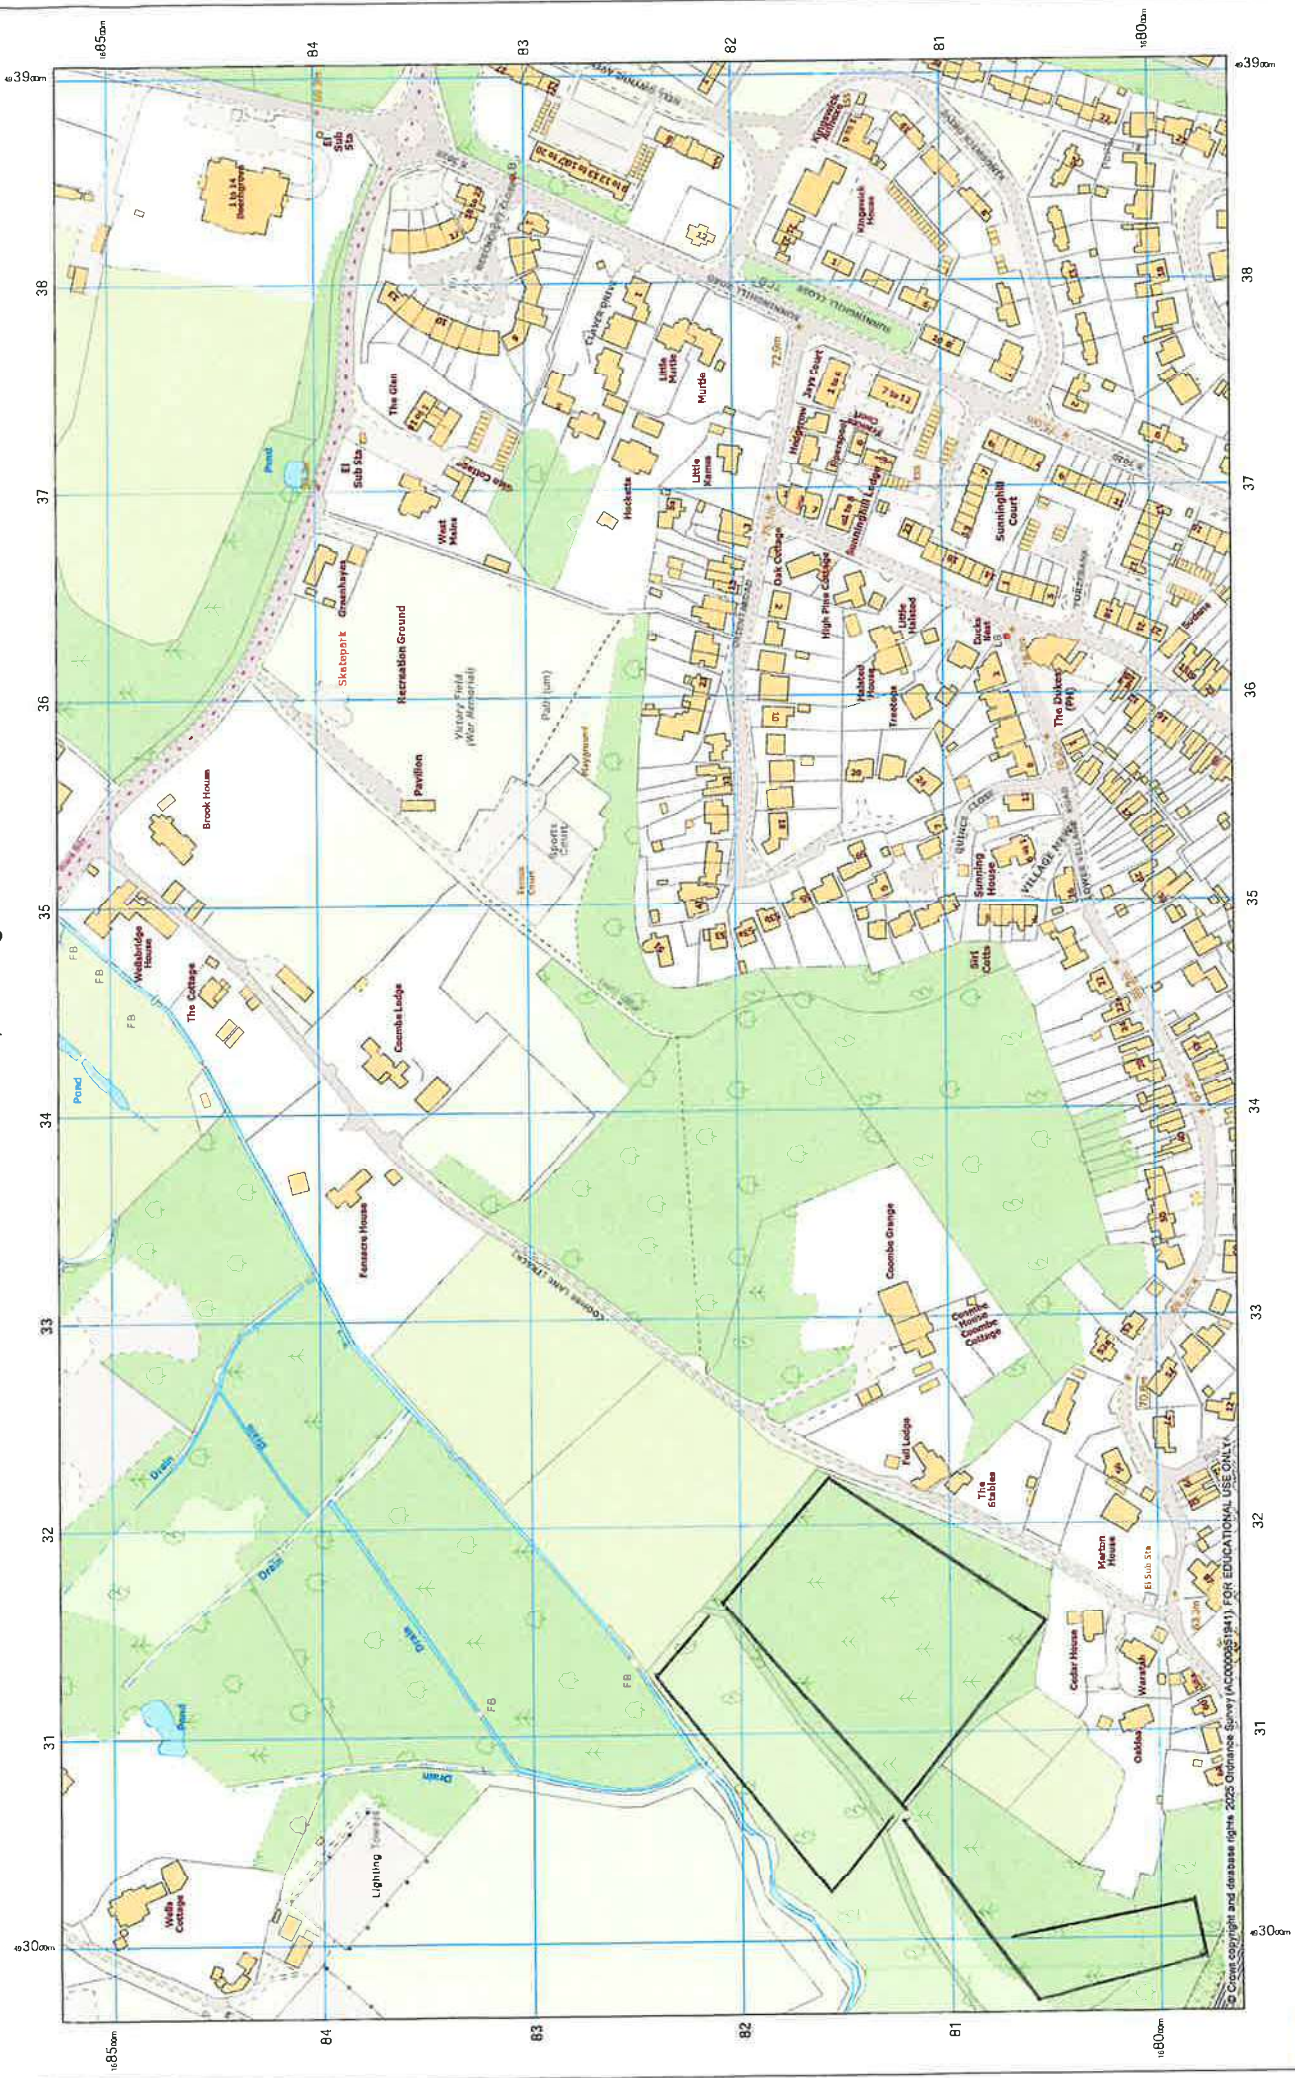

CLAIM MAP

ROUTE C

Coombe Lane, Sunninghill

Scale 1:2500
 0 20 40 60 80 100 120 140 160 180 200 m

Projection: British National Grid
 05 October 2025 12:08

© Crown Copyright and database rights 2025 Ordnance Survey (100000000) FOR EDUCATIONAL USE ONLY