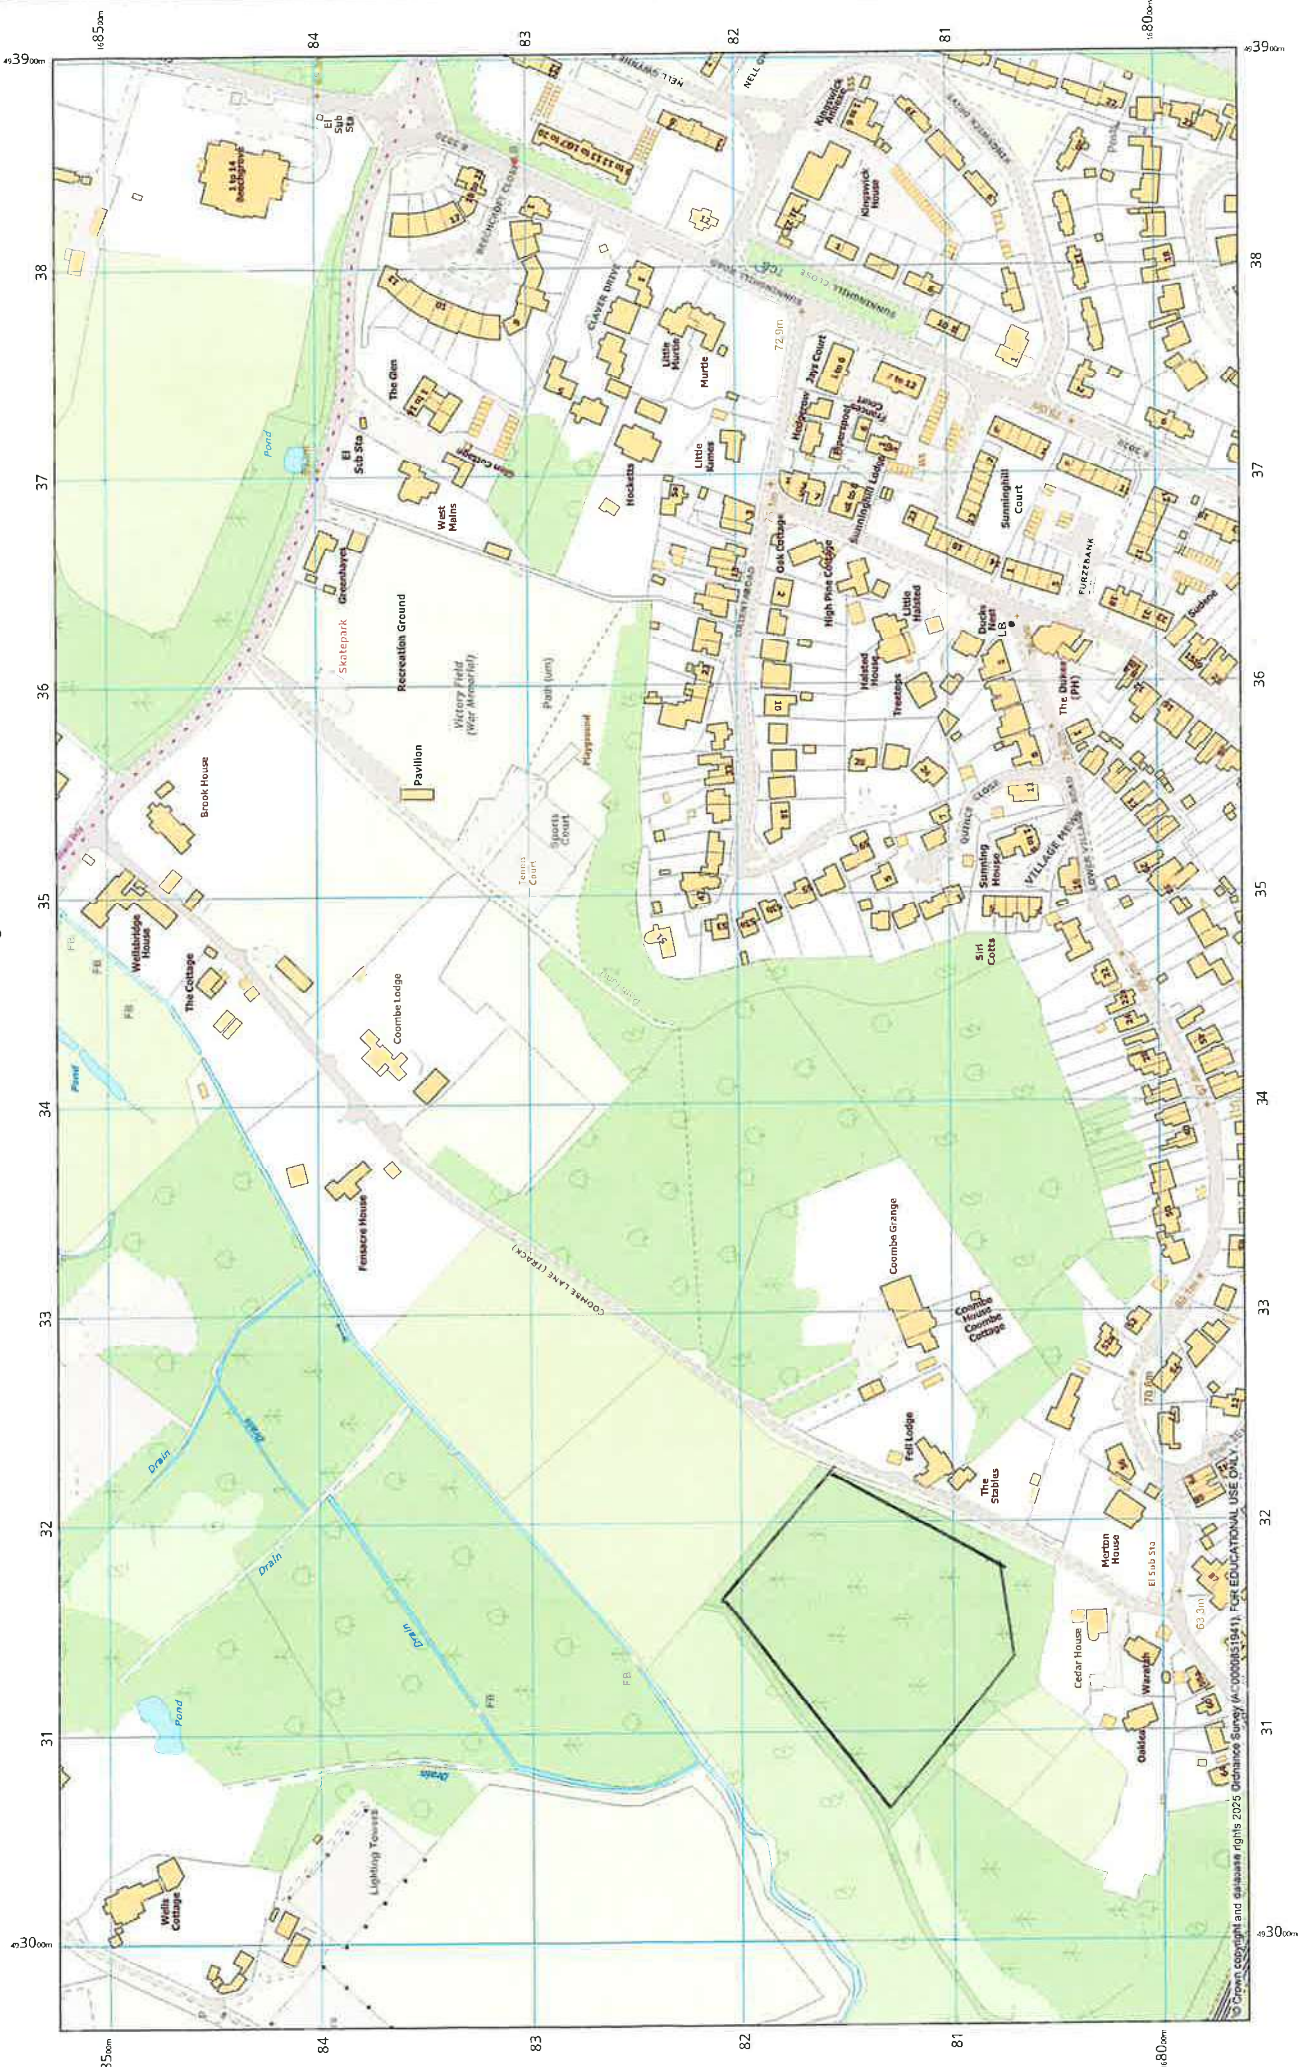

ROUTE B

CLAIM MAP:

Coombe Lane, Sunninghill

Scale 1:2500  
Projection: British National Grid  
08 October 2025 12:12

© Crown copyright and database rights 2025 Ordnance Survey (W/0000051941). FOR EDUCATIONAL USE ONLY.