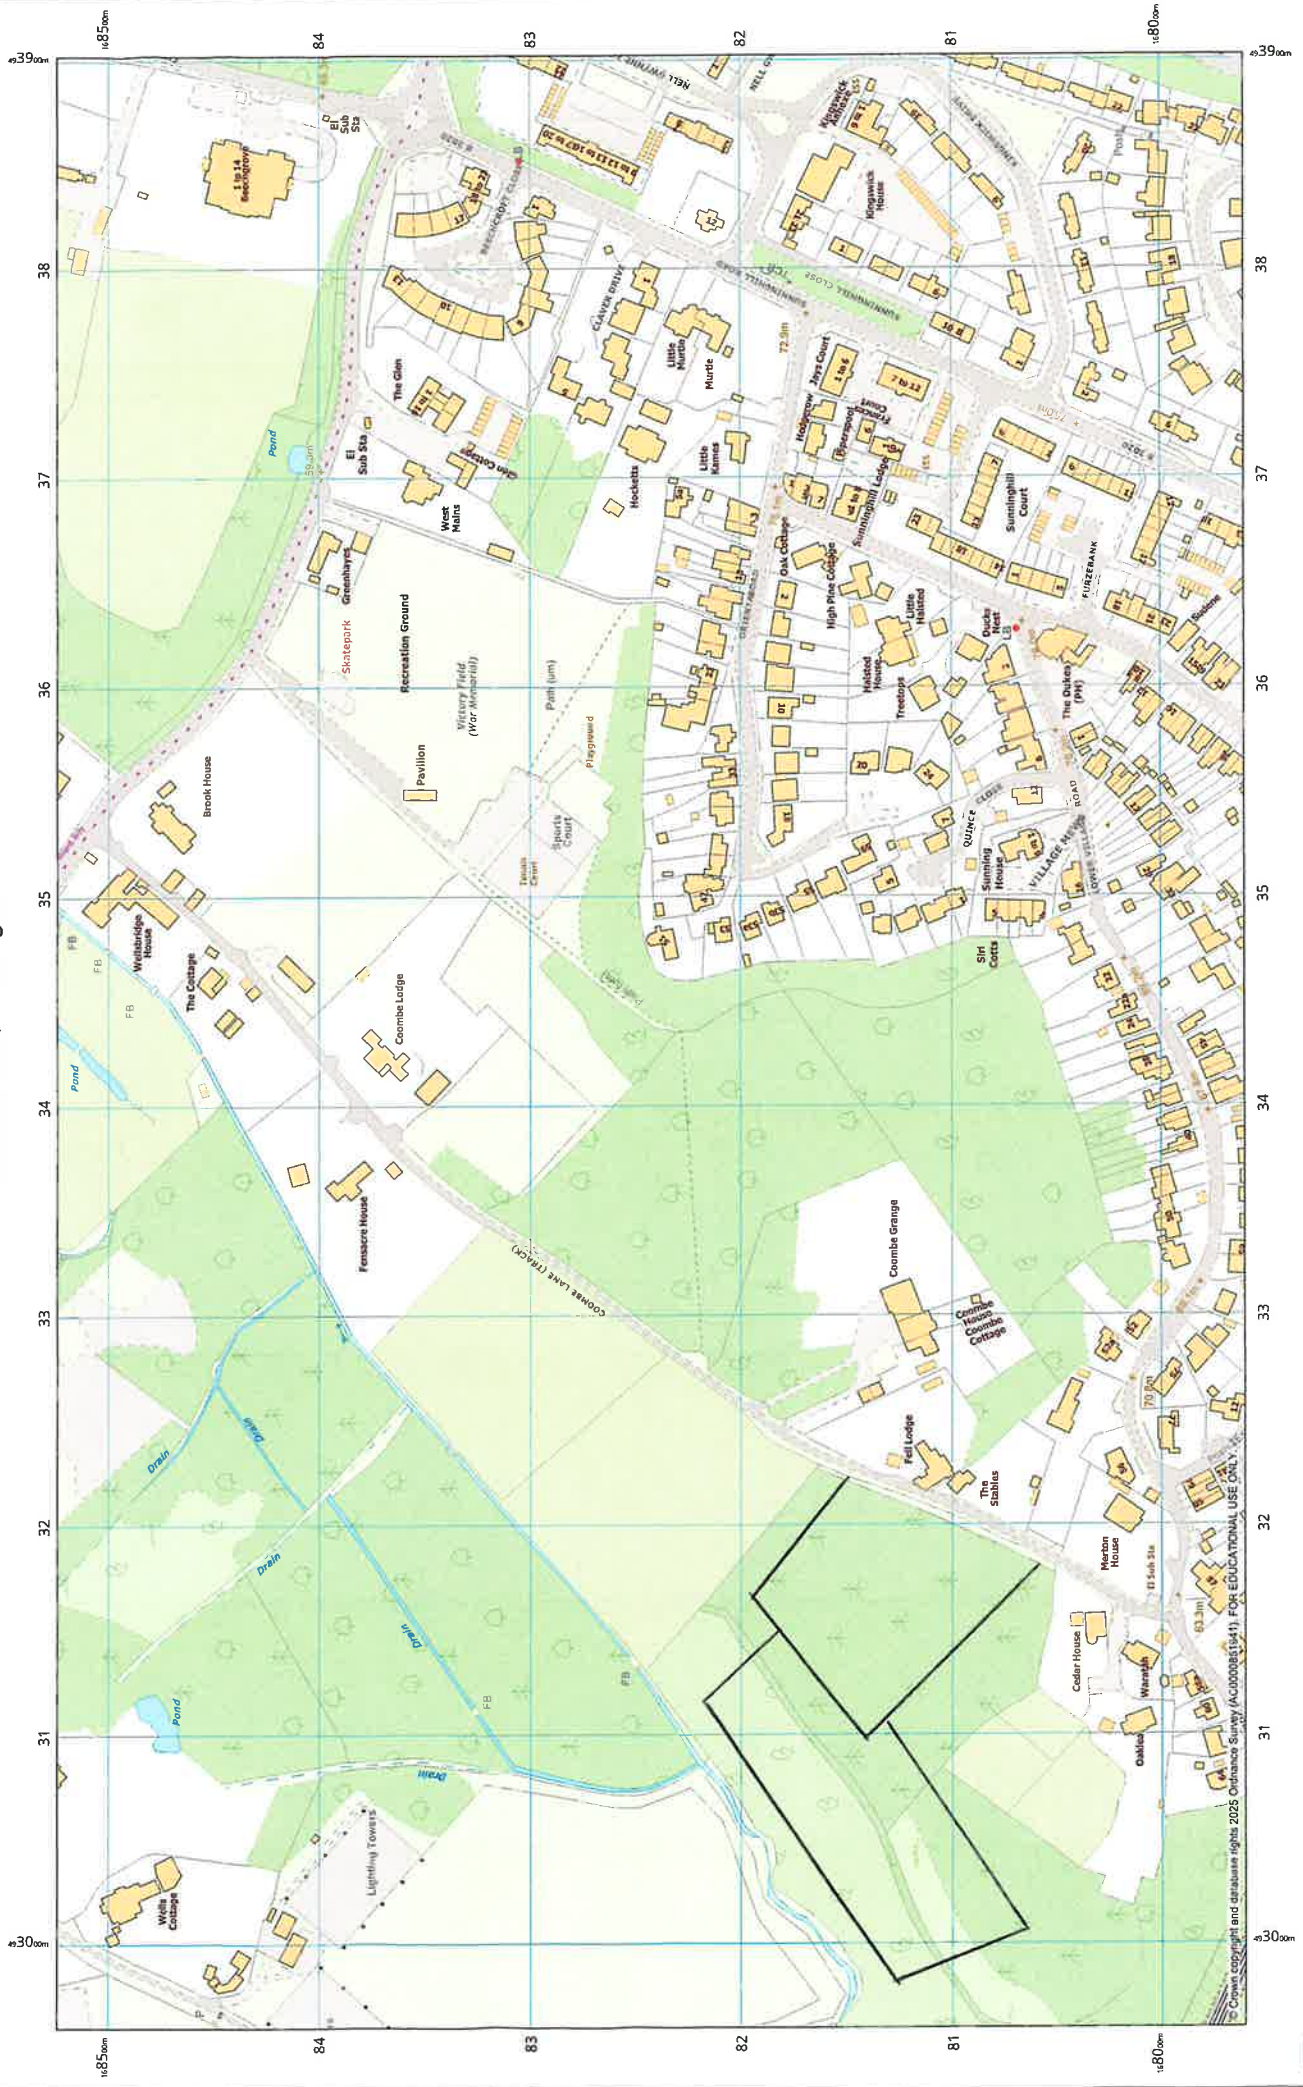

ROUTE A

CLAIM MAP:

Coombe Lane, Sunninghill

Projection: British National Grid  
08 October 2025 12:12