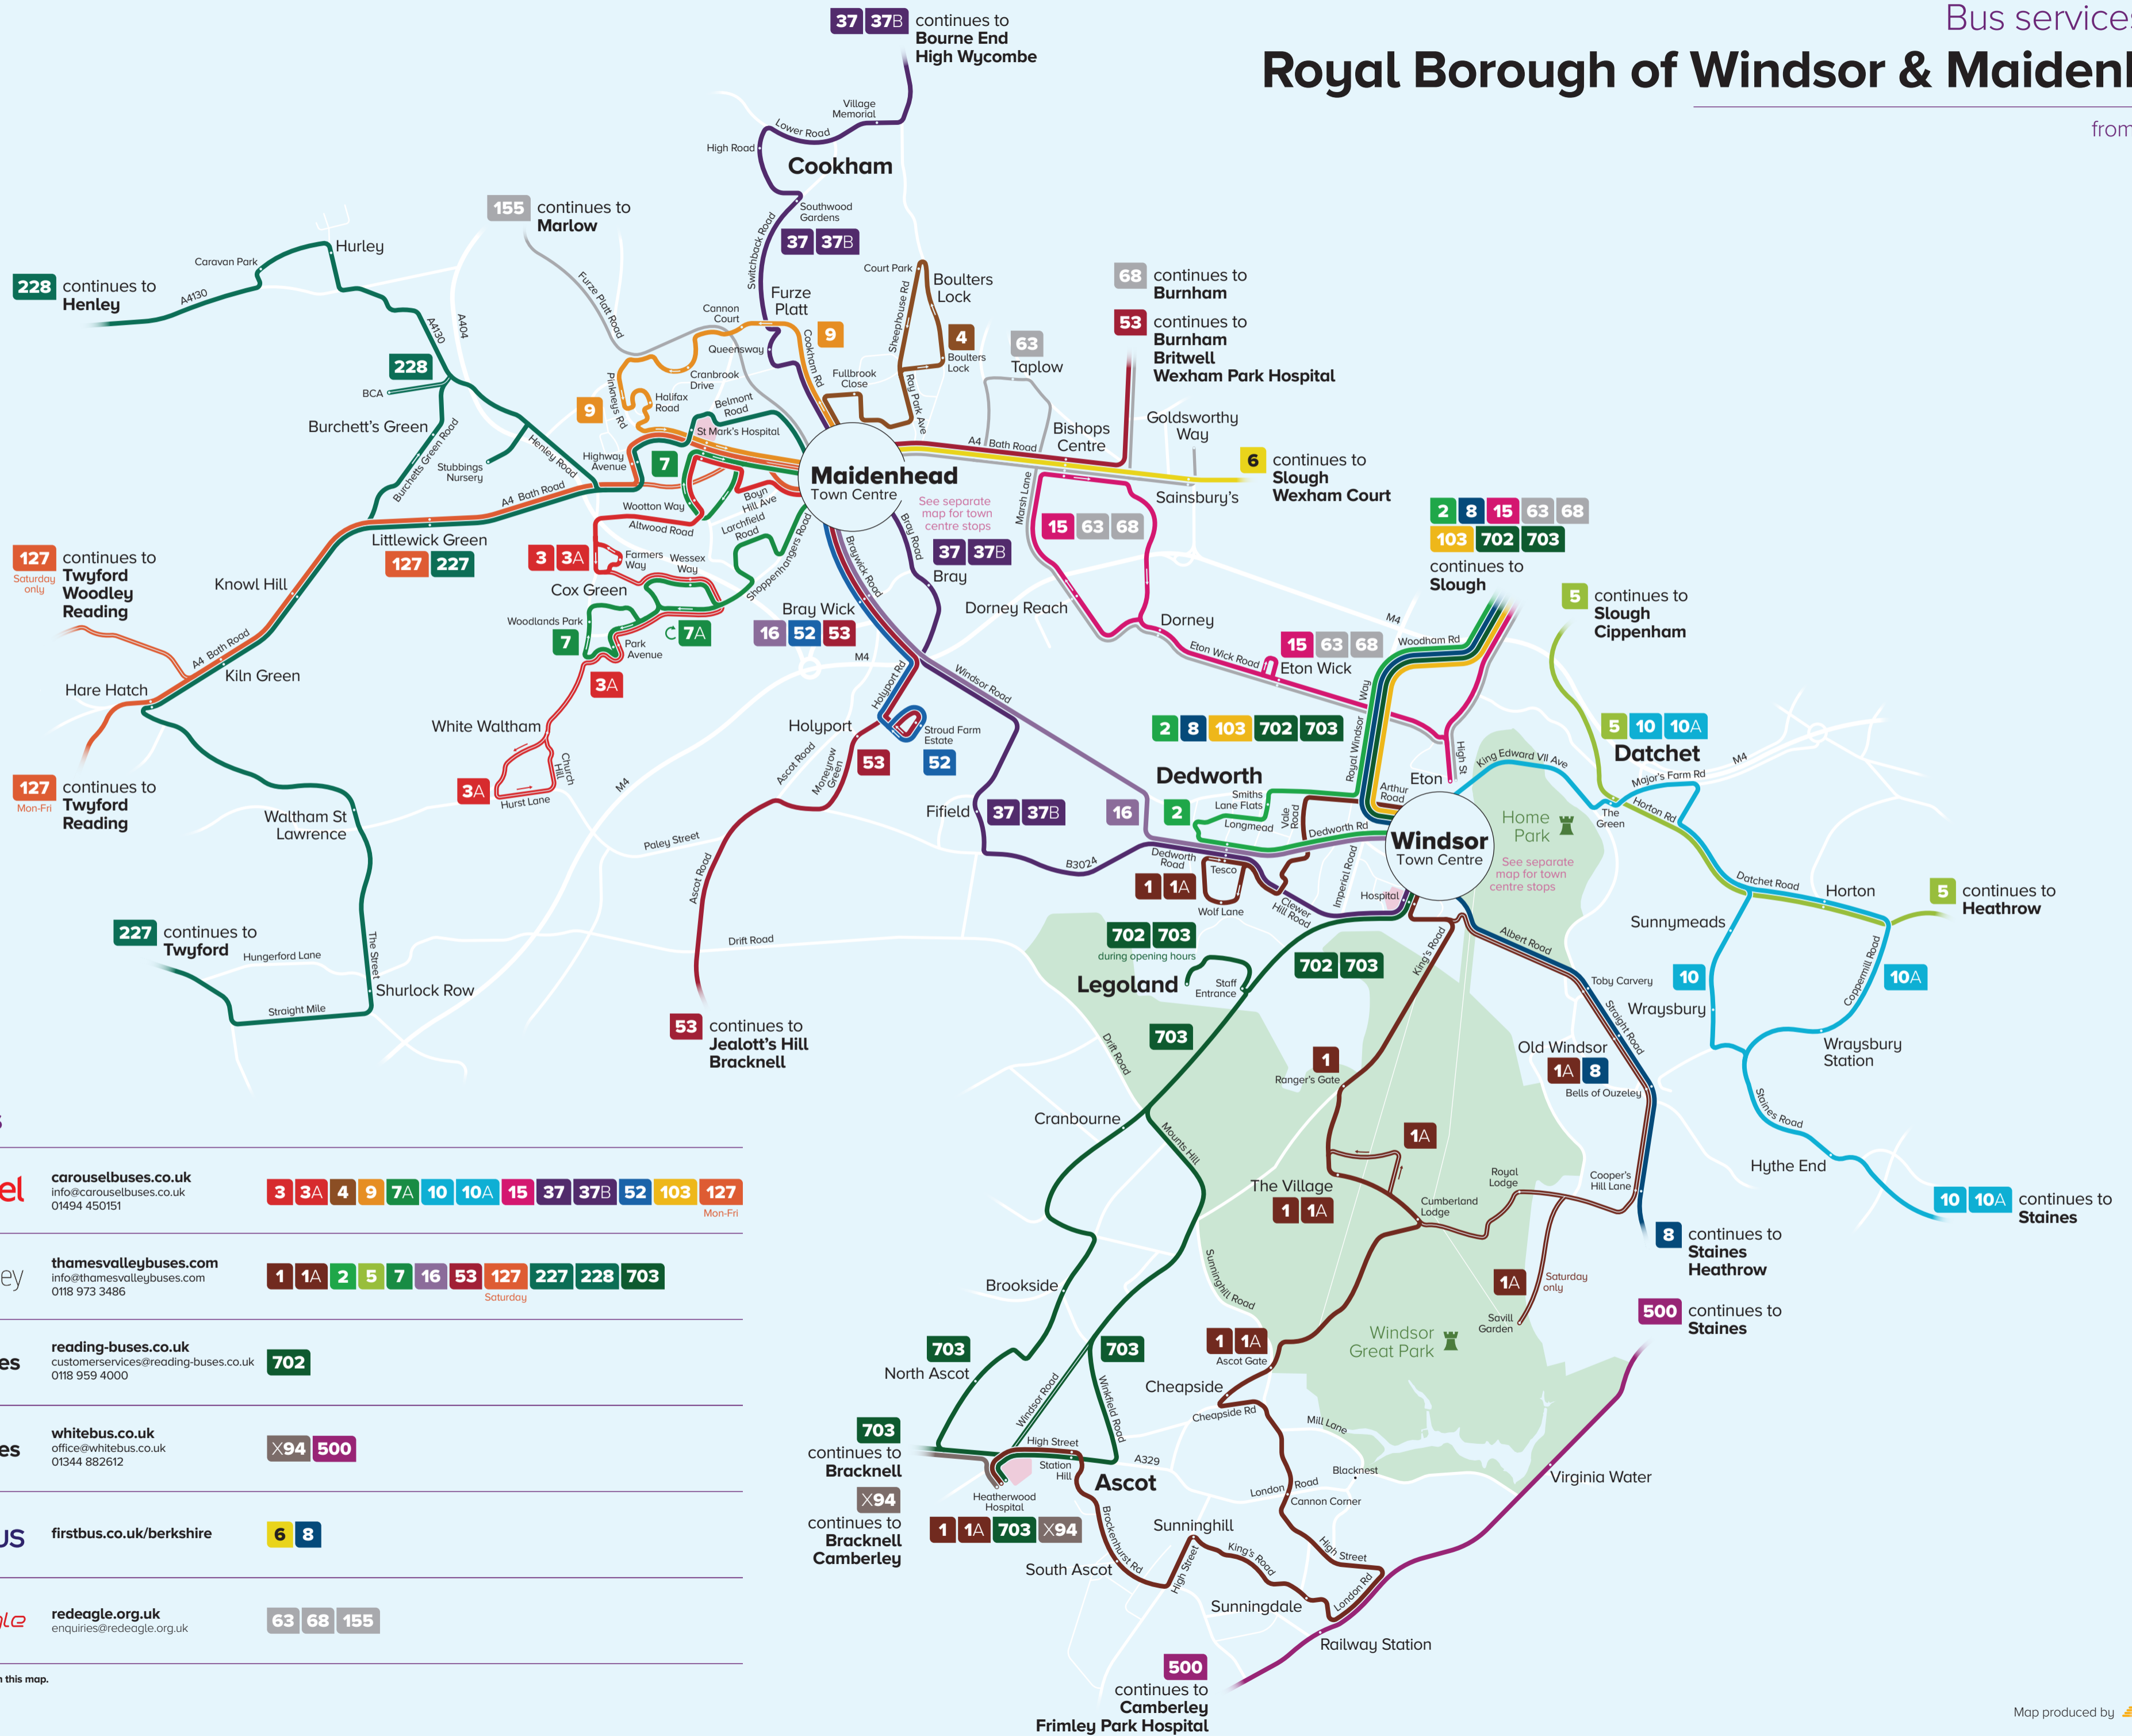

Bus services in the Royal Borough of Windsor & Maidenhead

from April 2025

bus operators

carouselbuses.co.uk
info@carouselbuses.co.uk
01494 450151

3 3A 4 9 7A 10 10A 15 37 37B 52 103 127
Mon-Fri

thamesvalleybuses.com
info@thamesvalleybuses.com
0118 973 3486

firstbus.co.uk/berkshire

6 8

redeagle.org.uk
enquiries@redeagle.org.uk

63 68 155

School day variations are not shown on this map.