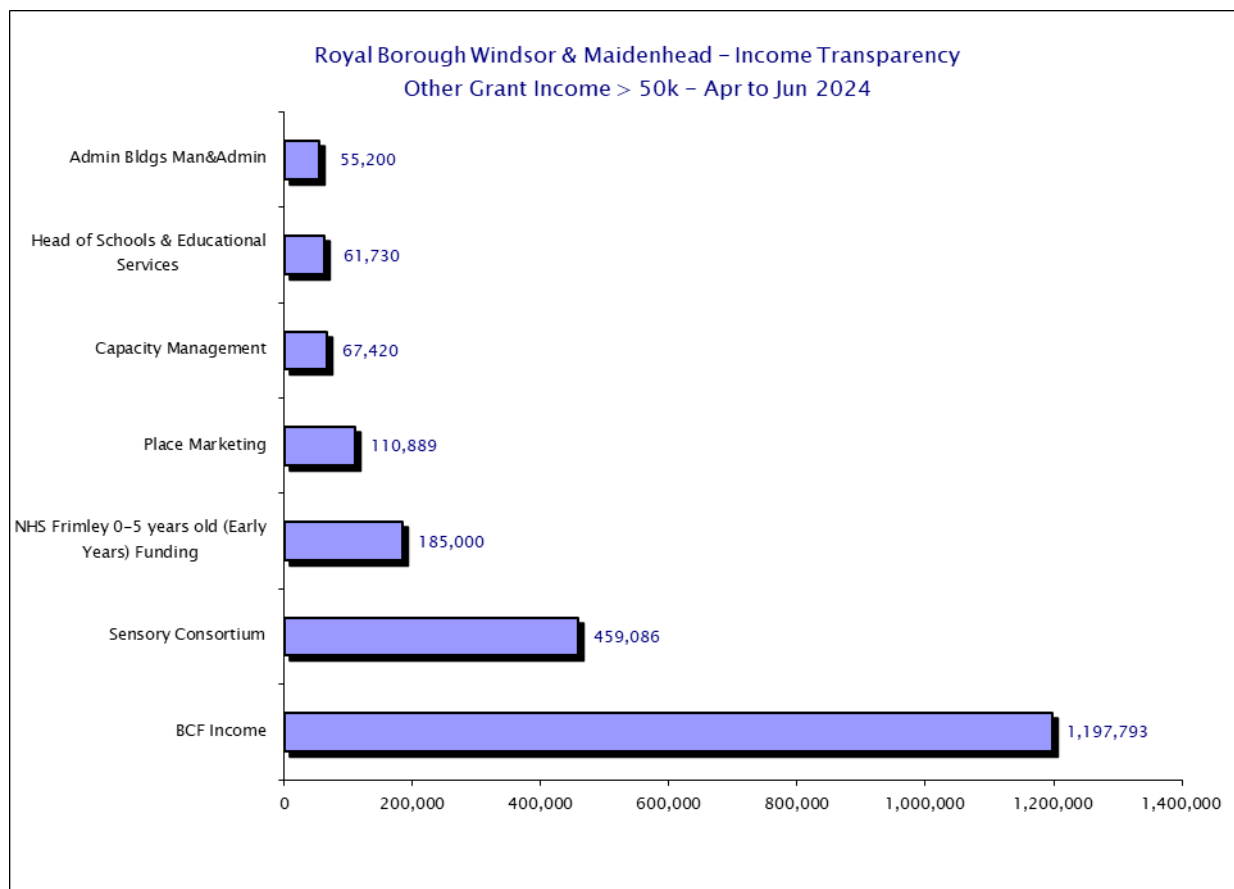

Please see csv files for data-sets

Royal Borough Windsor & Maidenhead – Income Transparency Sources of Income – April 2024 to June 2024

Please see csv files for data-sets

Royal Borough Windsor & Maidenhead – Income Transparency Sources of Income – April 2024 to June 2024