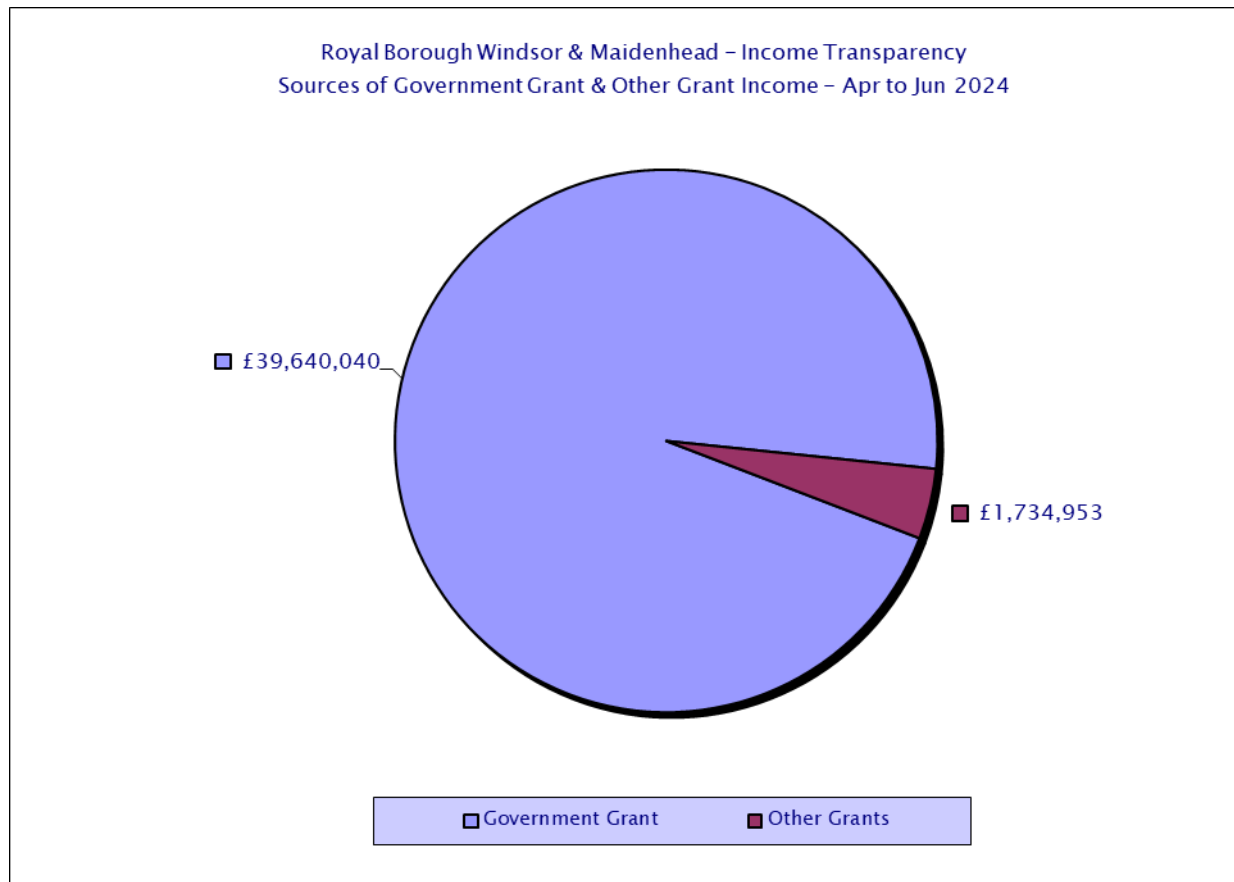

Please see csv files for data-sets

Royal Borough Windsor & Maidenhead – Income Transparency Sources of Income – April 2024 to June 2024

Please see csv files for data-sets

Royal Borough Windsor & Maidenhead – Income Transparency Sources of Income – April 2024 to June 2024