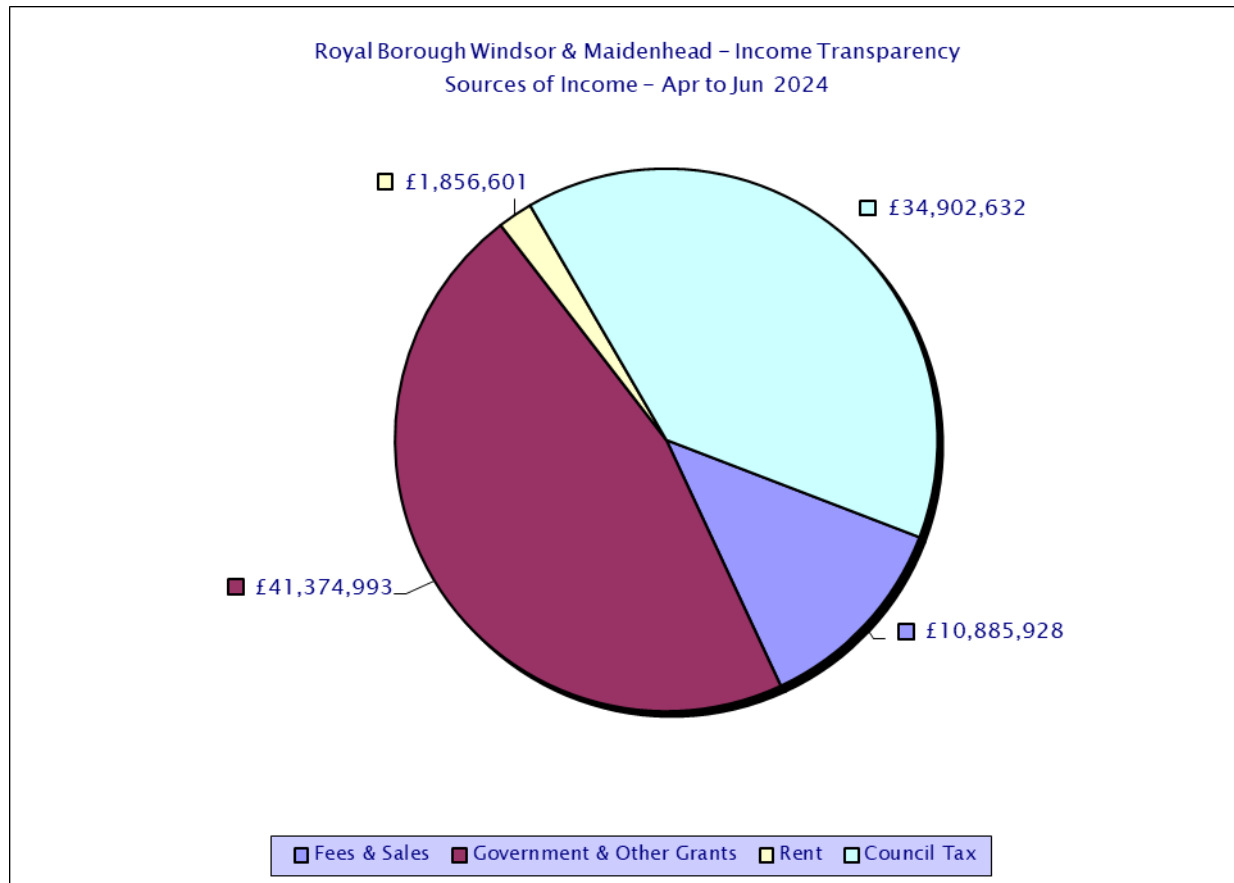

Royal Borough Windsor & Maidenhead – Income Transparency
Sources of Income – April 2024 to June 2024

Please see csv files for data-sets

Royal Borough Windsor & Maidenhead – Income Transparency Sources of Income – April 2024 to June 2024