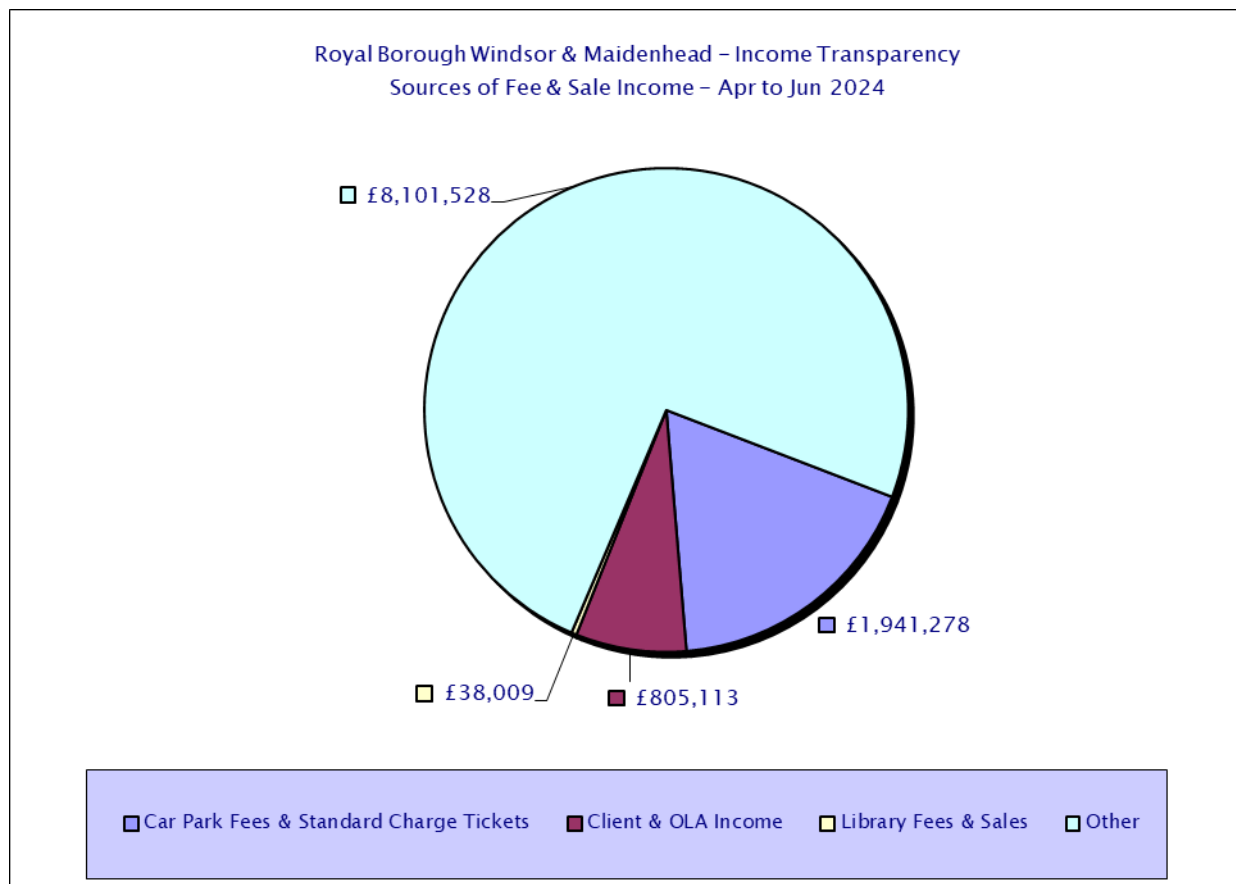

Royal Borough Windsor & Maidenhead – Income Transparency
Sources of Income – April 2024 to June 2024

Please see csv files for data-sets