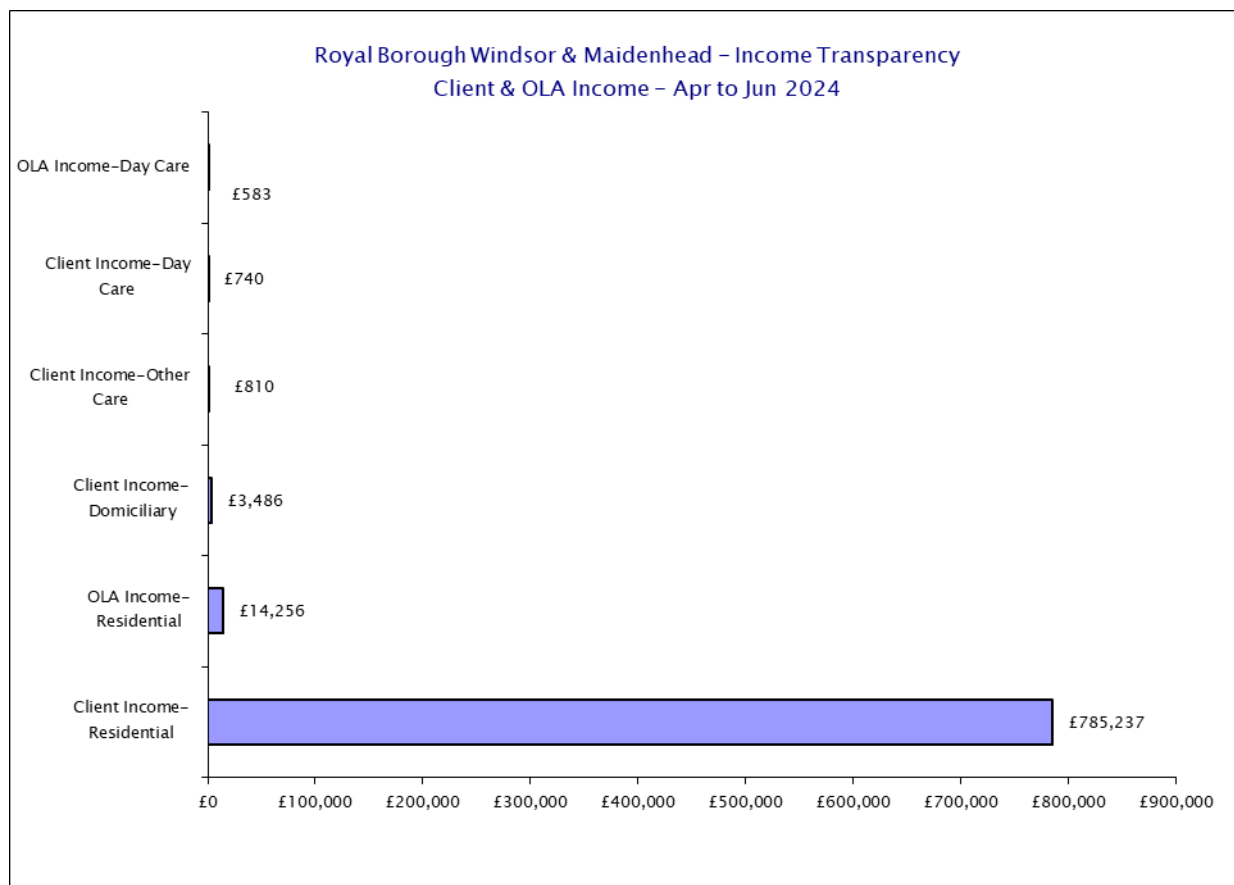

Royal Borough Windsor & Maidenhead – Income Transparency
Sources of Income – April 2024 to June 2024

Please see csv files for data-sets

Royal Borough Windsor & Maidenhead – Income Transparency Sources of Income – April 2024 to June 2024

Please see csv files for data-sets

Royal Borough Windsor & Maidenhead – Income Transparency
Sources of Income – April 2024 to June 2024

Please see csv files for data-sets

Royal Borough Windsor & Maidenhead – Income Transparency Sources of Income – April 2024 to June 2024