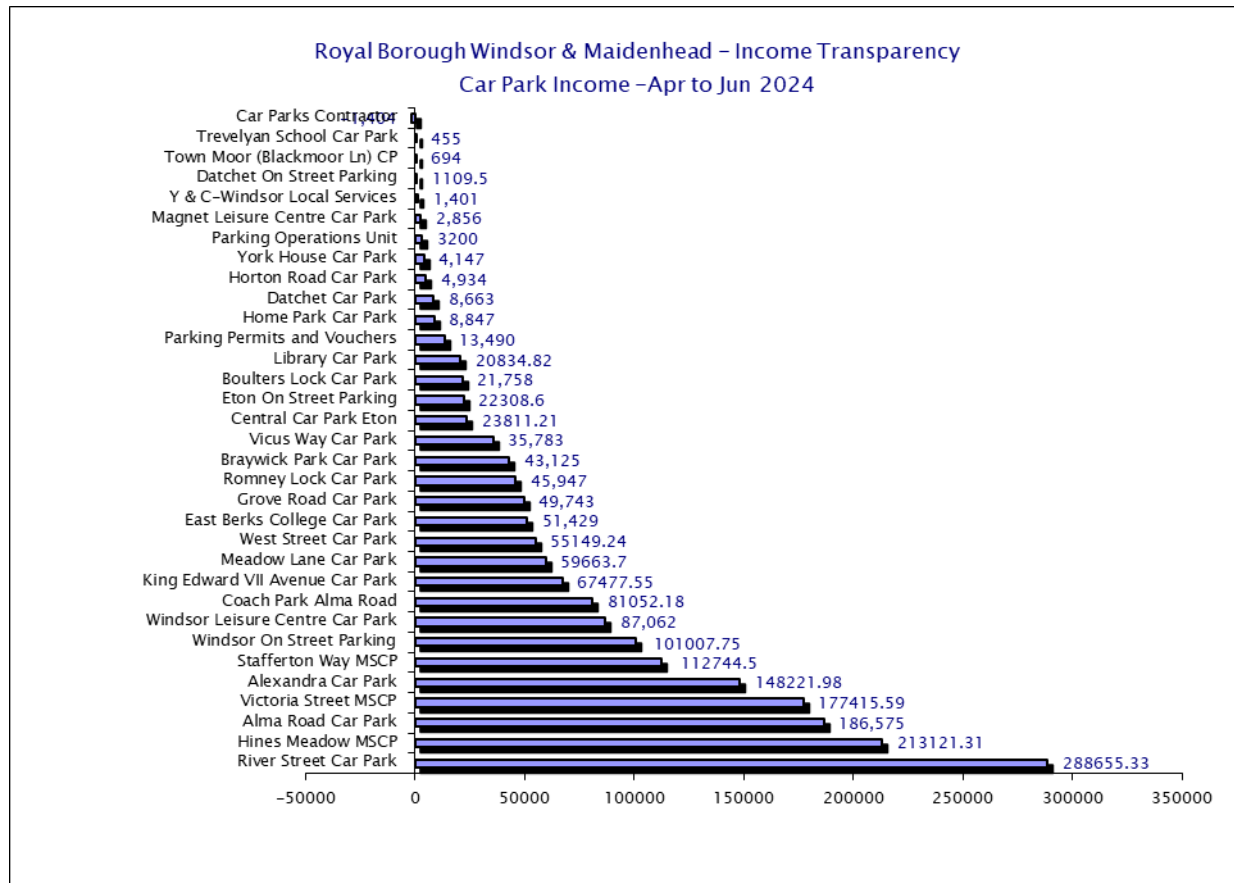

Royal Borough Windsor & Maidenhead – Income Transparency Sources of Income – April 2024 to June 2024

Please see csv files for data-sets