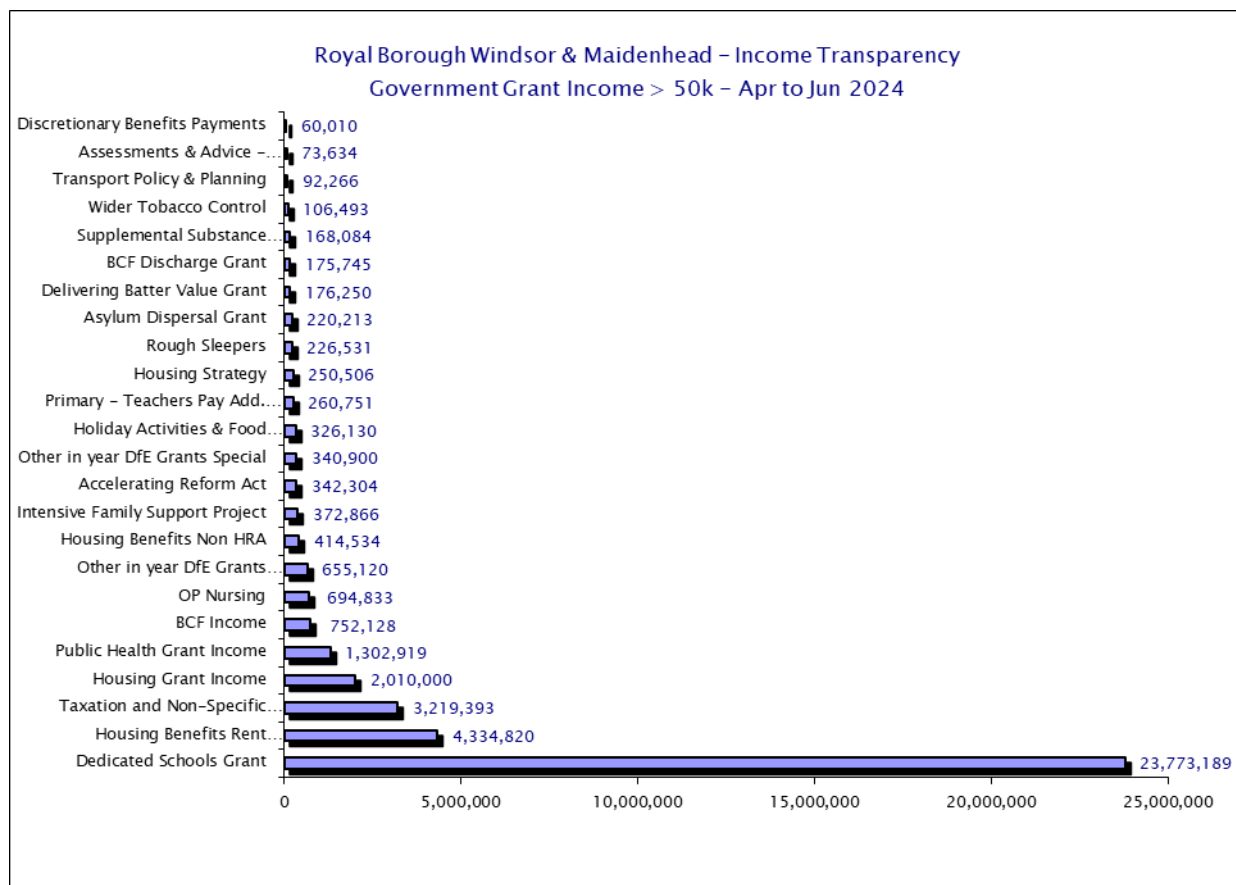

Please see csv files for data-sets

Royal Borough Windsor & Maidenhead – Income Transparency Sources of Income – April 2024 to June 2024

Please see csv files for data-sets

Royal Borough Windsor & Maidenhead – Income Transparency Sources of Income – April 2024 to June 2024