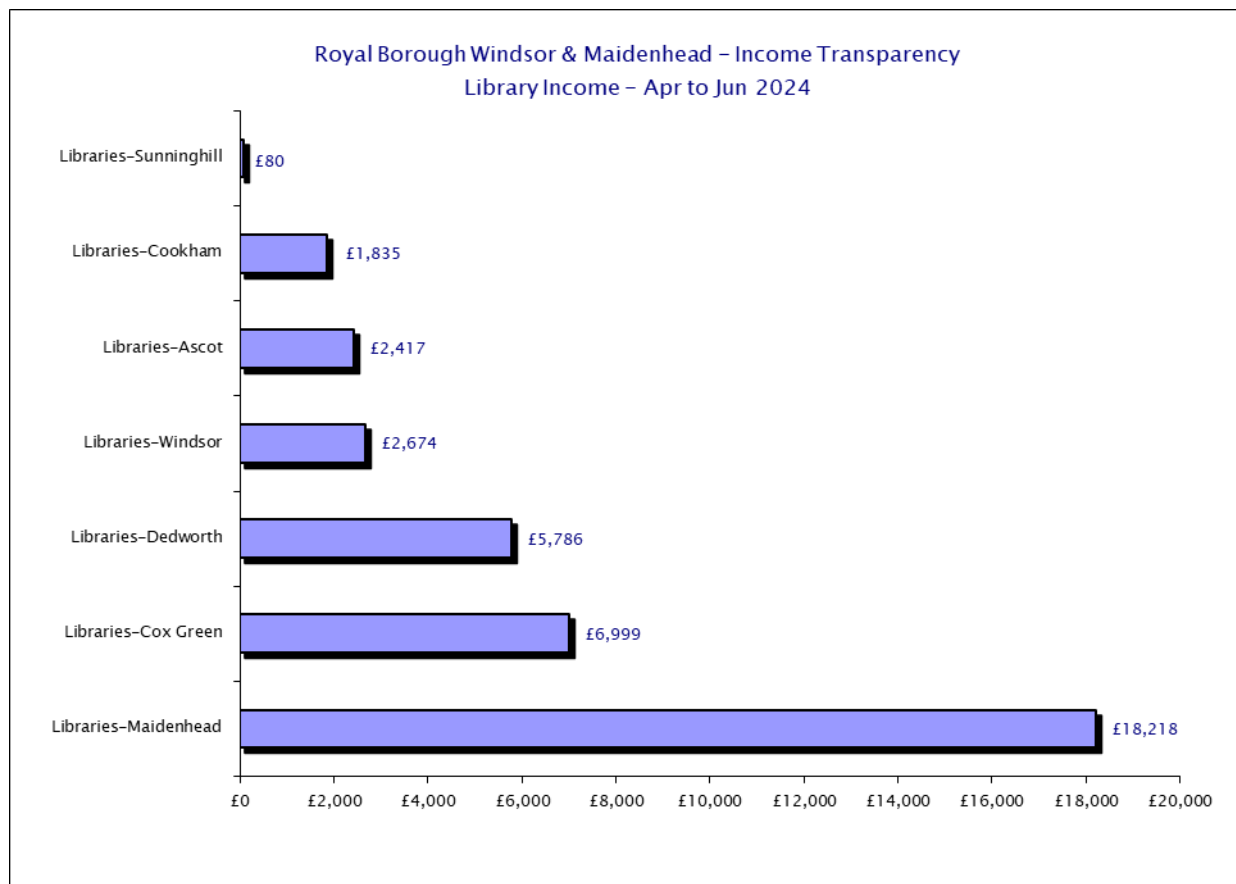

Royal Borough Windsor & Maidenhead – Income Transparency
Sources of Income – April 2024 to June 2024

Please see csv files for data-sets

Royal Borough Windsor & Maidenhead – Income Transparency Sources of Income – April 2024 to June 2024

Please see csv files for data-sets

Royal Borough Windsor & Maidenhead – Income Transparency
Sources of Income – April 2024 to June 2024

Please see csv files for data-sets

Royal Borough Windsor & Maidenhead – Income Transparency Sources of Income – April 2024 to June 2024