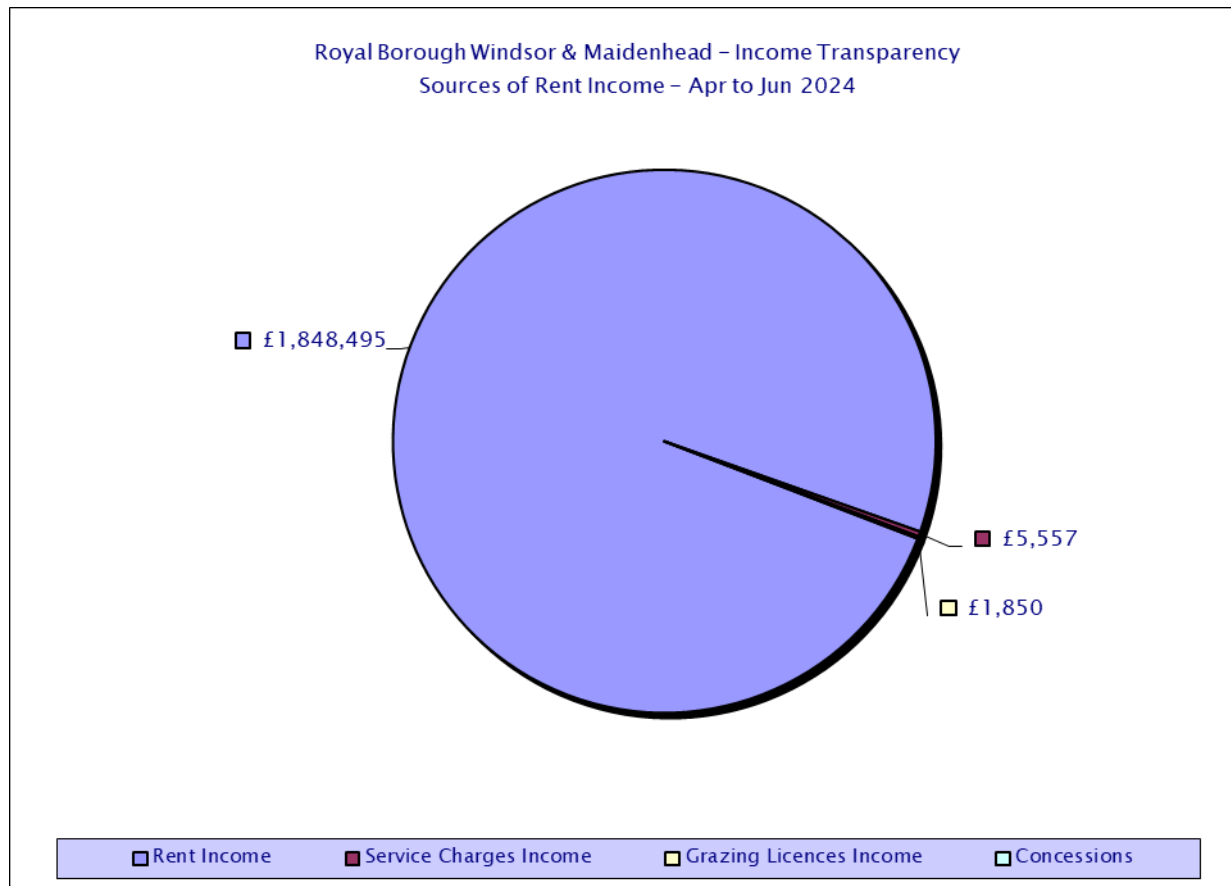

Please see csv files for data-sets

Royal Borough Windsor & Maidenhead – Income Transparency Sources of Income – April 2024 to June 2024

Please see csv files for data-sets

Royal Borough Windsor & Maidenhead – Income Transparency Sources of Income – April 2024 to June 2024