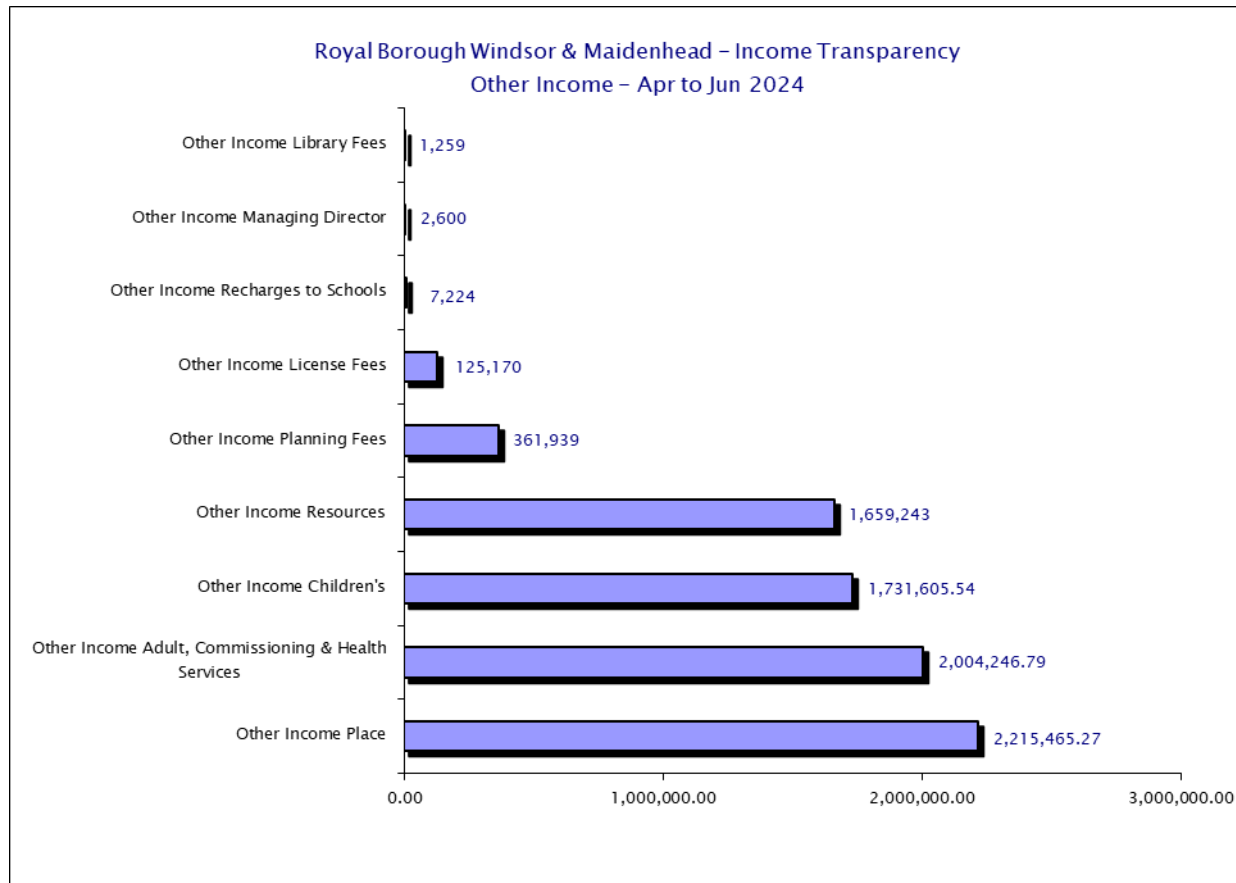

Please see csv files for data-sets

Royal Borough Windsor & Maidenhead – Income Transparency
Sources of Income – April 2024 to June 2024

Please see csv files for data-sets

Royal Borough Windsor & Maidenhead – Income Transparency Sources of Income – April 2024 to June 2024