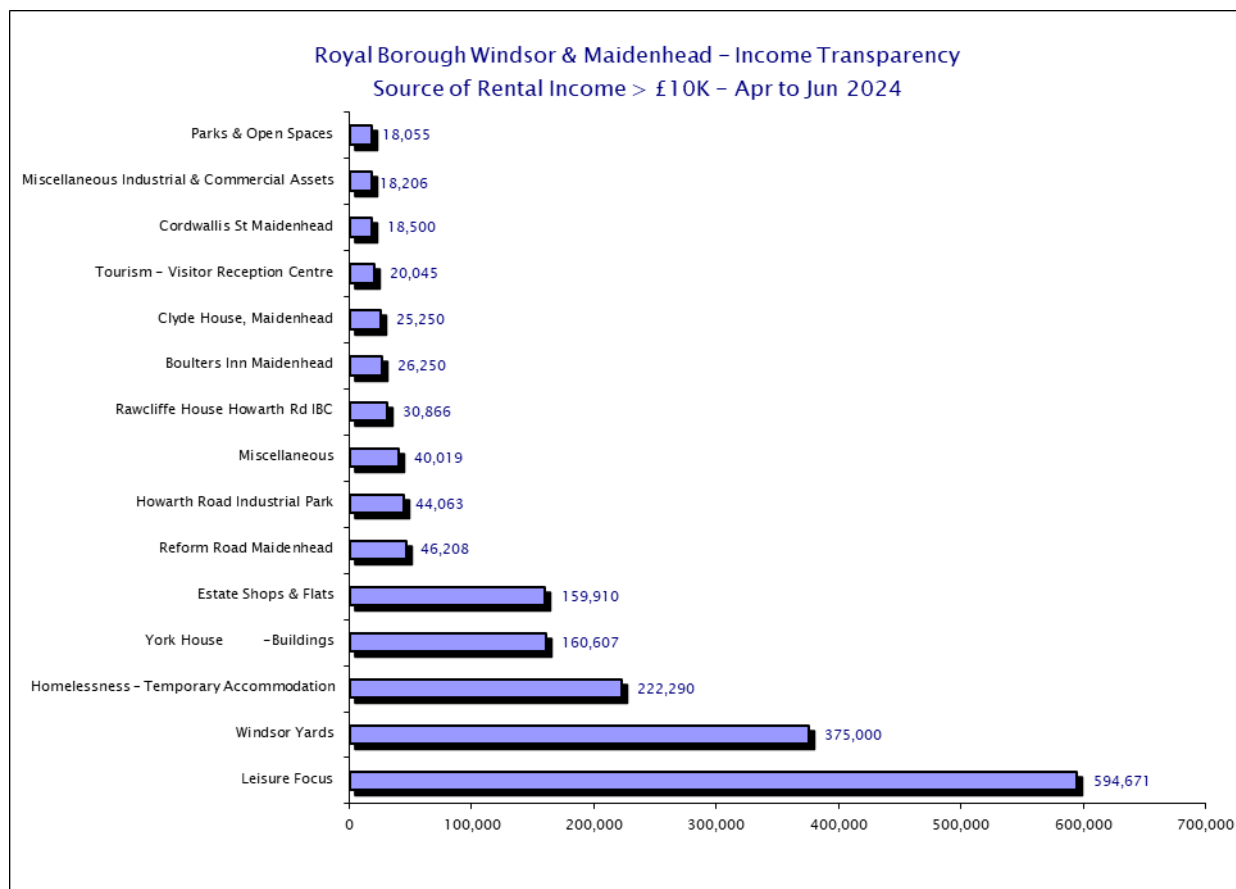

Please see csv files for data-sets

Royal Borough Windsor & Maidenhead – Income Transparency Sources of Income – April 2024 to June 2024

Please see csv files for data-sets

Royal Borough Windsor & Maidenhead – Income Transparency Sources of Income – April 2024 to June 2024