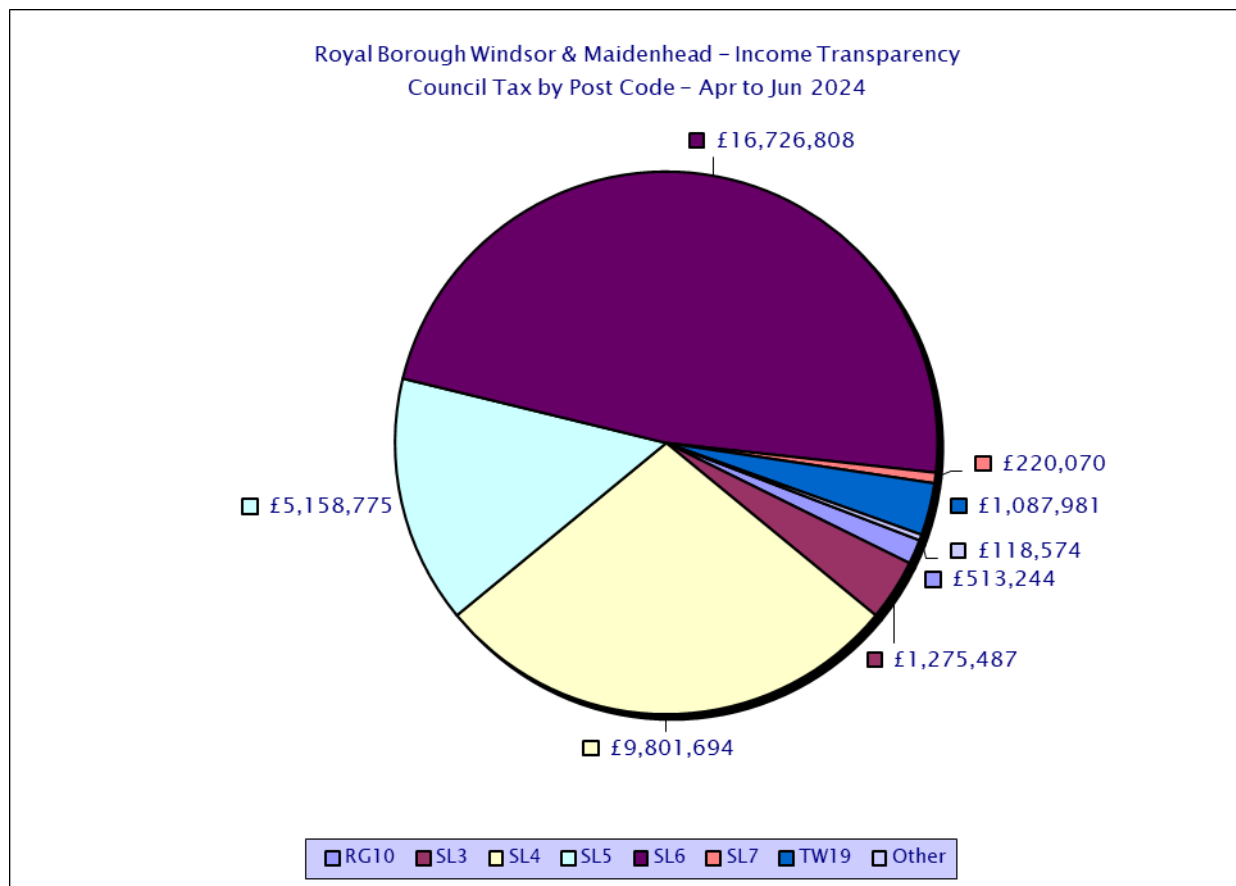

Royal Borough Windsor & Maidenhead – Income Transparency
Sources of Income – April 2024 to June 2024

Please see csv files for data-sets

Royal Borough Windsor & Maidenhead – Income Transparency Sources of Income – April 2024 to June 2024

Please see csv files for data-sets

Royal Borough Windsor & Maidenhead – Income Transparency
Sources of Income – April 2024 to June 2024

Please see csv files for data-sets

Royal Borough Windsor & Maidenhead – Income Transparency Sources of Income – April 2024 to June 2024