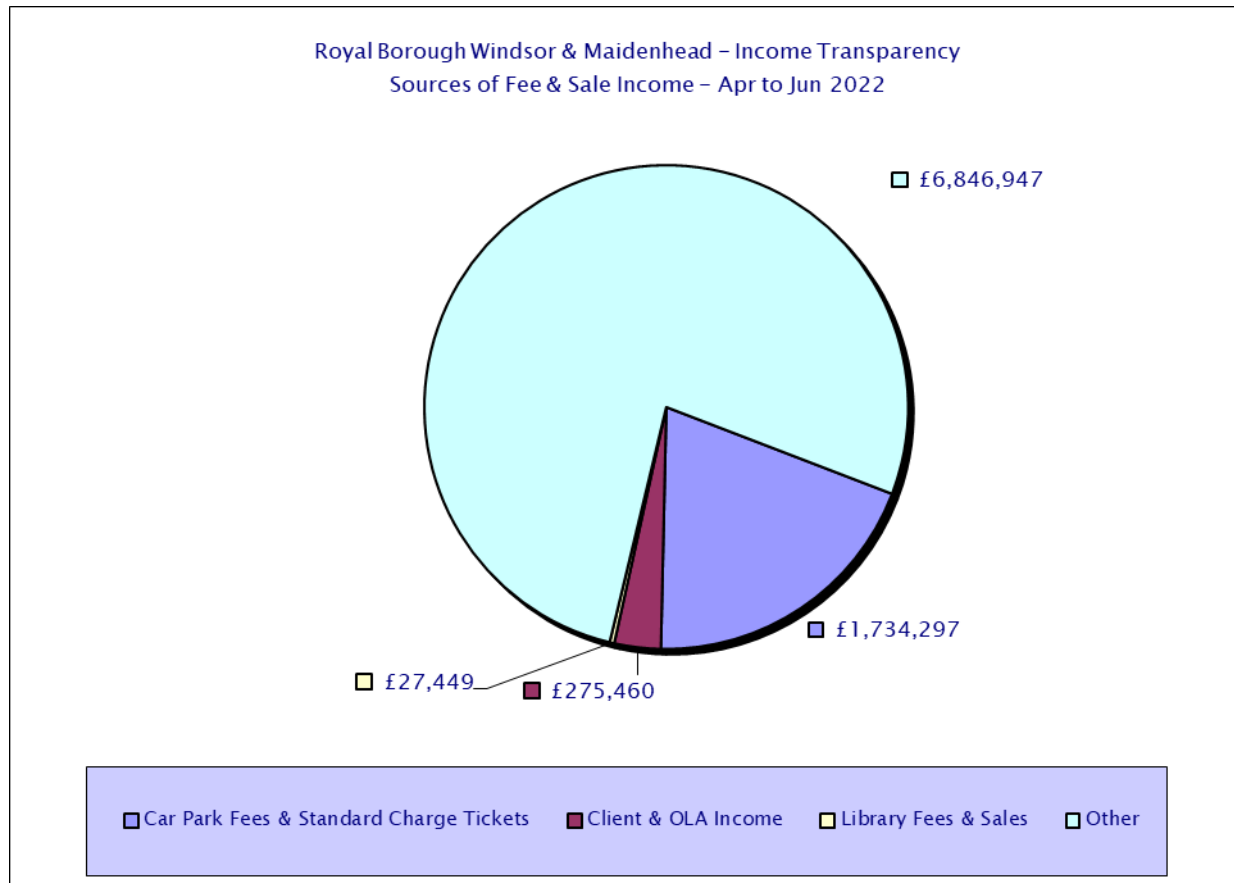

Royal Borough Windsor & Maidenhead – Income Transparency
Sources of Income – April 2022 to June 2022

Please see csv files for data-sets