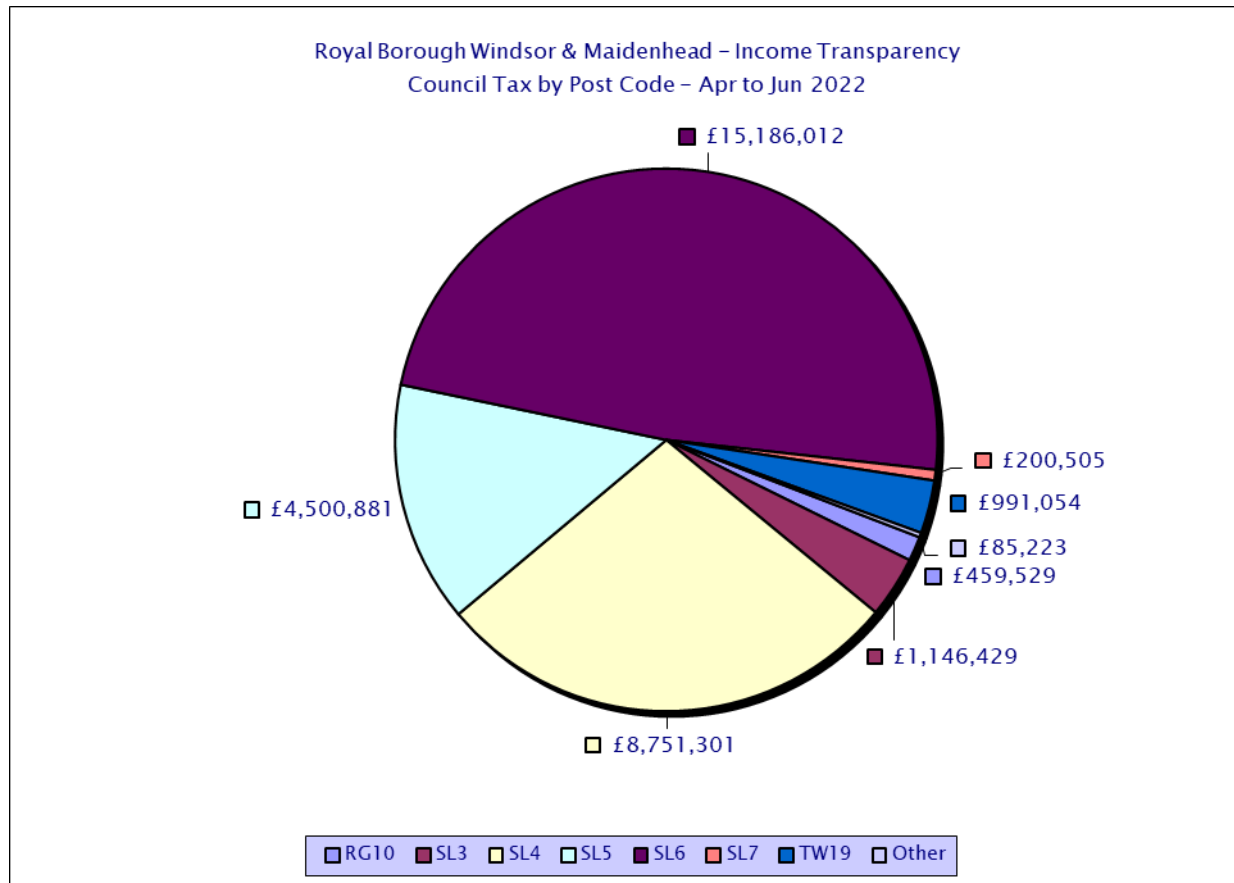

Royal Borough Windsor & Maidenhead – Income Transparency Sources of Income – April 2022 to June 2022

Please see csv files for data-sets

Royal Borough Windsor & Maidenhead – Income Transparency
Sources of Income – April 2022 to June 2022

Please see csv files for data-sets

Royal Borough Windsor & Maidenhead – Income Transparency
Sources of Income – April 2022 to June 2022

Please see csv files for data-sets

Royal Borough Windsor & Maidenhead – Income Transparency Sources of Income – April 2022 to June 2022