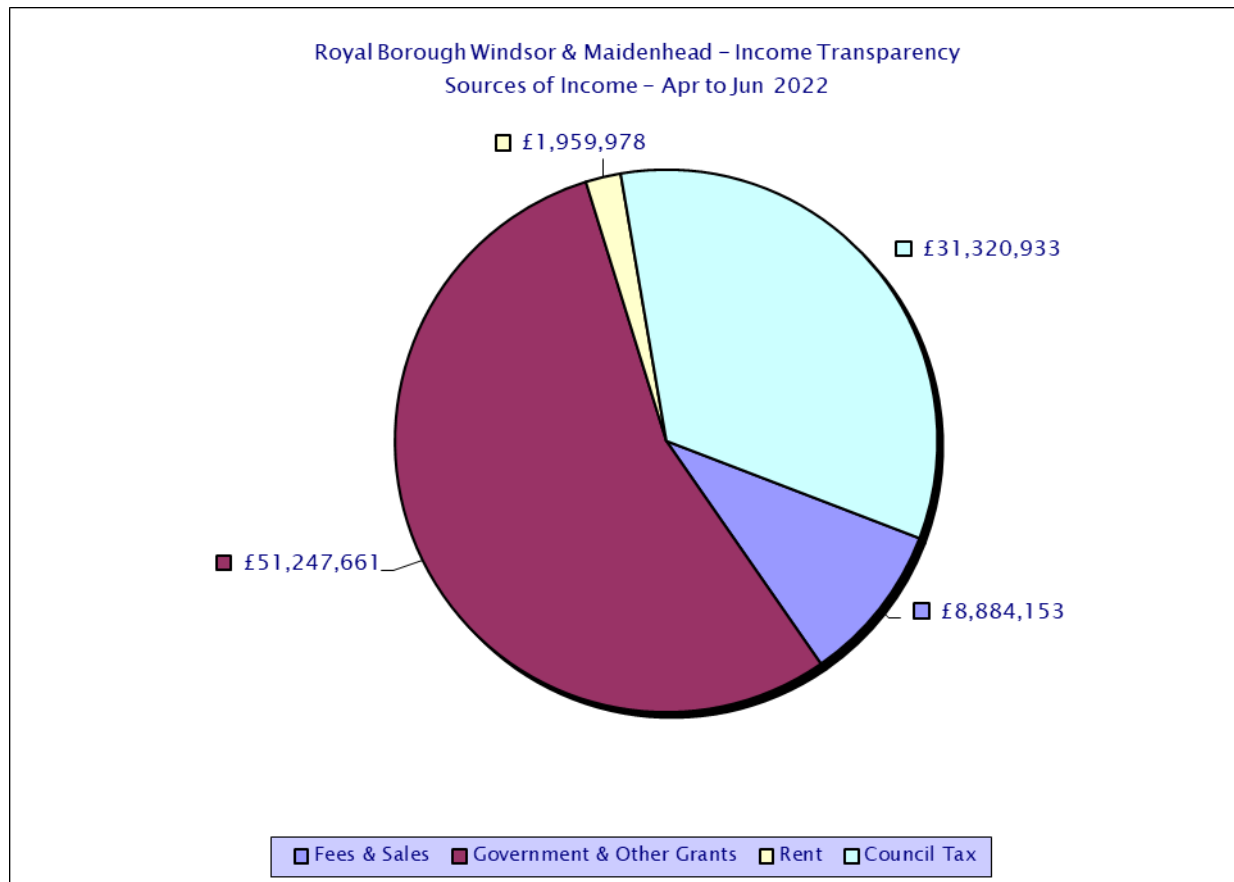

Royal Borough Windsor & Maidenhead – Income Transparency Sources of Income – April 2022 to June 2022

Please see csv files for data-sets

Royal Borough Windsor & Maidenhead – Income Transparency
Sources of Income – April 2022 to June 2022

Please see csv files for data-sets

Royal Borough Windsor & Maidenhead – Income Transparency
Sources of Income – April 2022 to June 2022

Please see csv files for data-sets

Royal Borough Windsor & Maidenhead – Income Transparency Sources of Income – April 2022 to June 2022