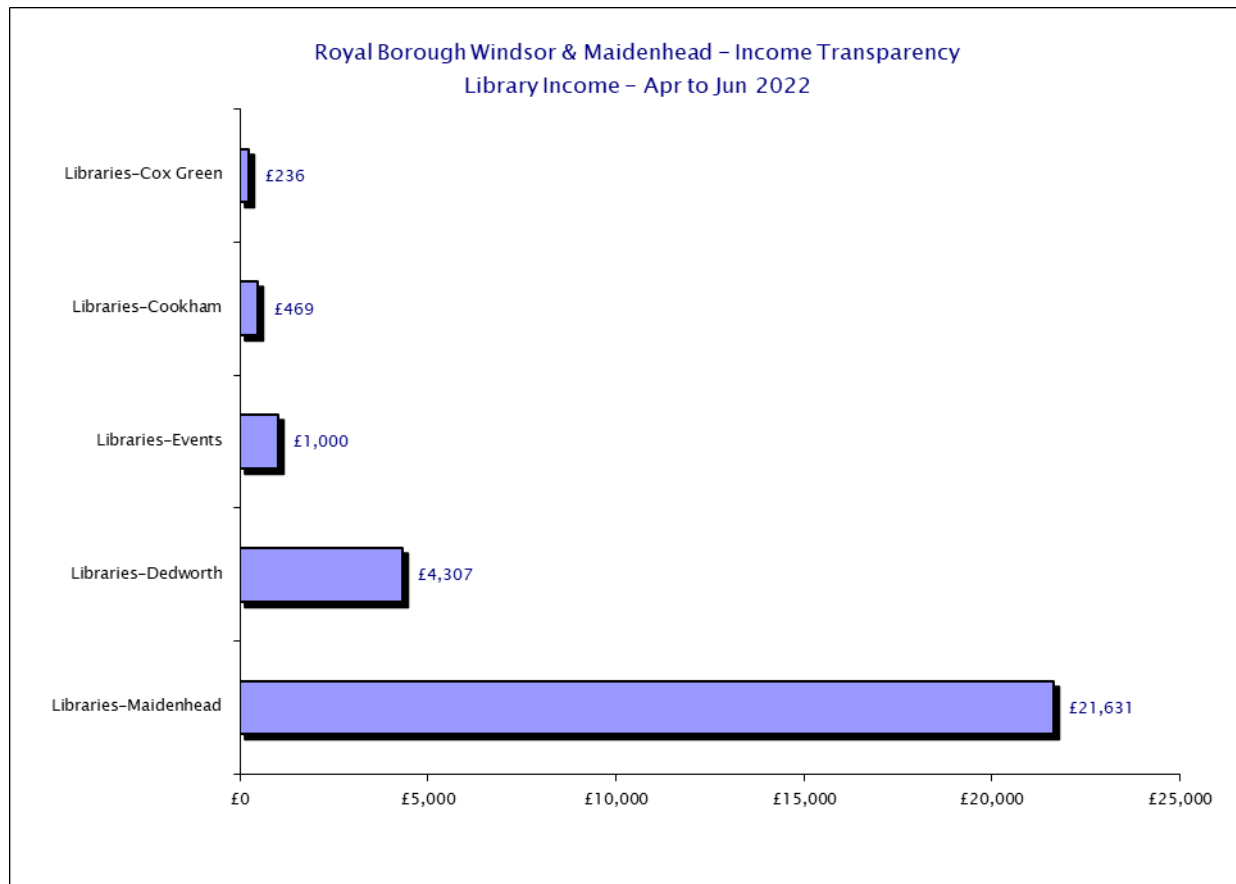

Royal Borough Windsor & Maidenhead – Income Transparency Sources of Income – April 2022 to June 2022

Please see csv files for data-sets

Royal Borough Windsor & Maidenhead – Income Transparency
Sources of Income – April 2022 to June 2022

Please see csv files for data-sets

Royal Borough Windsor & Maidenhead – Income Transparency
Sources of Income – April 2022 to June 2022

Please see csv files for data-sets

Royal Borough Windsor & Maidenhead – Income Transparency Sources of Income – April 2022 to June 2022