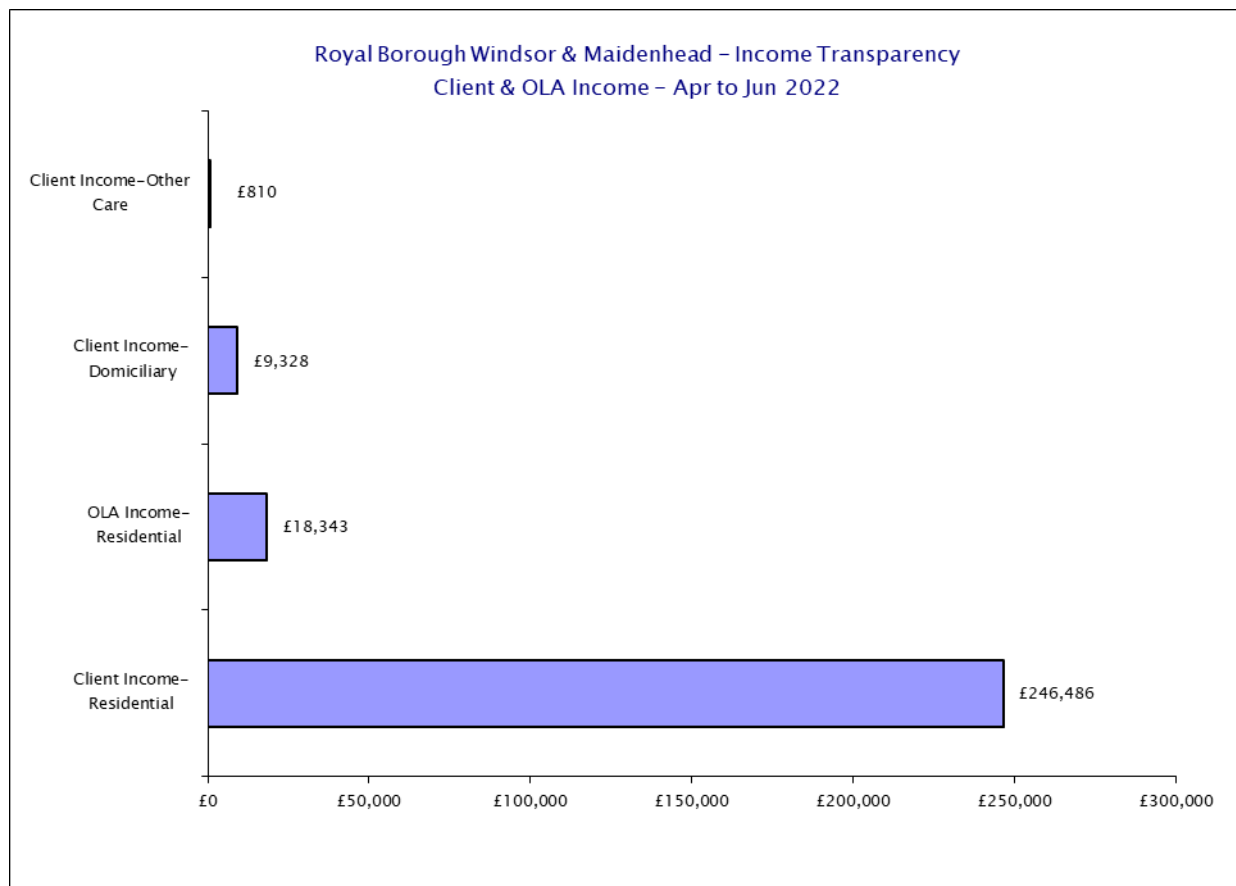

Royal Borough Windsor & Maidenhead – Income Transparency Sources of Income – April 2022 to June 2022

Please see csv files for data-sets

Royal Borough Windsor & Maidenhead – Income Transparency
Sources of Income – April 2022 to June 2022

Please see csv files for data-sets

Royal Borough Windsor & Maidenhead – Income Transparency
Sources of Income – April 2022 to June 2022

Please see csv files for data-sets

Royal Borough Windsor & Maidenhead – Income Transparency Sources of Income – April 2022 to June 2022