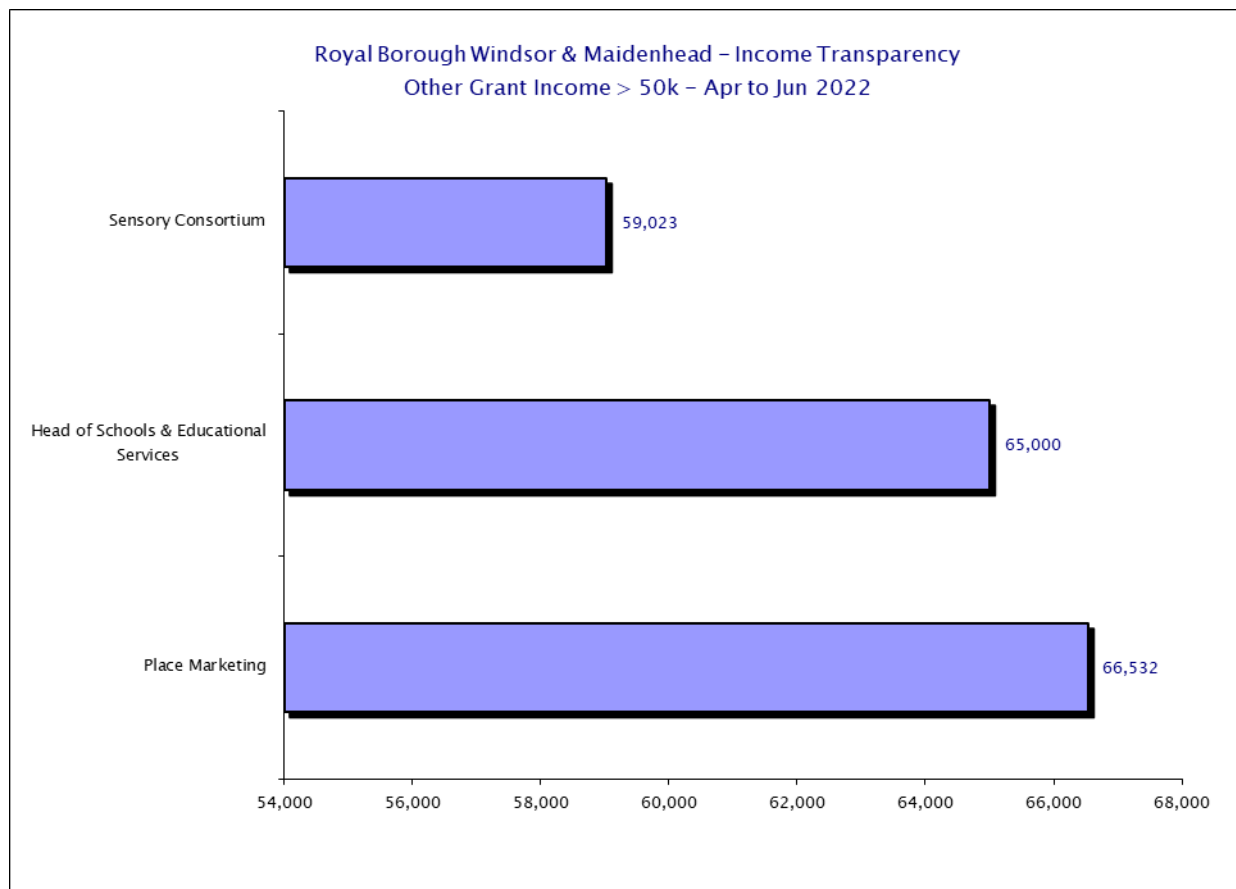

Please see csv files for data-sets

Royal Borough Windsor & Maidenhead – Income Transparency Sources of Income – April 2022 to June 2022

Please see csv files for data-sets

Royal Borough Windsor & Maidenhead – Income Transparency
Sources of Income – April 2022 to June 2022