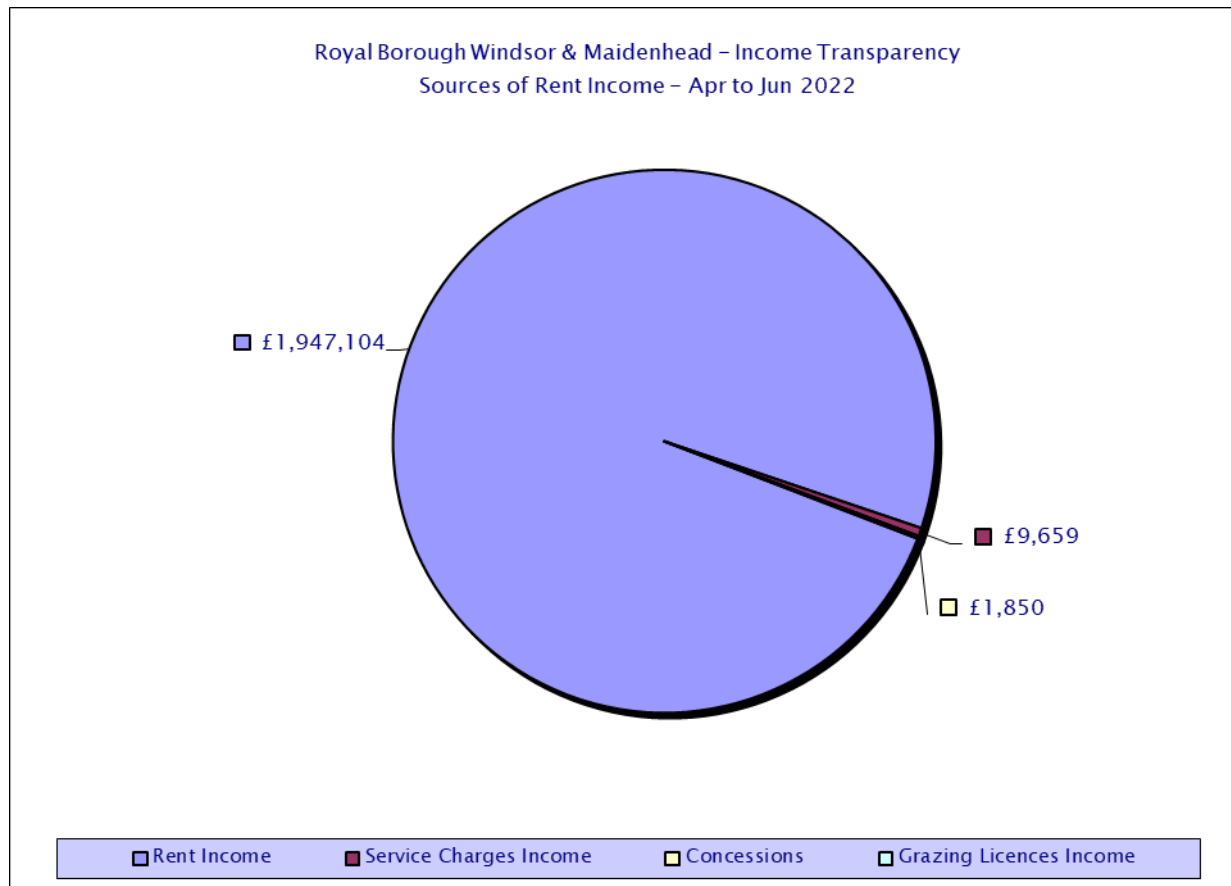

Please see csv files for data-sets

Royal Borough Windsor & Maidenhead – Income Transparency
Sources of Income – April 2022 to June 2022

Please see csv files for data-sets

Royal Borough Windsor & Maidenhead – Income Transparency
Sources of Income – April 2022 to June 2022