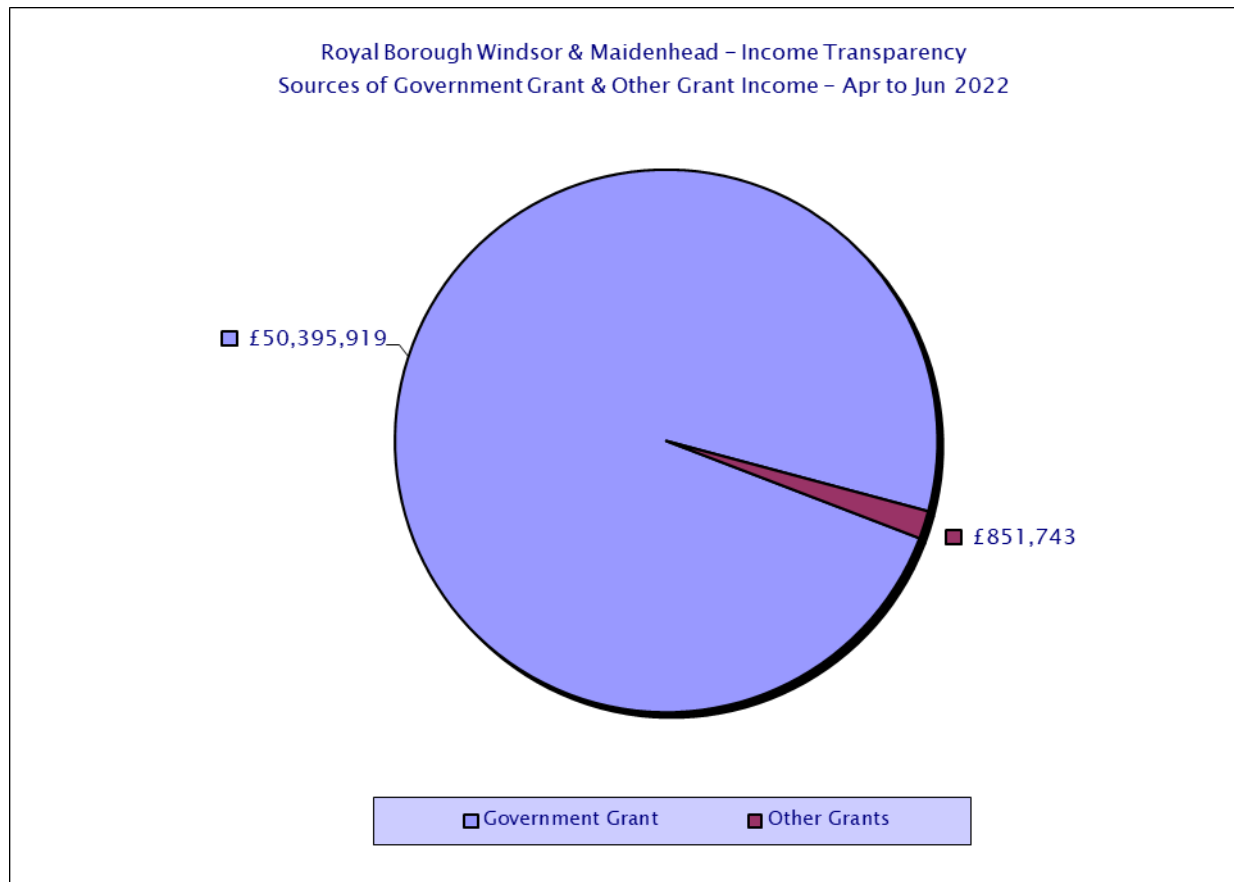

Please see csv files for data-sets

Royal Borough Windsor & Maidenhead – Income Transparency
Sources of Income – April 2022 to June 2022

Please see csv files for data-sets

Royal Borough Windsor & Maidenhead – Income Transparency Sources of Income – April 2022 to June 2022