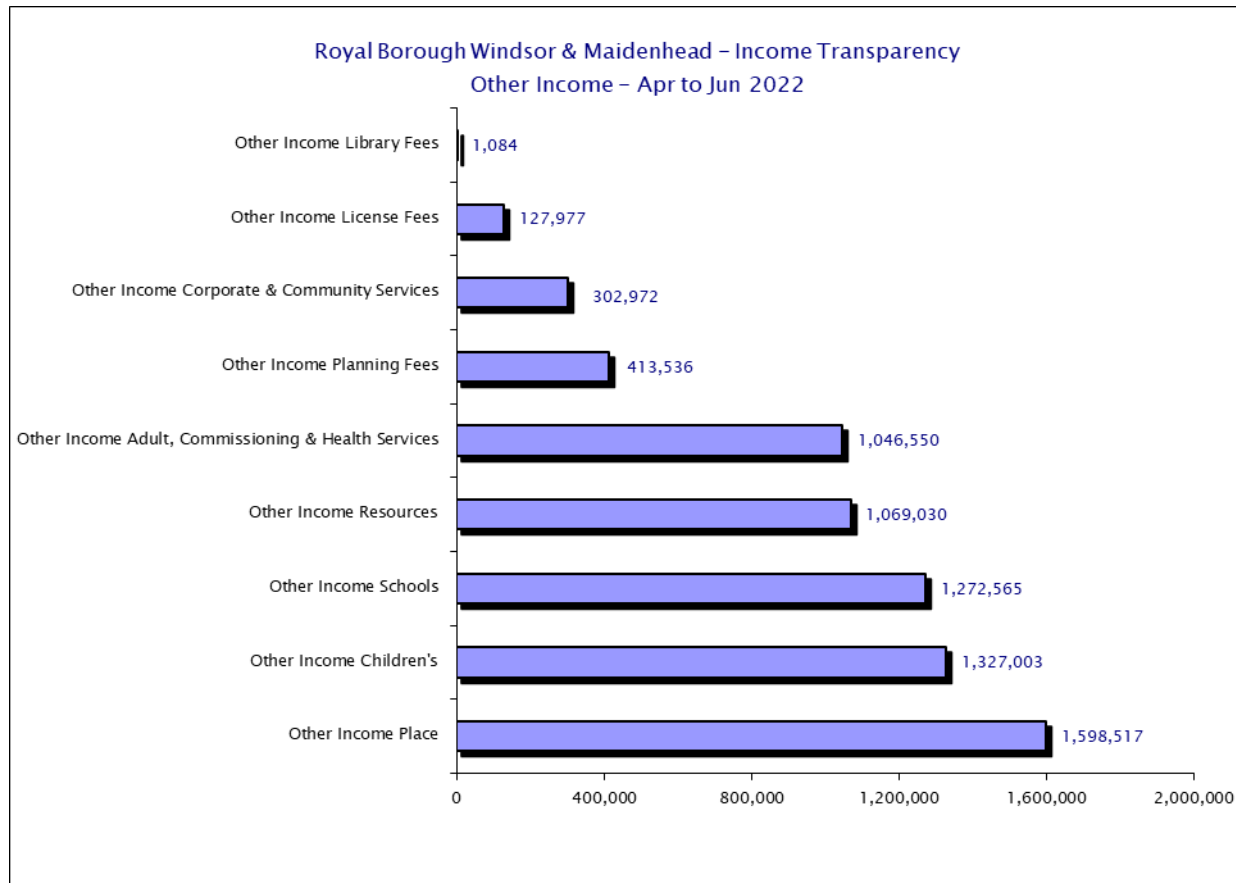

Please see csv files for data-sets

Royal Borough Windsor & Maidenhead – Income Transparency
Sources of Income – April 2022 to June 2022

Please see csv files for data-sets

Royal Borough Windsor & Maidenhead – Income Transparency Sources of Income – April 2022 to June 2022