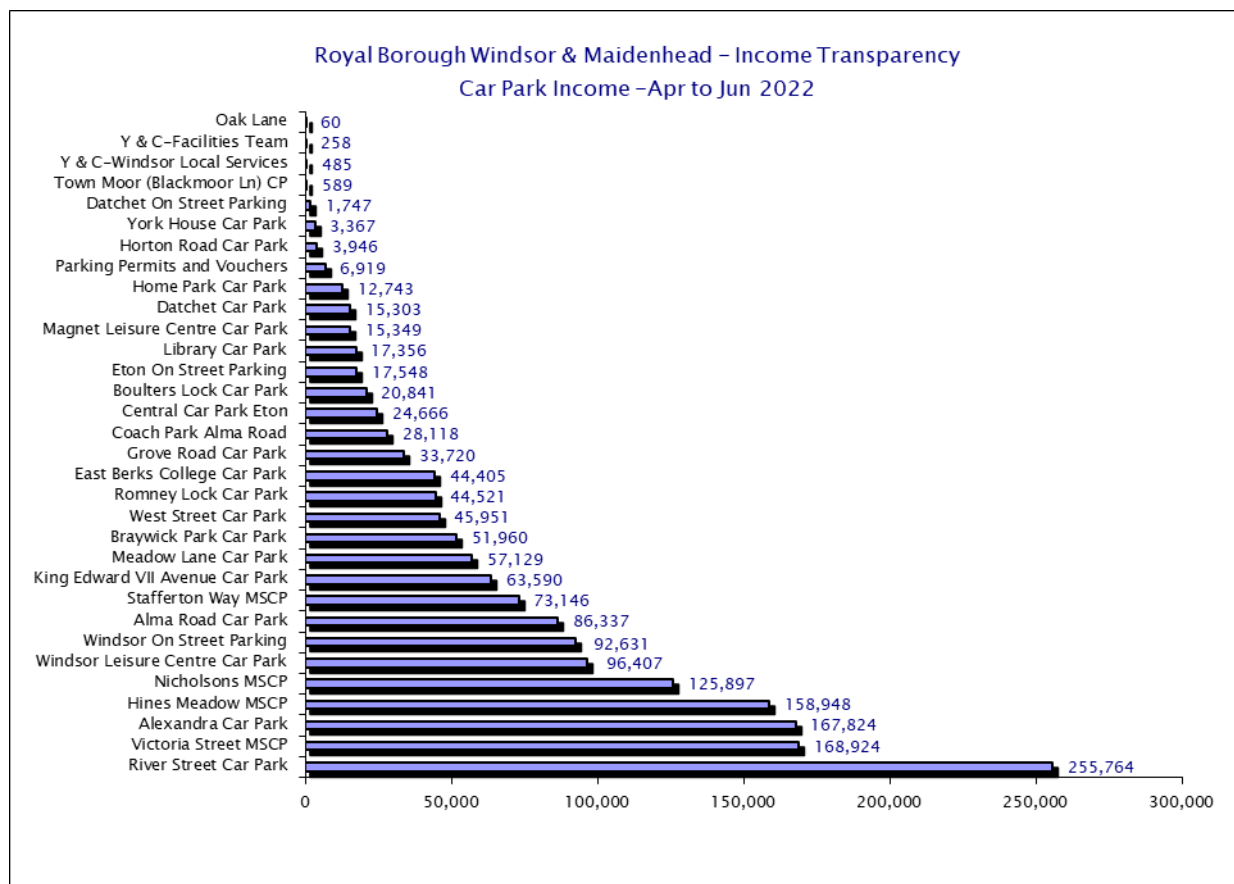

Royal Borough Windsor & Maidenhead – Income Transparency Sources of Income – April 2022 to June 2022

Please see csv files for data-sets

Royal Borough Windsor & Maidenhead – Income Transparency
Sources of Income – April 2022 to June 2022

Please see csv files for data-sets

Royal Borough Windsor & Maidenhead – Income Transparency
Sources of Income – April 2022 to June 2022

Please see csv files for data-sets

Royal Borough Windsor & Maidenhead – Income Transparency Sources of Income – April 2022 to June 2022