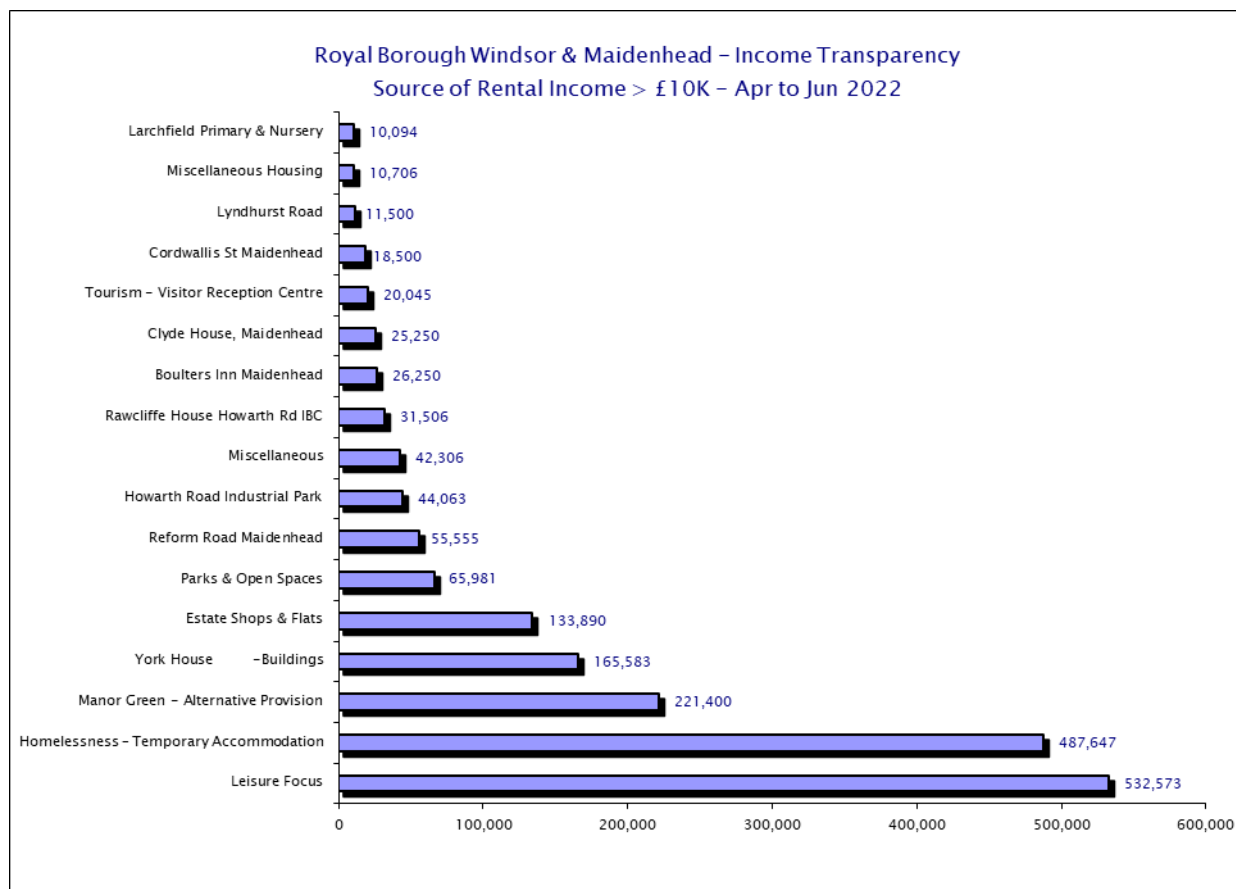

Please see csv files for data-sets

Royal Borough Windsor & Maidenhead – Income Transparency
Sources of Income – April 2022 to June 2022

Please see csv files for data-sets

Royal Borough Windsor & Maidenhead – Income Transparency
Sources of Income – April 2022 to June 2022