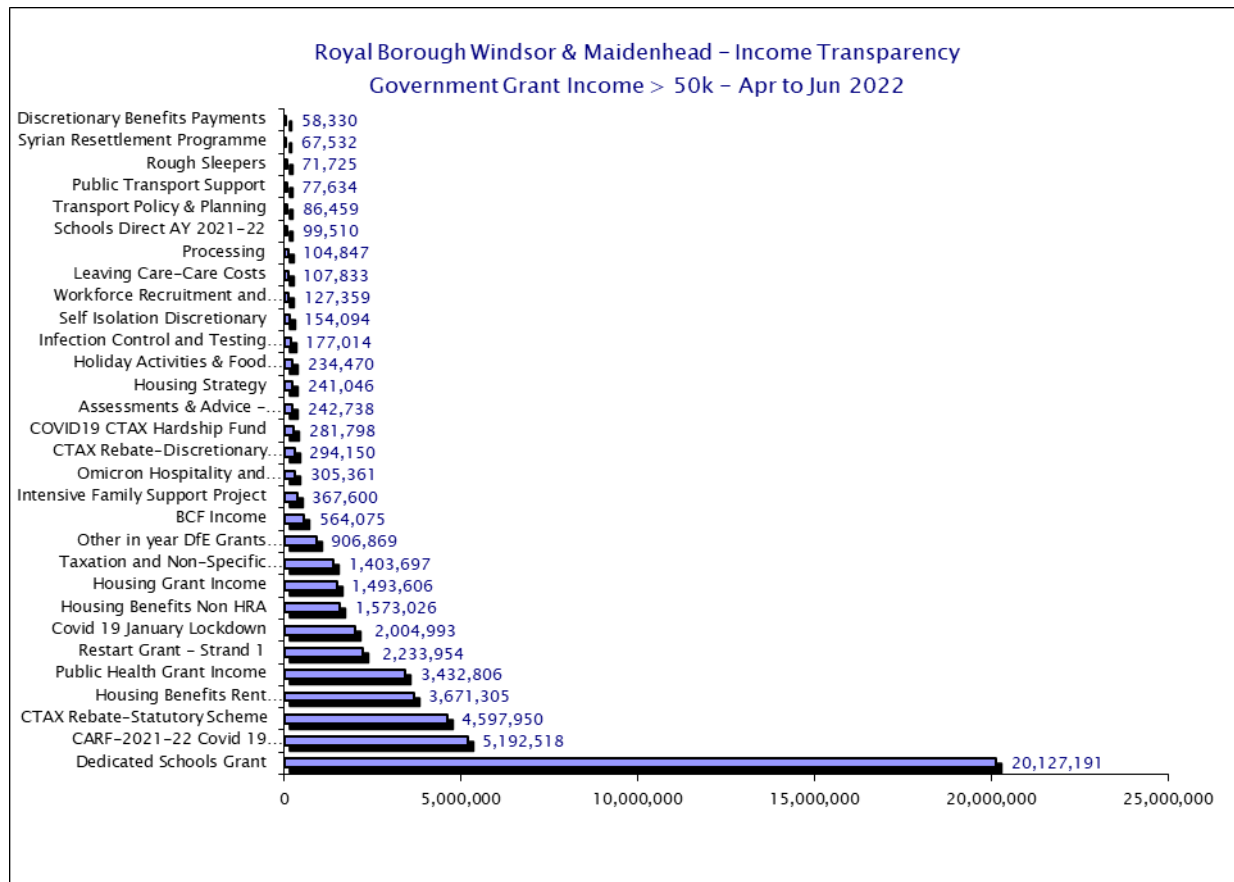

Please see csv files for data-sets

Royal Borough Windsor & Maidenhead – Income Transparency Sources of Income – April 2022 to June 2022

Please see csv files for data-sets

Royal Borough Windsor & Maidenhead – Income Transparency
Sources of Income – April 2022 to June 2022