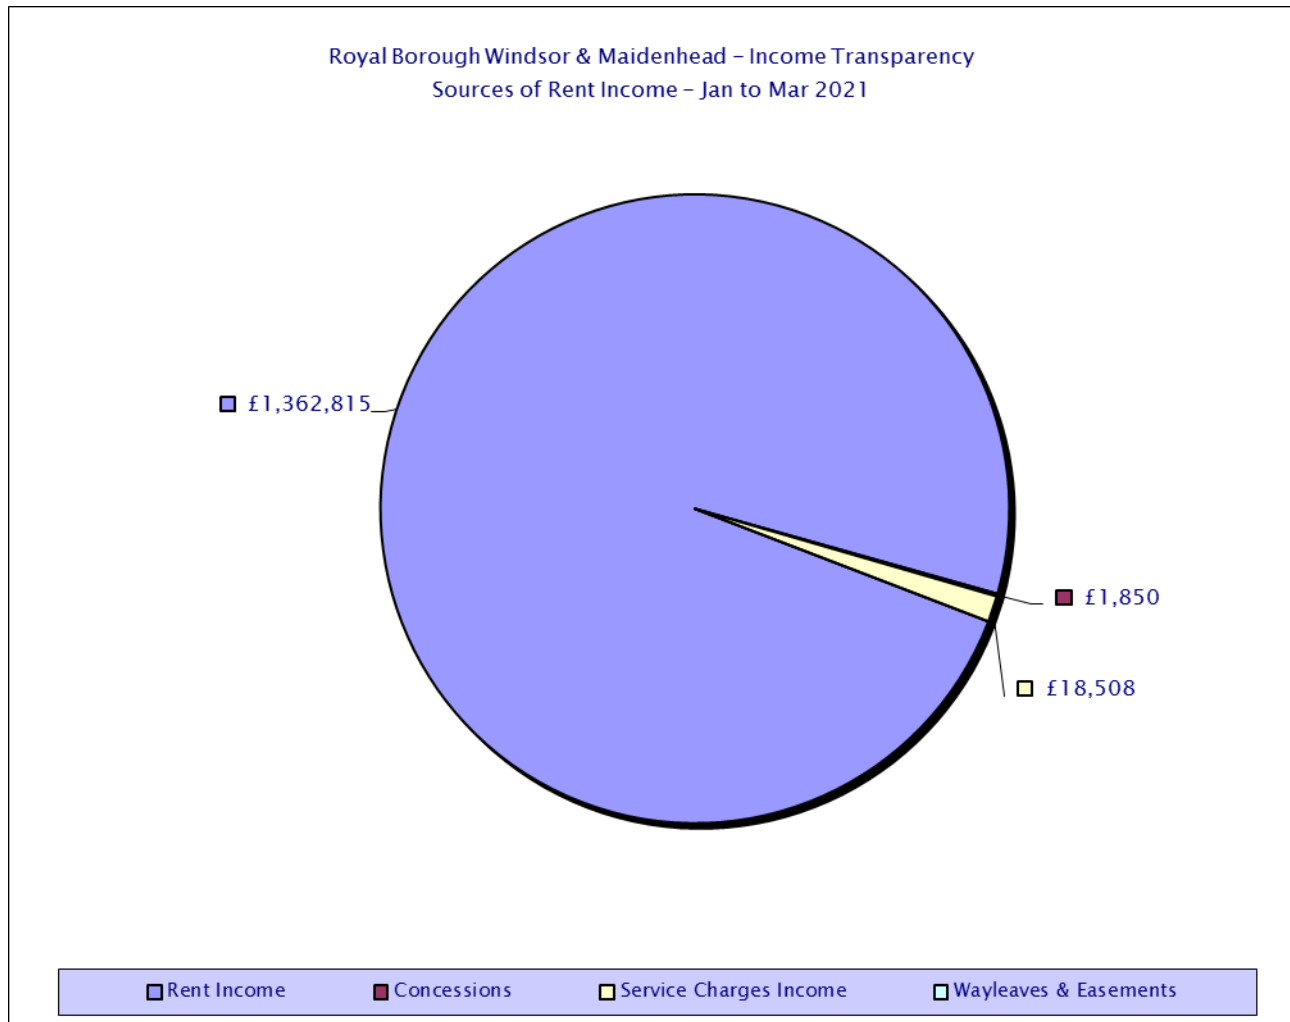

Please see csv files for data-sets

Royal Borough Windsor & Maidenhead – Income Transparency Sources of Income – January 2021 to March 2021

Please see csv files for data-sets

Royal Borough Windsor & Maidenhead – Income Transparency

Sources of Income – January 2021 to March 2021

Please see csv files for data-sets

Royal Borough Windsor & Maidenhead – Income Transparency
Sources of Income – January 2021 to March 2021

Please see csv files for data-sets