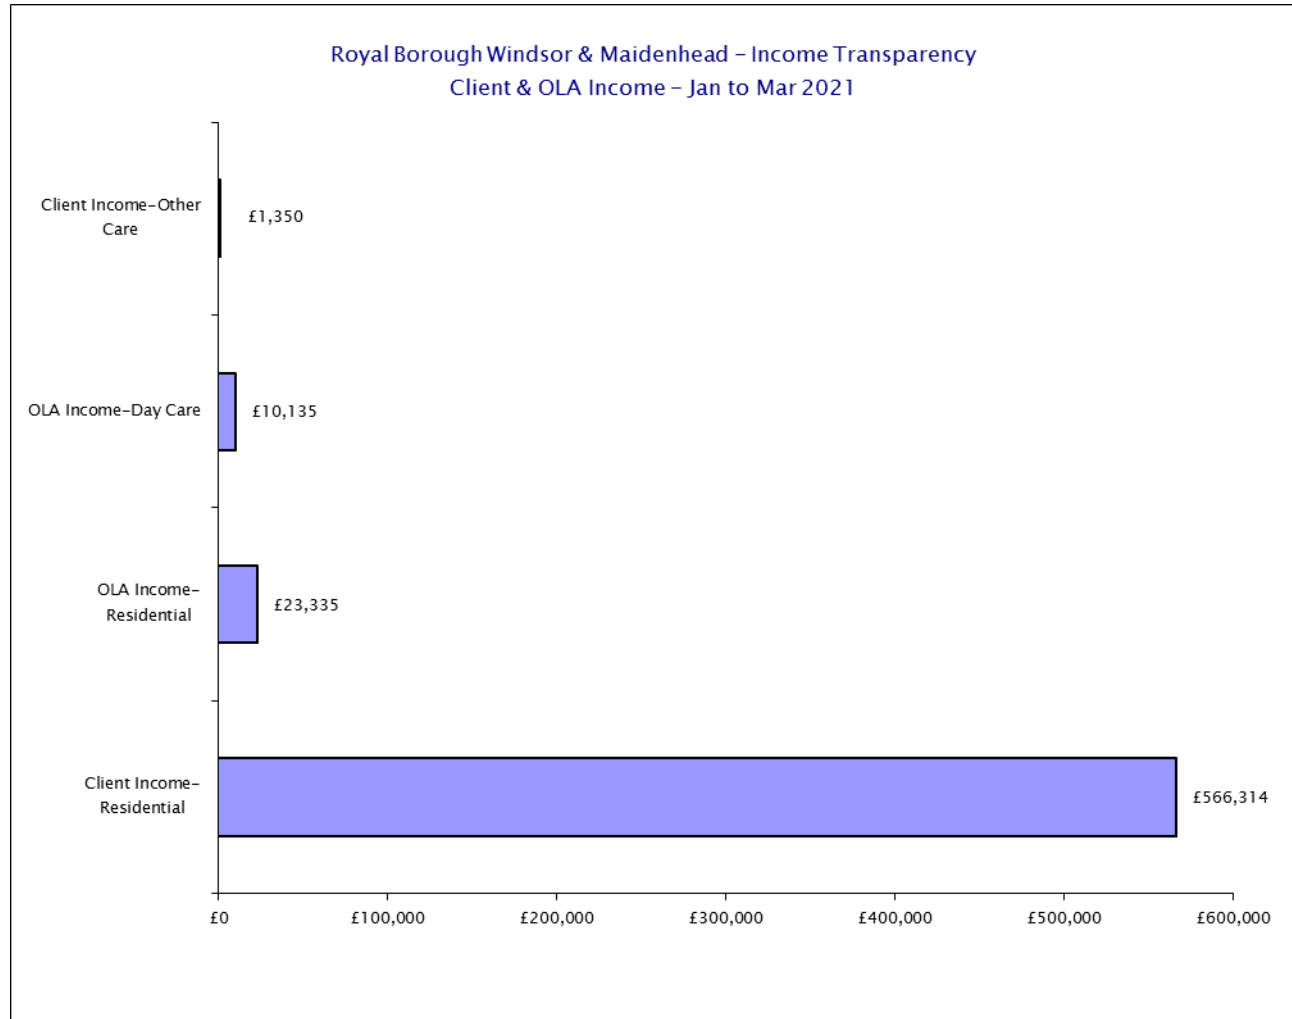

Royal Borough Windsor & Maidenhead – Income Transparency
Sources of Income – January 2021 to March 2021

Please see csv files for data-sets