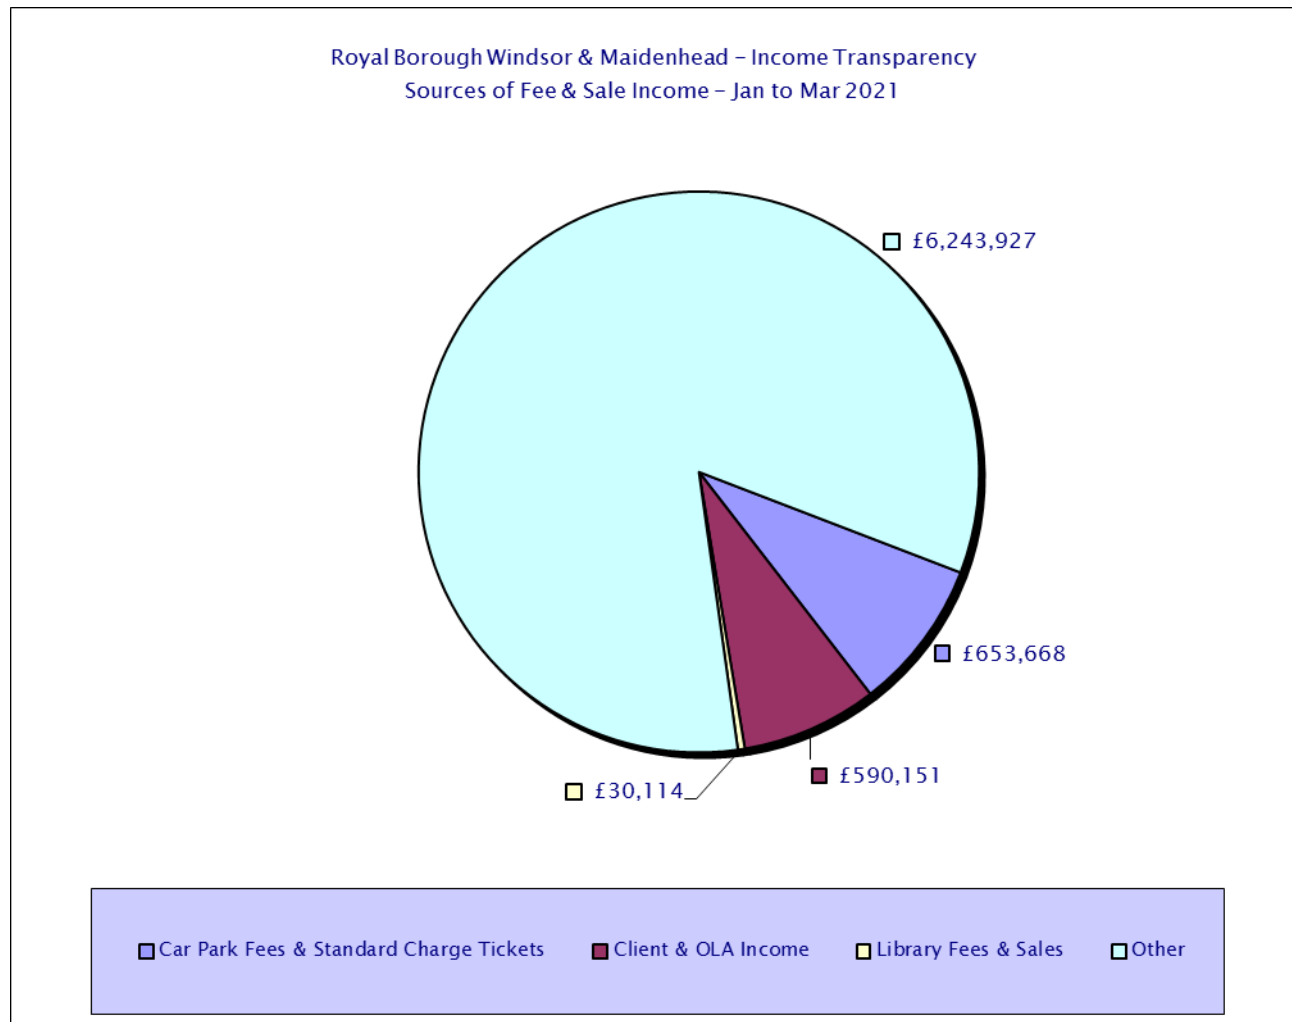

Royal Borough Windsor & Maidenhead – Income Transparency
Sources of Income – January 2021 to March 2021

Please see csv files for data-sets