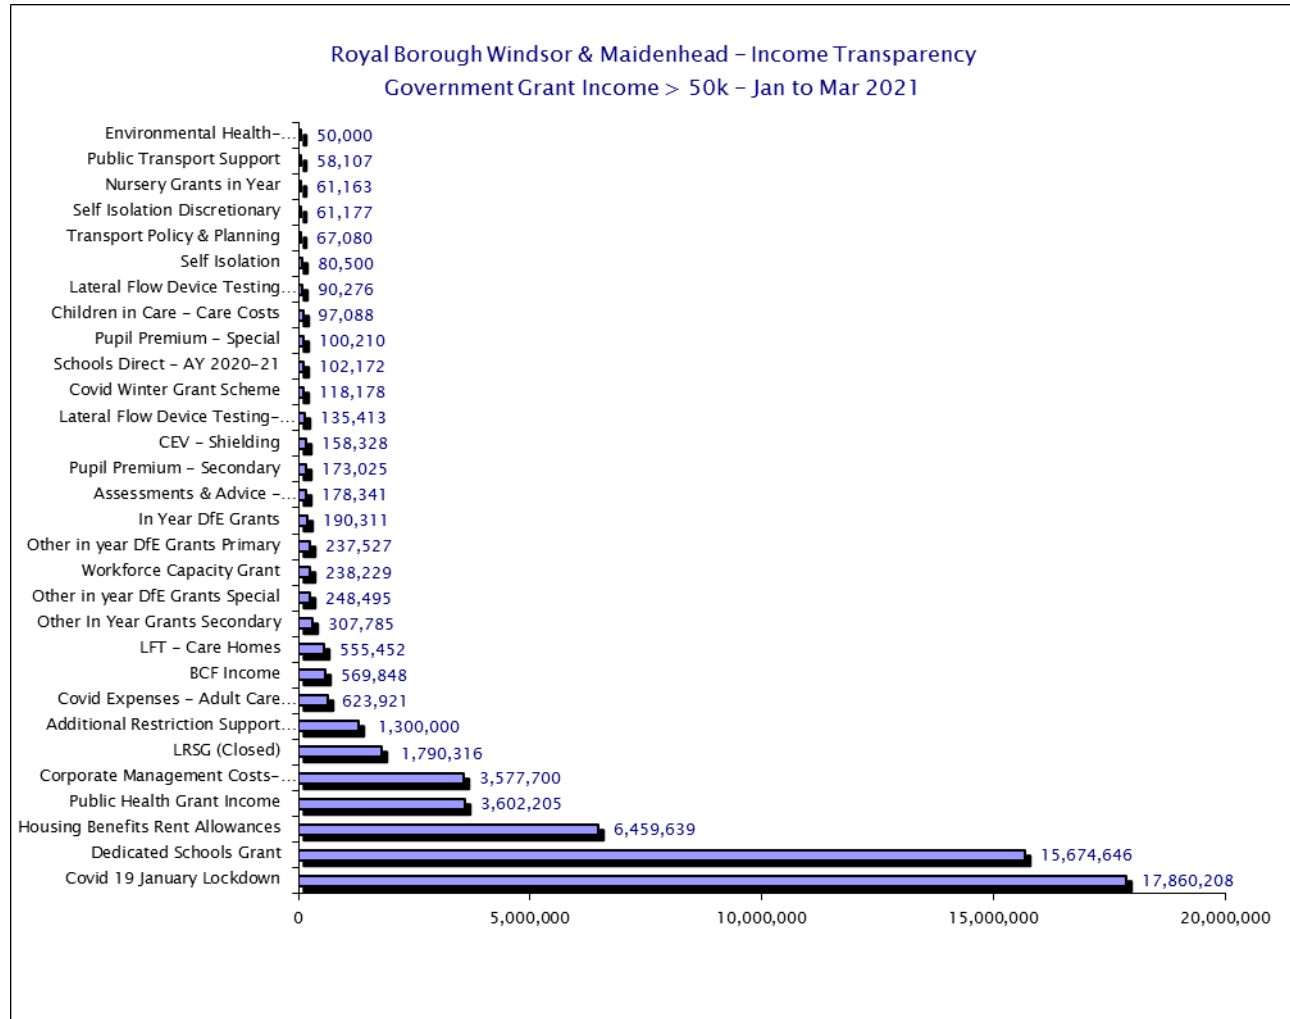

Please see csv files for data-sets

Royal Borough Windsor & Maidenhead – Income Transparency
Sources of Income – January 2021 to March 2021

Please see csv files for data-sets

Royal Borough Windsor & Maidenhead – Income Transparency
Sources of Income – January 2021 to March 2021

Please see csv files for data-sets

Royal Borough Windsor & Maidenhead – Income Transparency Sources of Income – January 2021 to March 2021

Please see csv files for data-sets

Royal Borough Windsor & Maidenhead – Income Transparency