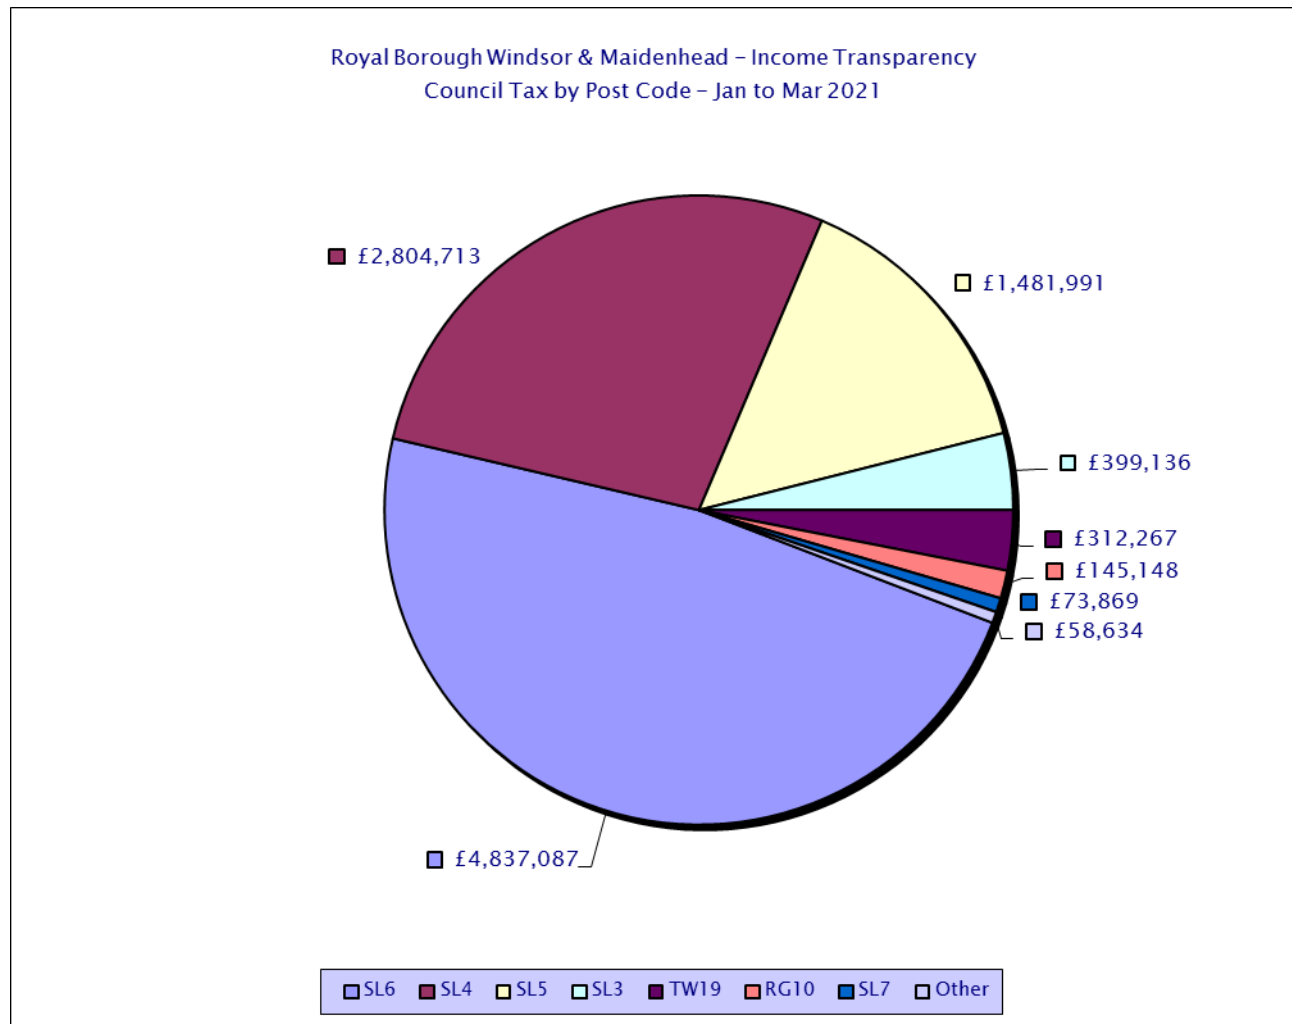

Royal Borough Windsor & Maidenhead – Income Transparency
Sources of Income – January 2021 to March 2021

Please see csv files for data-sets

Royal Borough Windsor & Maidenhead – Income Transparency
Sources of Income – January 2021 to March 2021

Please see csv files for data-sets

Royal Borough Windsor & Maidenhead – Income Transparency
Sources of Income – January 2021 to March 2021

Please see csv files for data-sets

Royal Borough Windsor & Maidenhead – Income Transparency
Sources of Income – January 2021 to March 2021