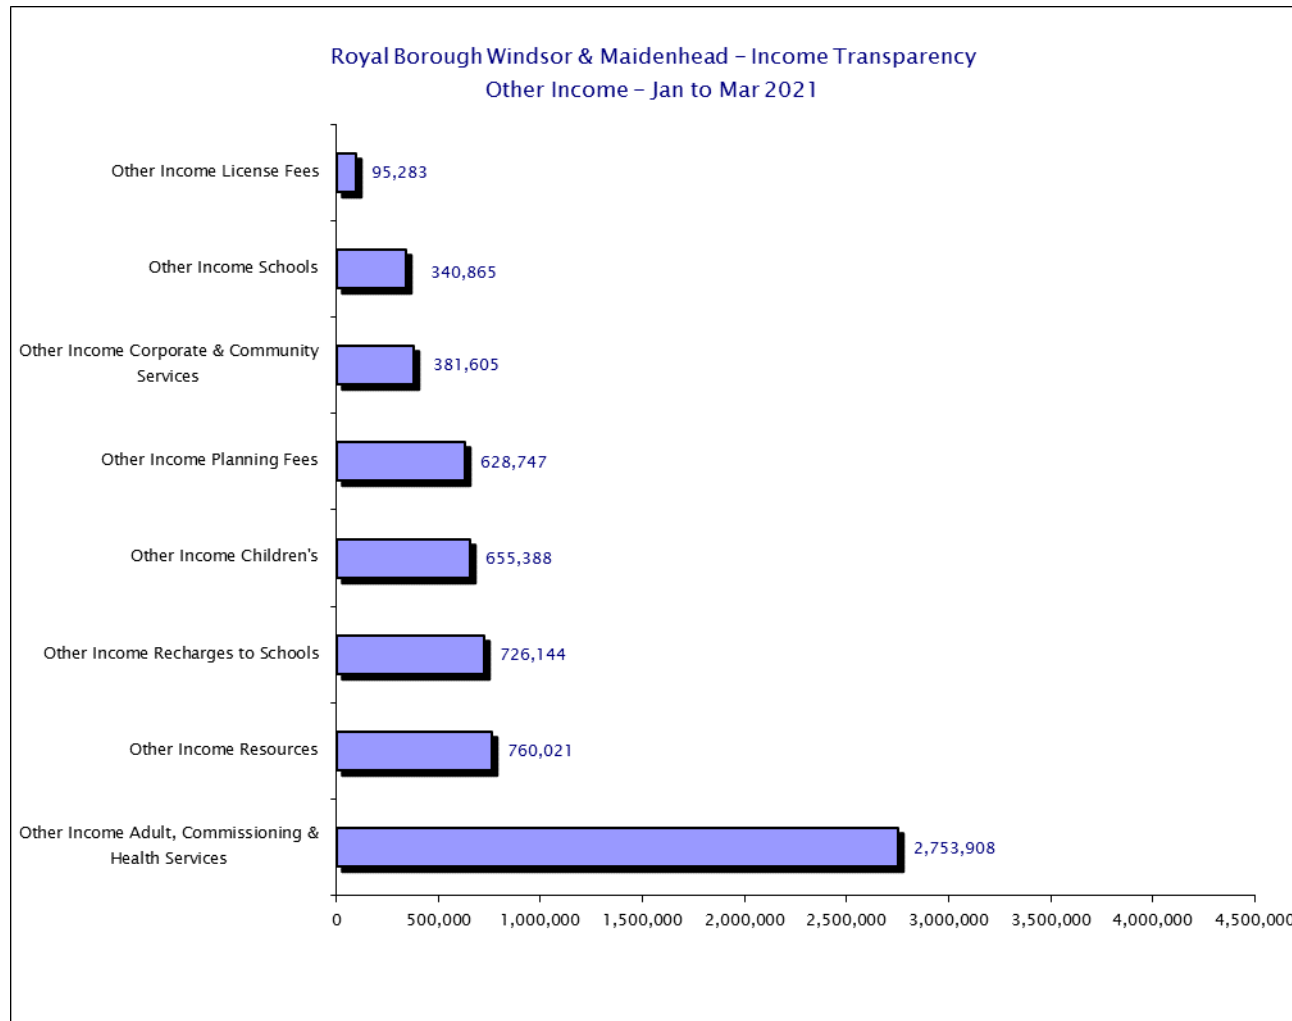

Please see csv files for data-sets

Royal Borough Windsor & Maidenhead – Income Transparency
Sources of Income – January 2021 to March 2021

Please see csv files for data-sets

Royal Borough Windsor & Maidenhead – Income Transparency
Sources of Income – January 2021 to March 2021