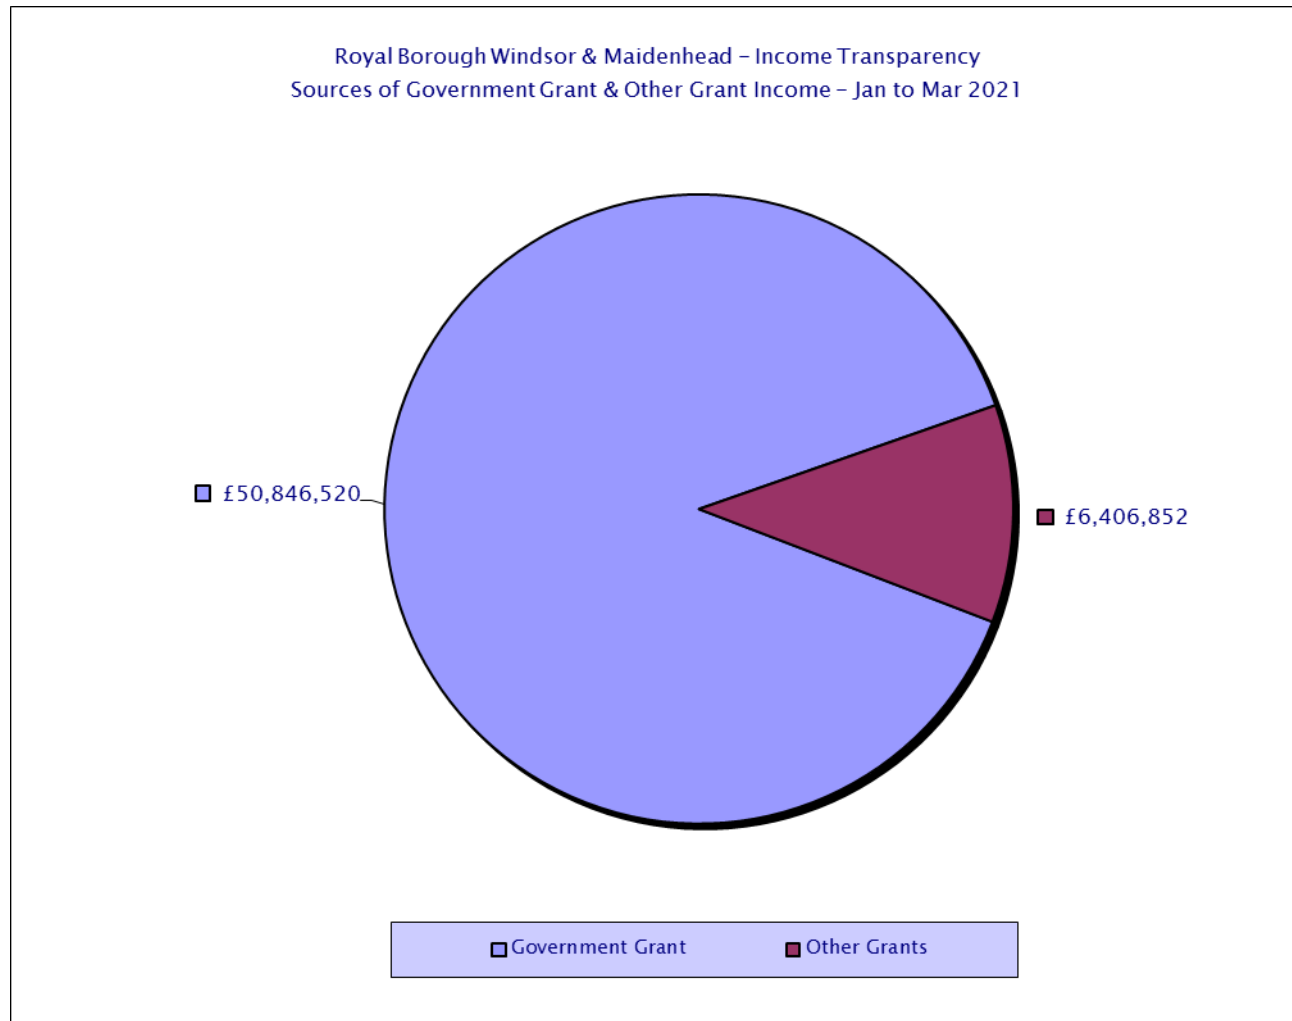

Royal Borough Windsor & Maidenhead – Income Transparency
Sources of Income – January 2021 to March 2021

Please see csv files for data-sets