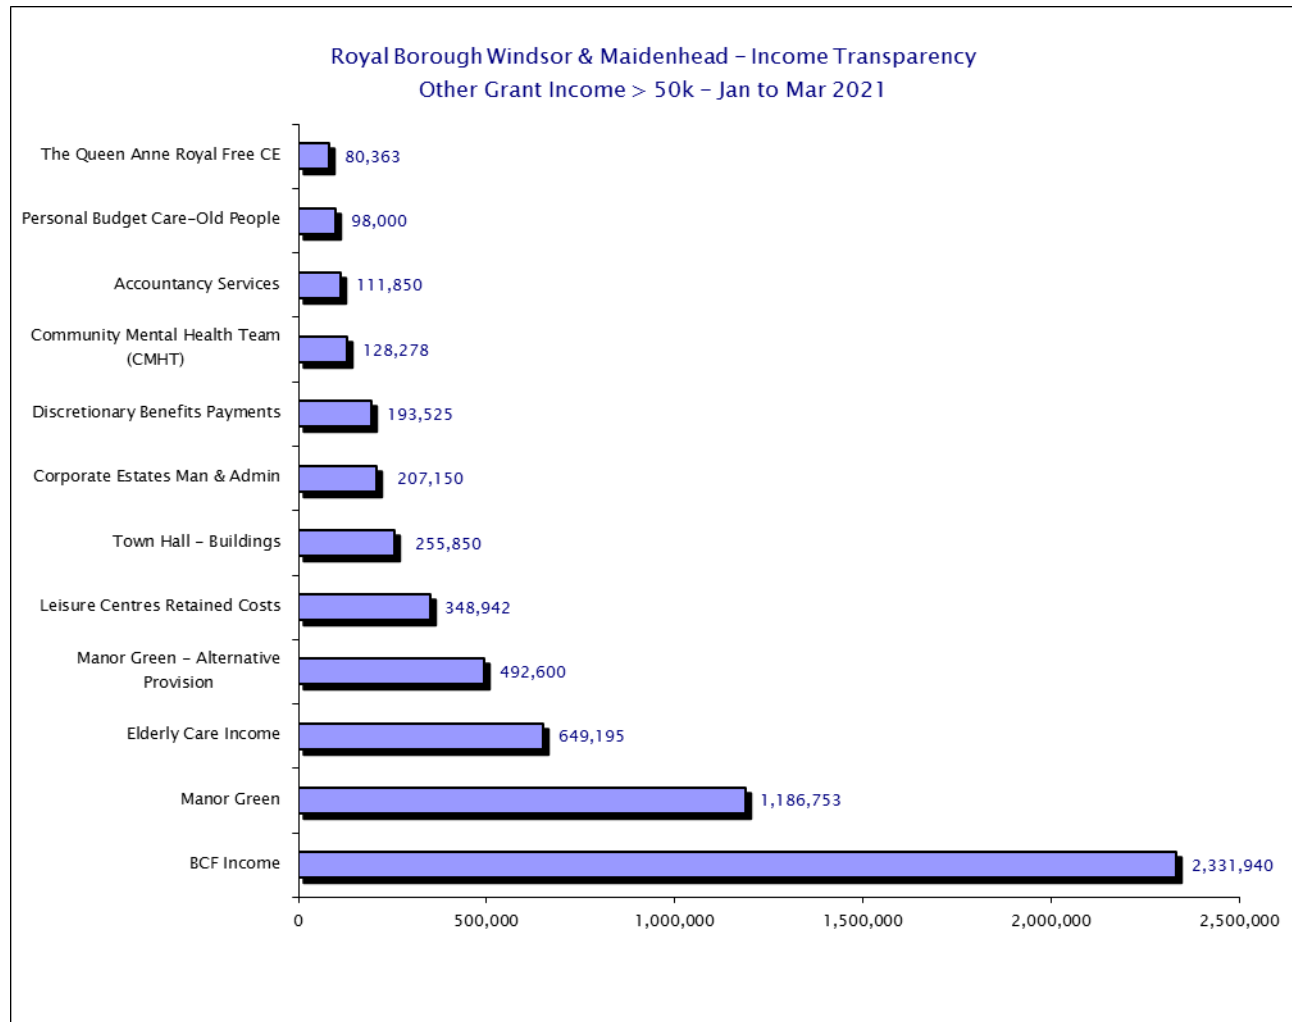

Please see csv files for data-sets

Royal Borough Windsor & Maidenhead – Income Transparency Sources of Income – January 2021 to March 2021

Please see csv files for data-sets

Royal Borough Windsor & Maidenhead – Income Transparency

Sources of Income – January 2021 to March 2021

Please see csv files for data-sets

Royal Borough Windsor & Maidenhead – Income Transparency
Sources of Income – January 2021 to March 2021

Please see csv files for data-sets