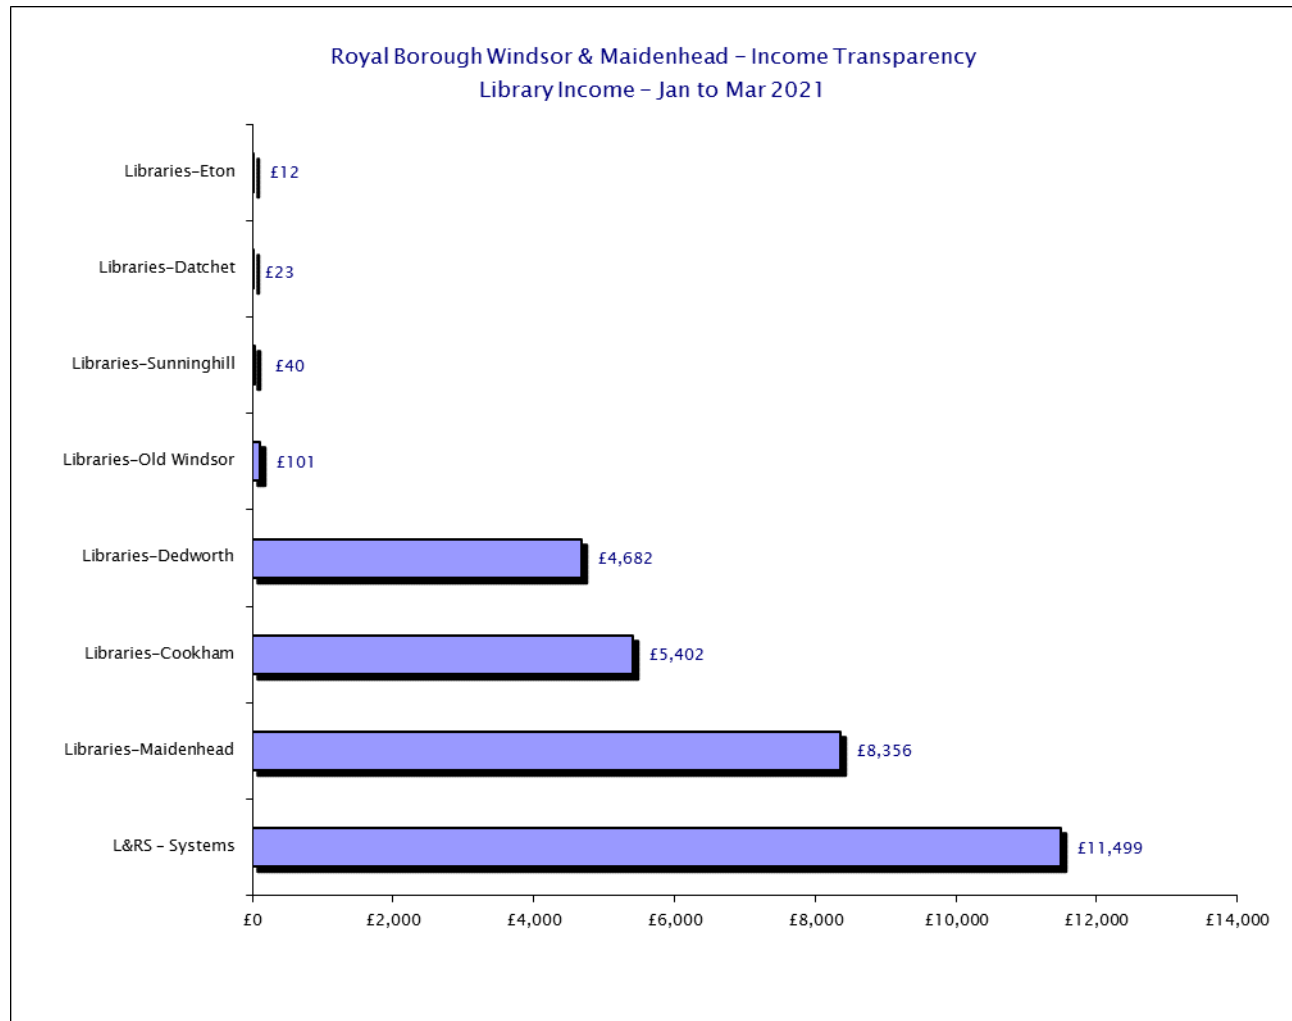

Royal Borough Windsor & Maidenhead – Income Transparency
Sources of Income – January 2021 to March 2021

Please see csv files for data-sets