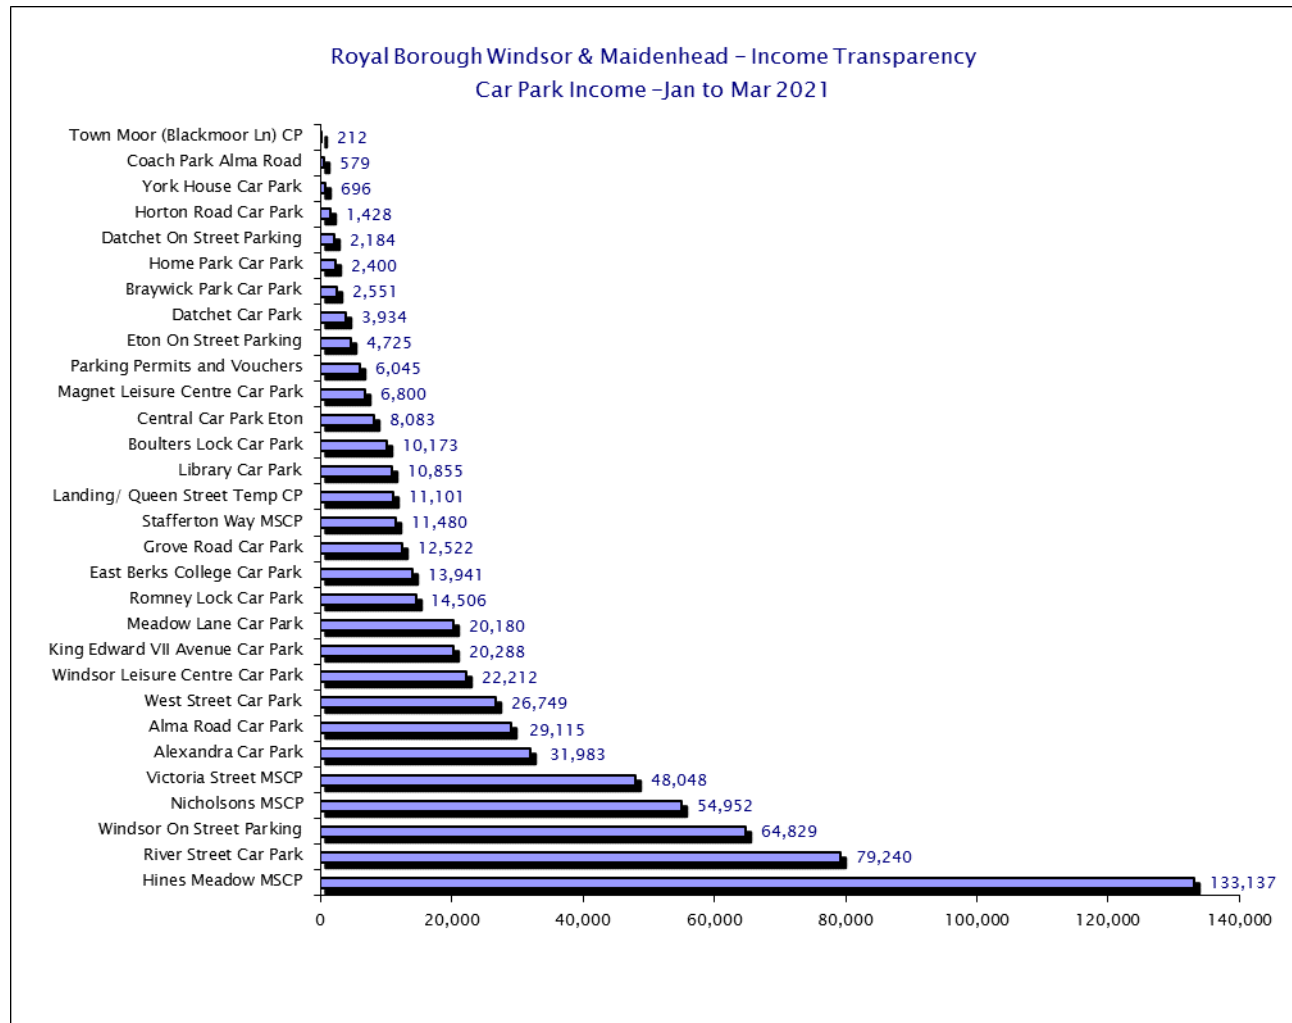

Royal Borough Windsor & Maidenhead – Income Transparency
Sources of Income – January 2021 to March 2021

Please see csv files for data-sets