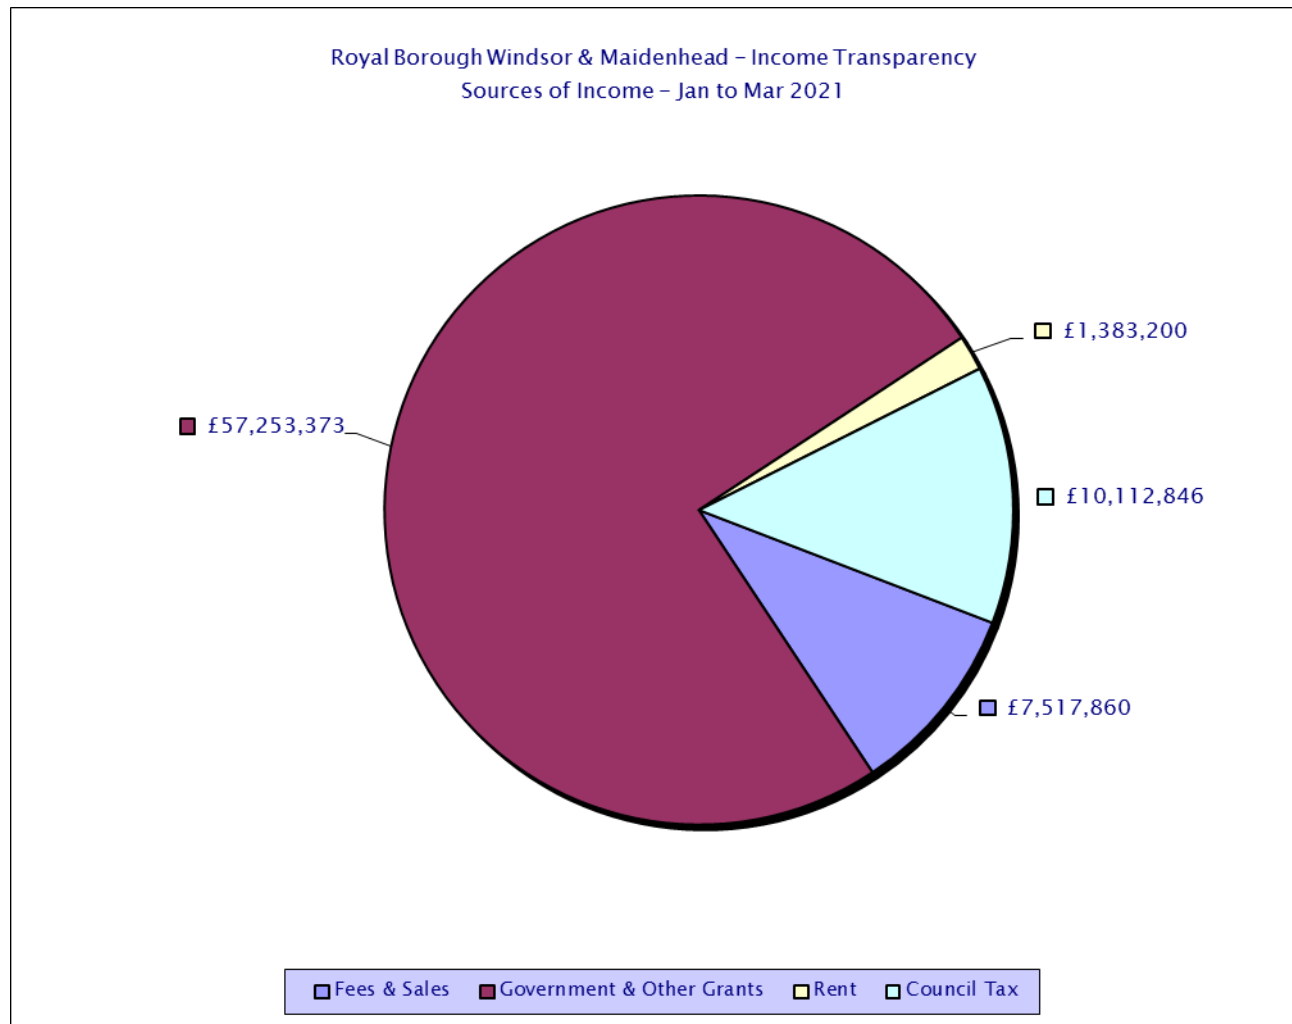

Royal Borough Windsor & Maidenhead – Income Transparency
Sources of Income – January 2021 to March 2021

Please see csv files for data-sets

Royal Borough Windsor & Maidenhead – Income Transparency
Sources of Income – January 2021 to March 2021