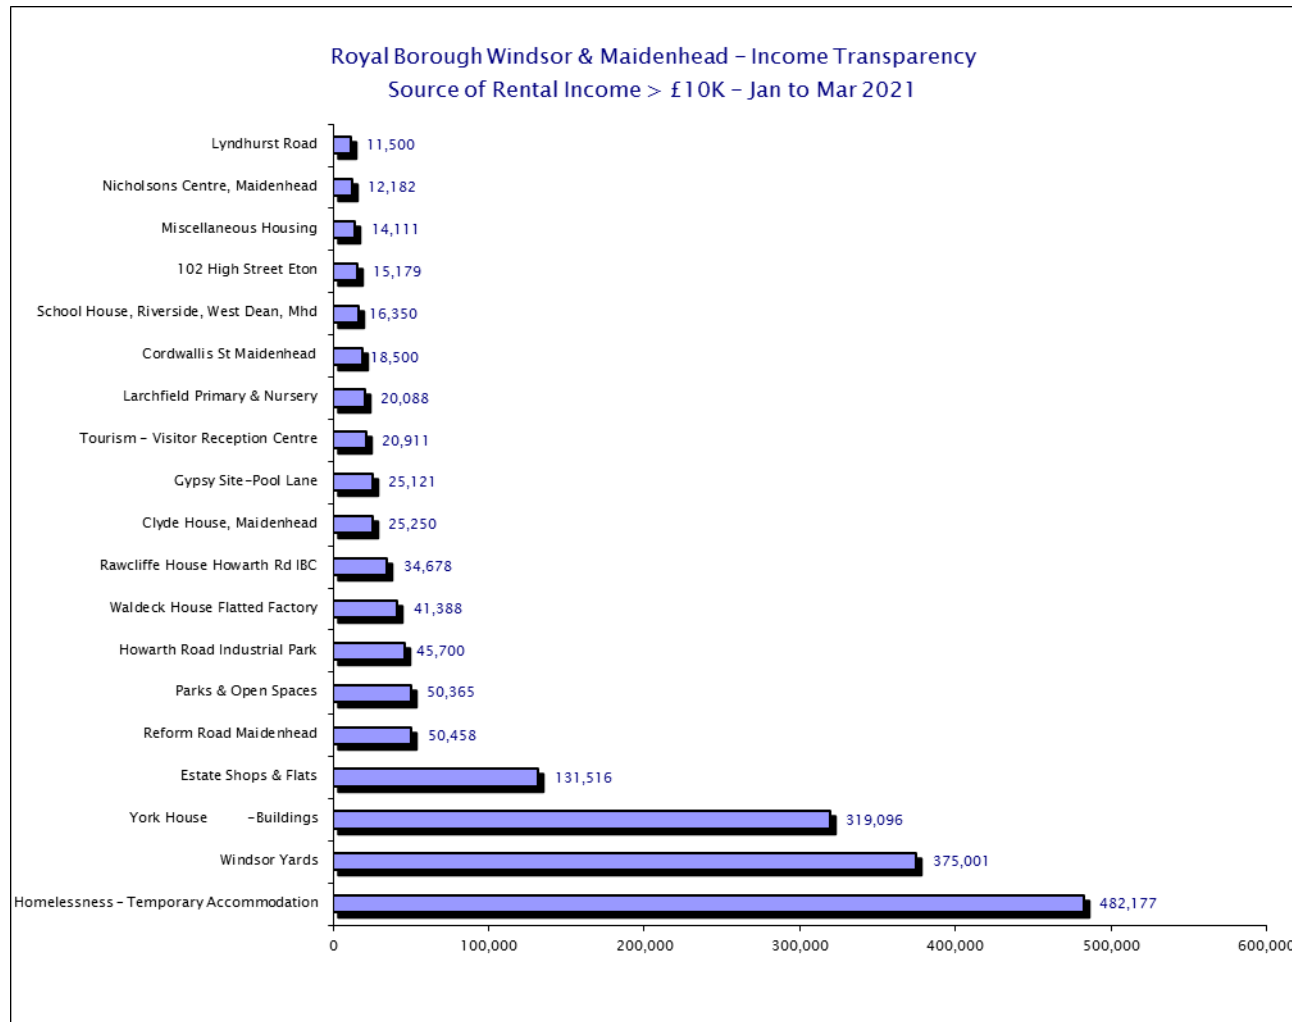

Please see csv files for data-sets

Royal Borough Windsor & Maidenhead – Income Transparency Sources of Income – January 2021 to March 2021

Please see csv files for data-sets

Royal Borough Windsor & Maidenhead – Income Transparency

Sources of Income – January 2021 to March 2021

Please see csv files for data-sets

Royal Borough Windsor & Maidenhead – Income Transparency
Sources of Income – January 2021 to March 2021

Please see csv files for data-sets

Royal Borough Windsor & Maidenhead – Income Transparency Sources of Income – January 2021 to March 2021

Please see csv files for data-sets