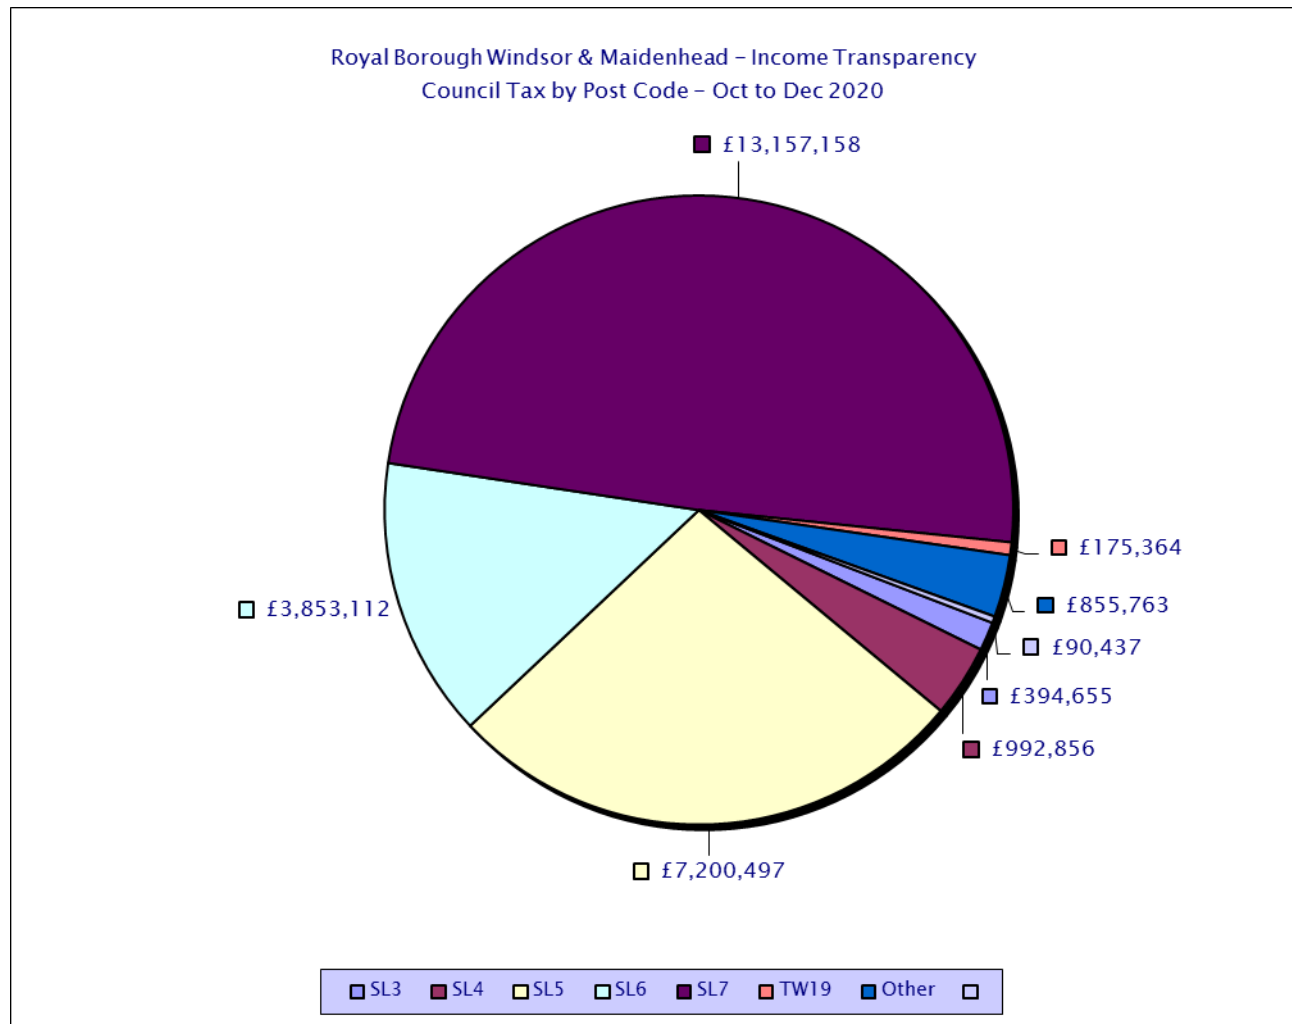

Royal Borough Windsor & Maidenhead – Income Transparency
Sources of Income – October 2020 to December 2020

Please see csv files for data-sets

Royal Borough Windsor & Maidenhead – Income Transparency
Sources of Income – October 2020 to December 2020

Please see csv files for data-sets

Royal Borough Windsor & Maidenhead – Income Transparency
Sources of Income – October 2020 to December 2020

Please see csv files for data-sets

Royal Borough Windsor & Maidenhead – Income Transparency
Sources of Income – October 2020 to December 2020