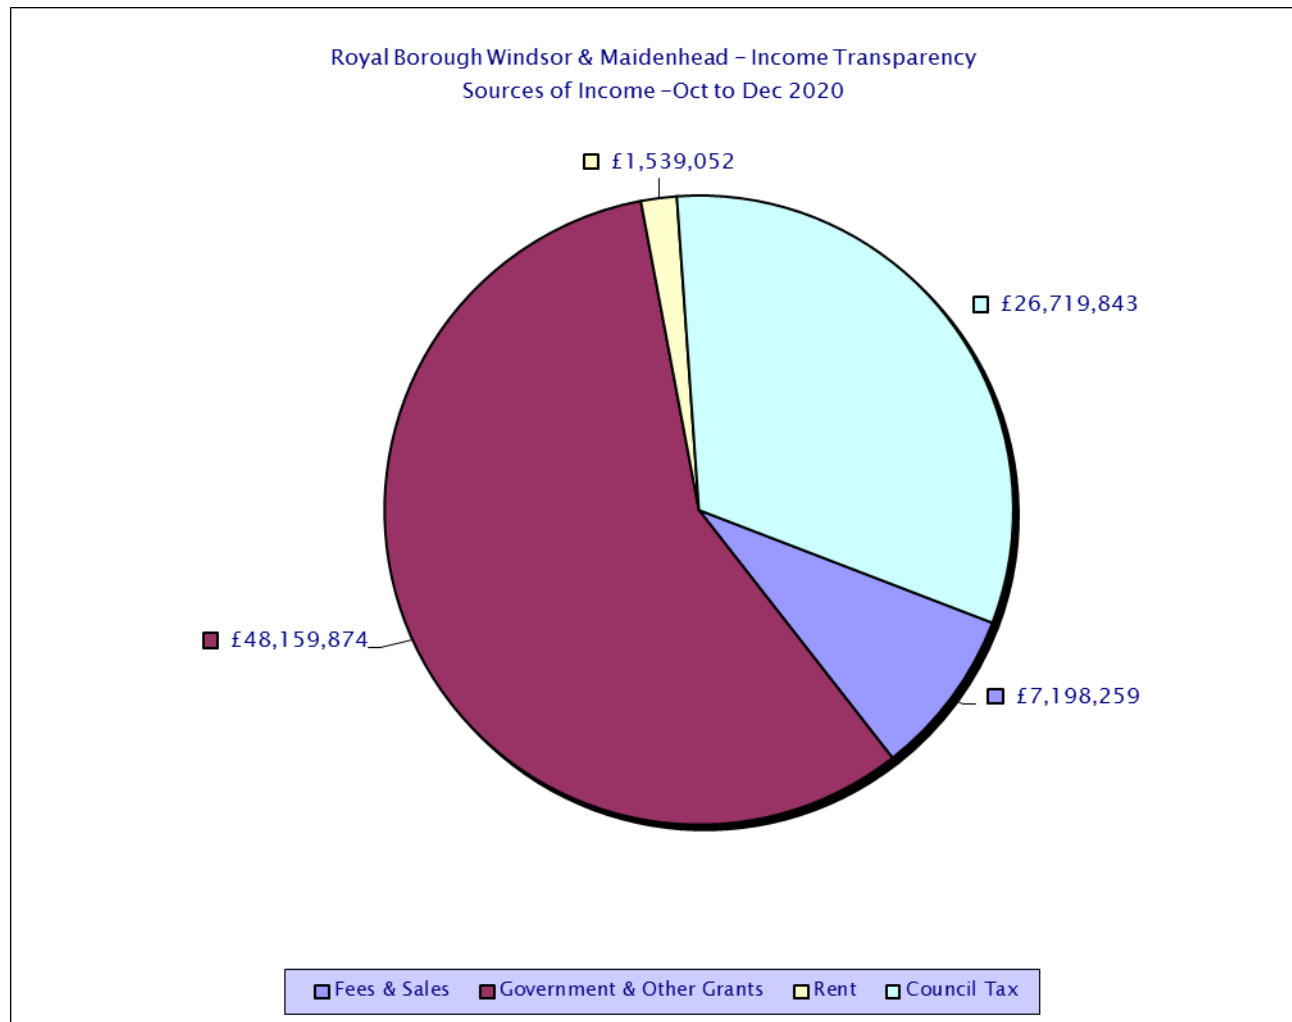

Royal Borough Windsor & Maidenhead – Income Transparency
Sources of Income – October 2020 to December 2020

Please see csv files for data-sets

Royal Borough Windsor & Maidenhead – Income Transparency
Sources of Income – October 2020 to December 2020

Please see csv files for data-sets

Royal Borough Windsor & Maidenhead – Income Transparency
Sources of Income – October 2020 to December 2020

Please see csv files for data-sets

Royal Borough Windsor & Maidenhead – Income Transparency
Sources of Income – October 2020 to December 2020