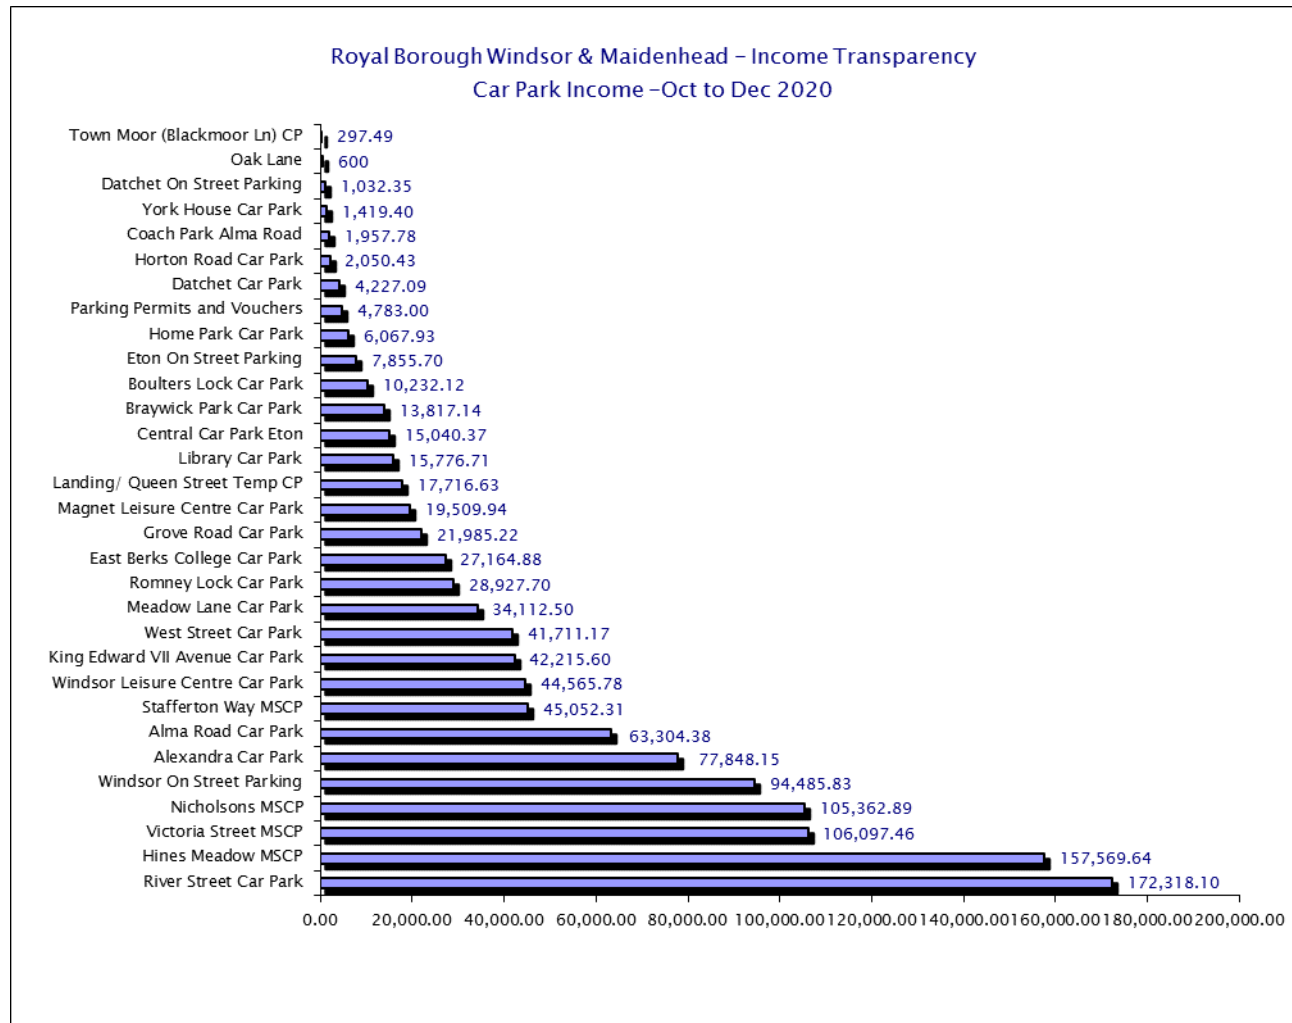

Royal Borough Windsor & Maidenhead – Income Transparency
Sources of Income – October 2020 to December 2020

Please see csv files for data-sets