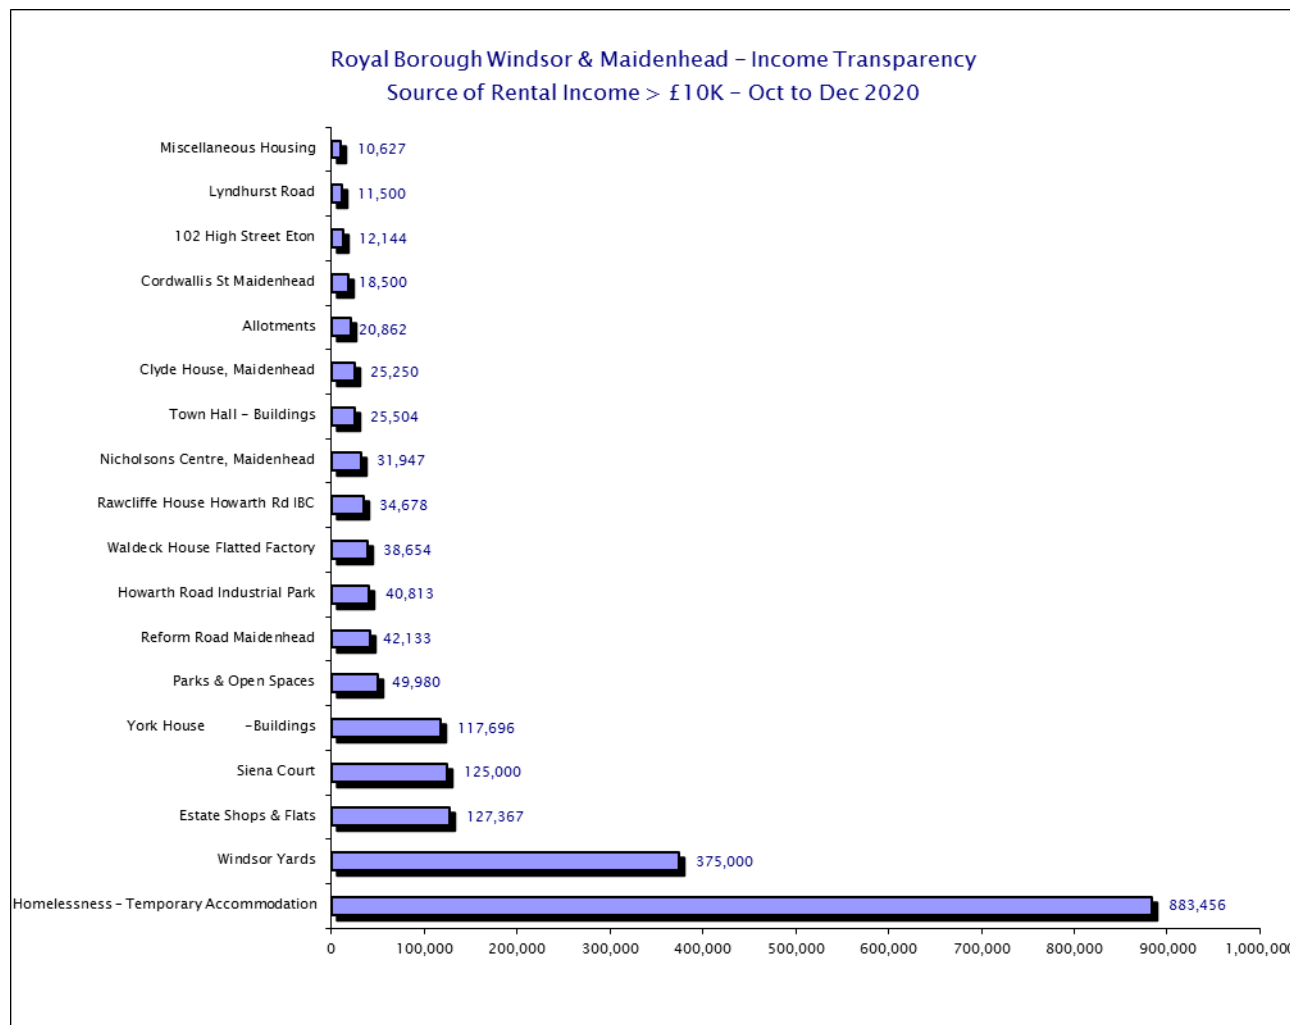

Royal Borough Windsor & Maidenhead – Income Transparency Sources of Income – October 2020 to December 2020

Please see csv files for data-sets