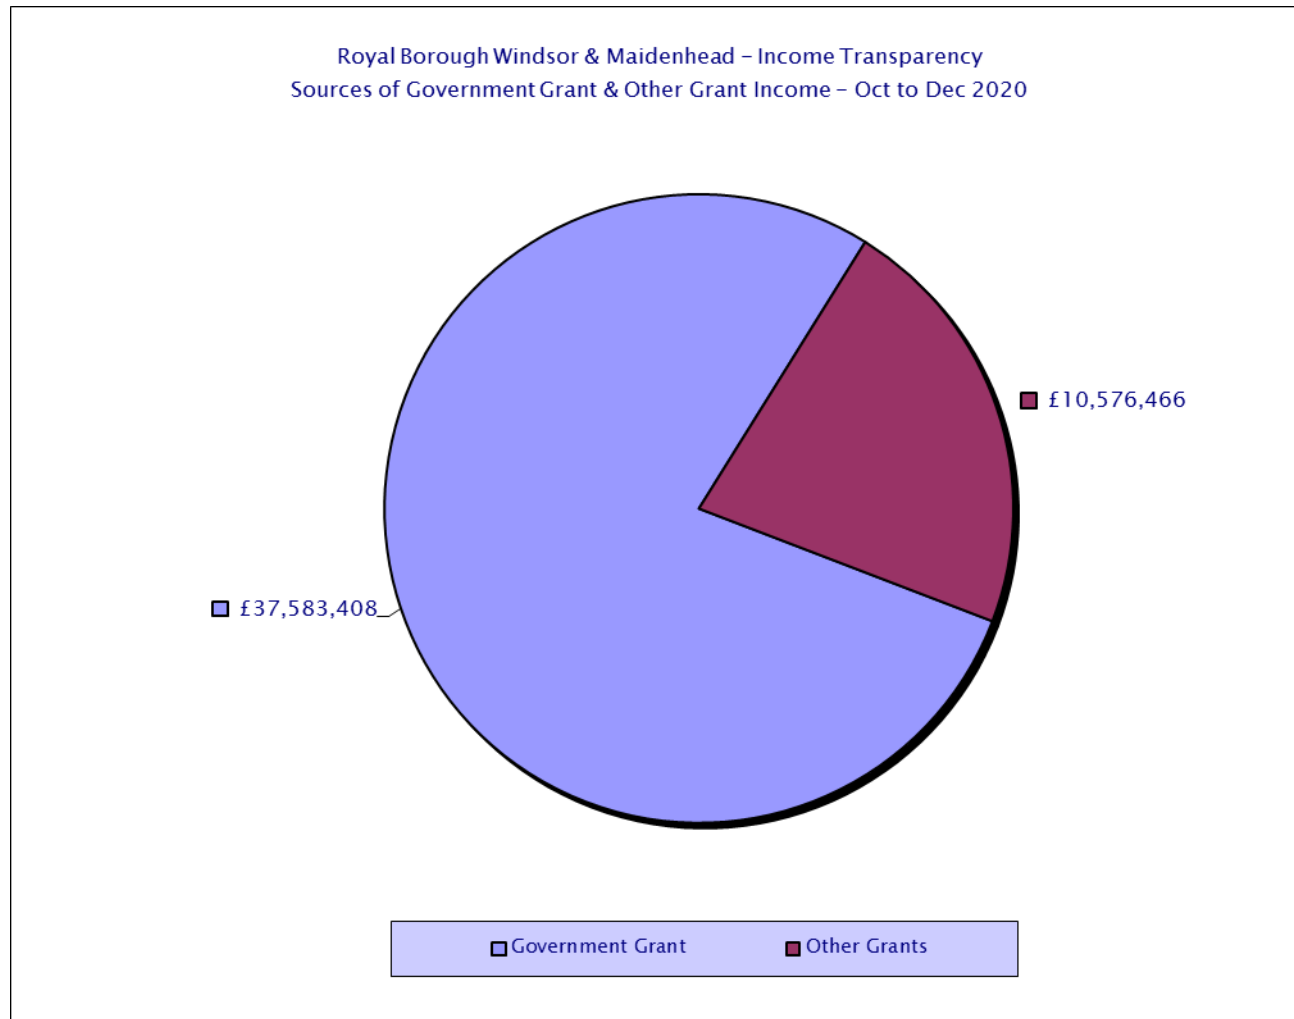

Royal Borough Windsor & Maidenhead – Income Transparency
Sources of Income – October 2020 to December 2020

Please see csv files for data-sets