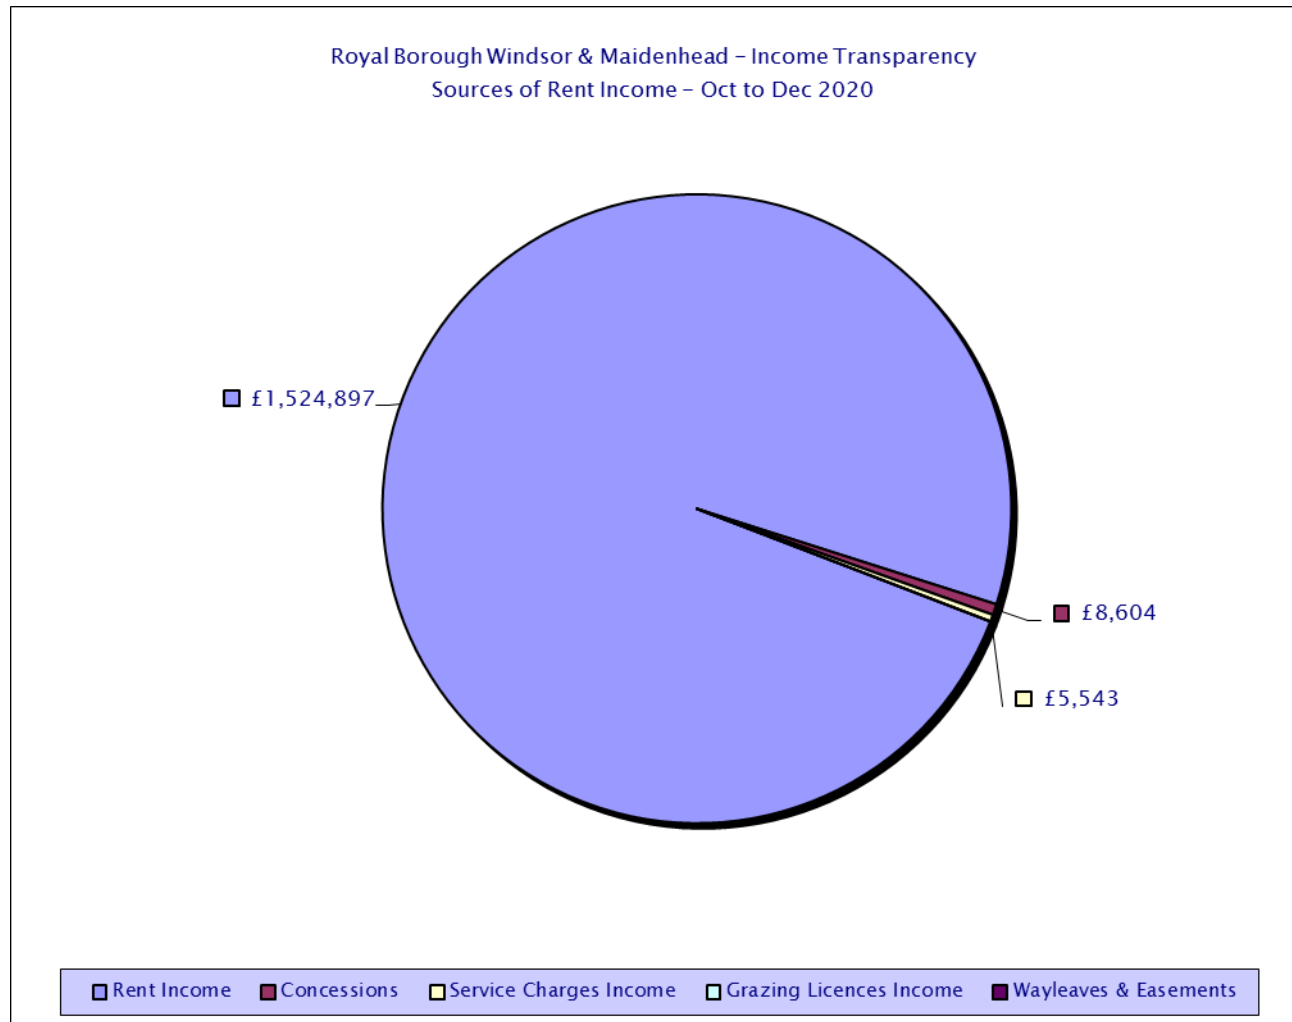

Royal Borough Windsor & Maidenhead – Income Transparency
Sources of Income – October 2020 to December 2020

Please see csv files for data-sets