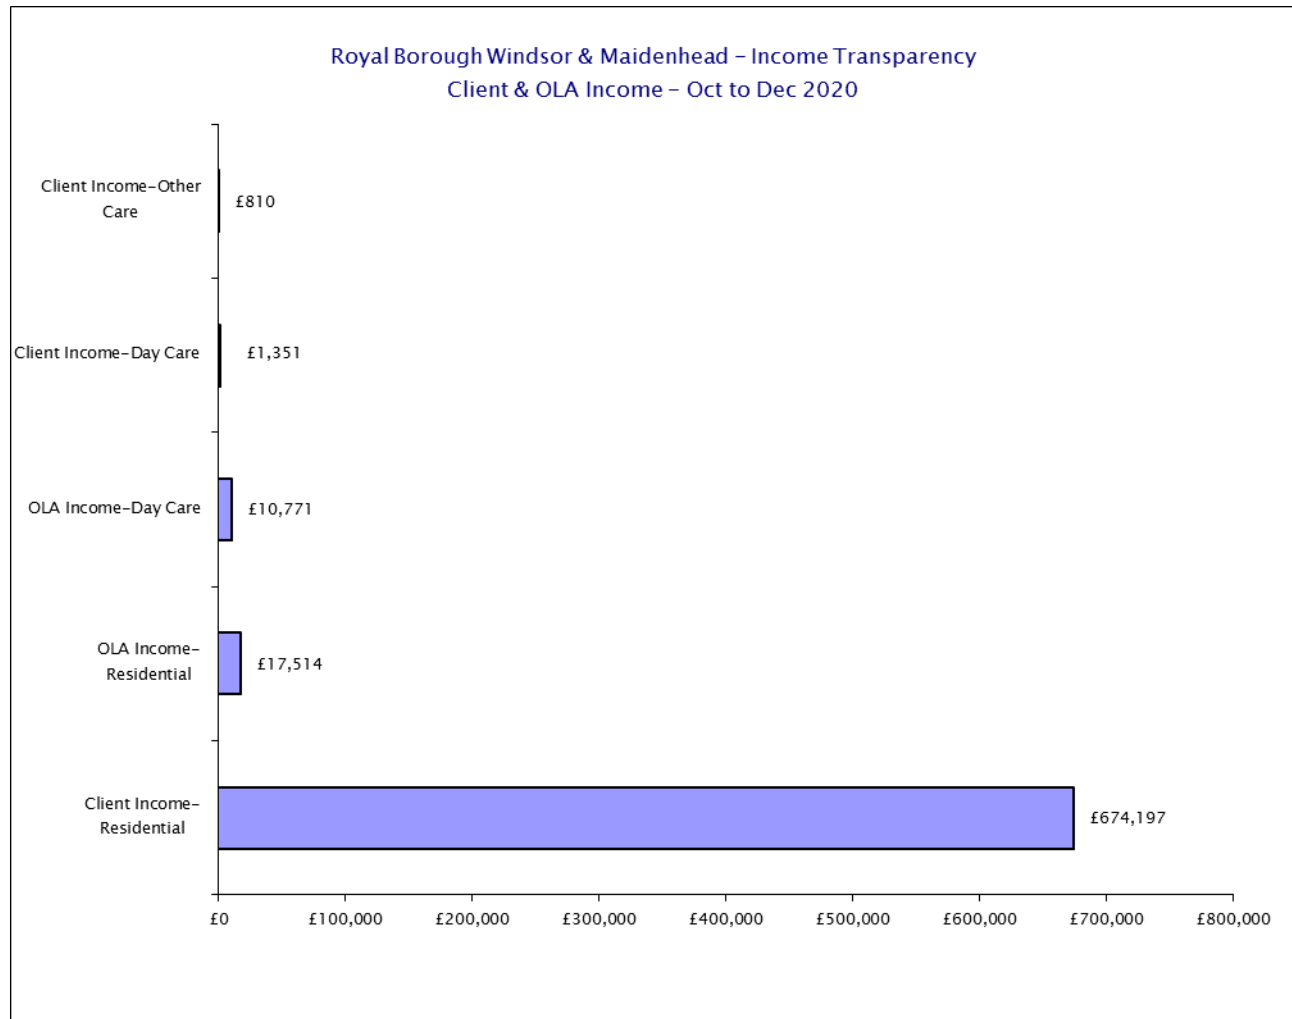

Royal Borough Windsor & Maidenhead – Income Transparency
Sources of Income – October 2020 to December 2020

Please see csv files for data-sets