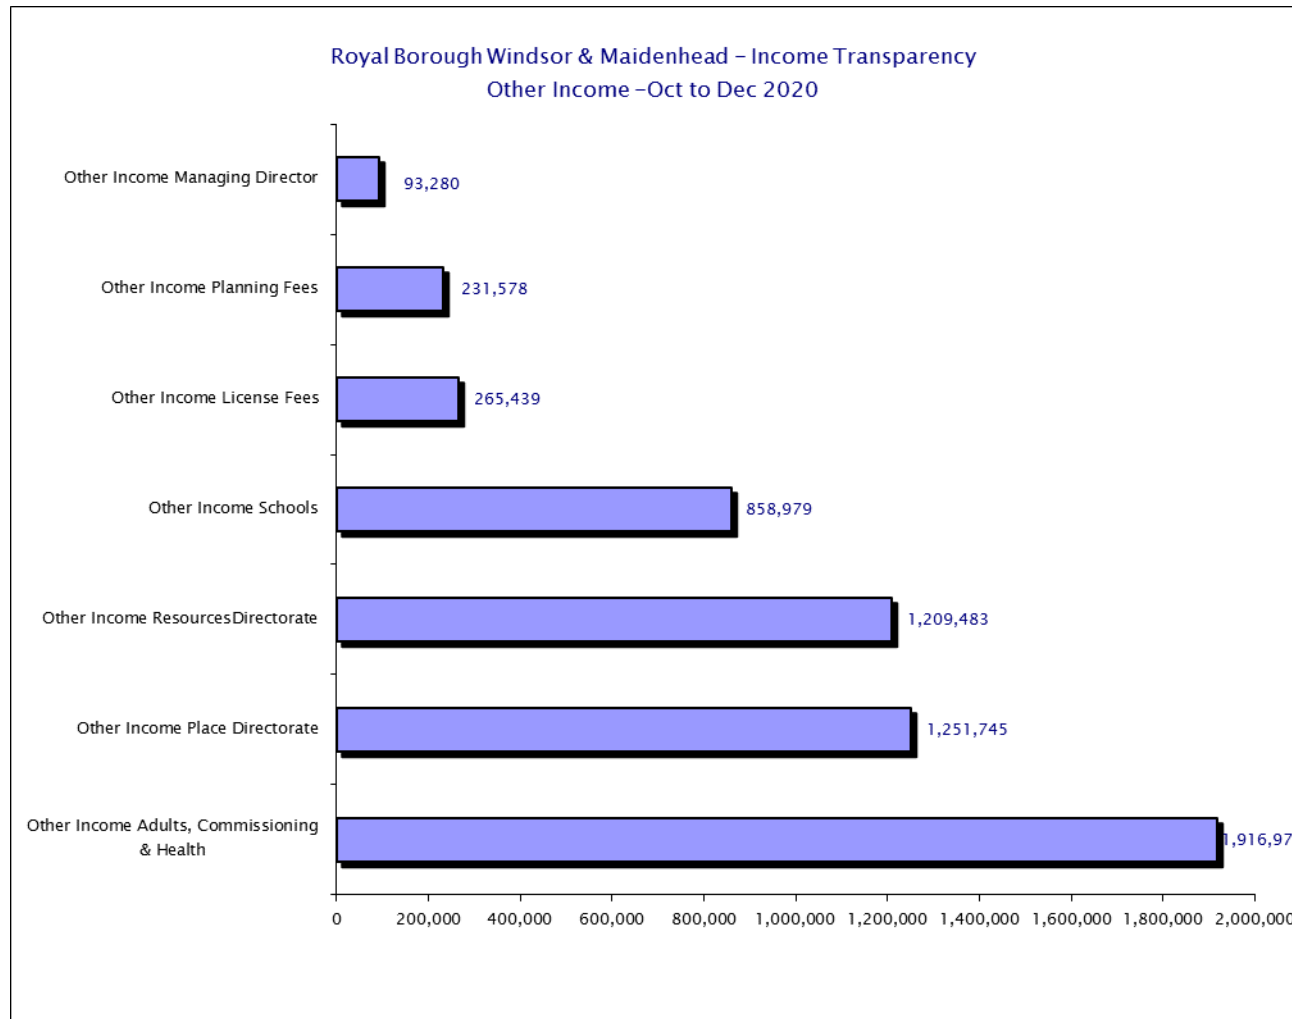

Please see csv files for data-sets

Royal Borough Windsor & Maidenhead – Income Transparency
Sources of Income – October 2020 to December 2020

Please see csv files for data-sets

Royal Borough Windsor & Maidenhead – Income Transparency
Sources of Income – October 2020 to December 2020