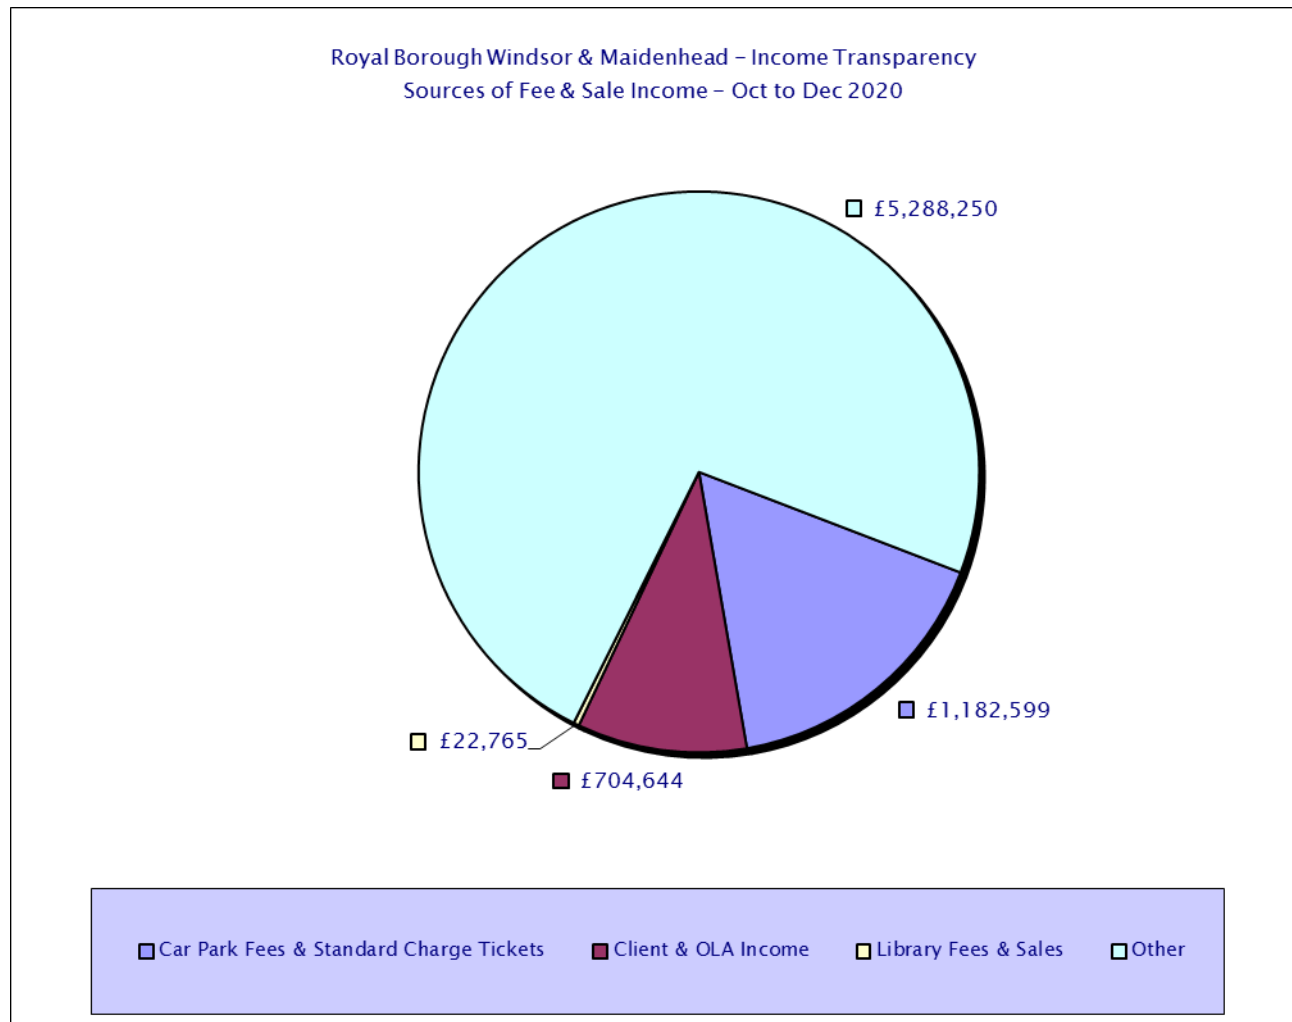

Royal Borough Windsor & Maidenhead – Income Transparency
Sources of Income – October 2020 to December 2020

Please see csv files for data-sets