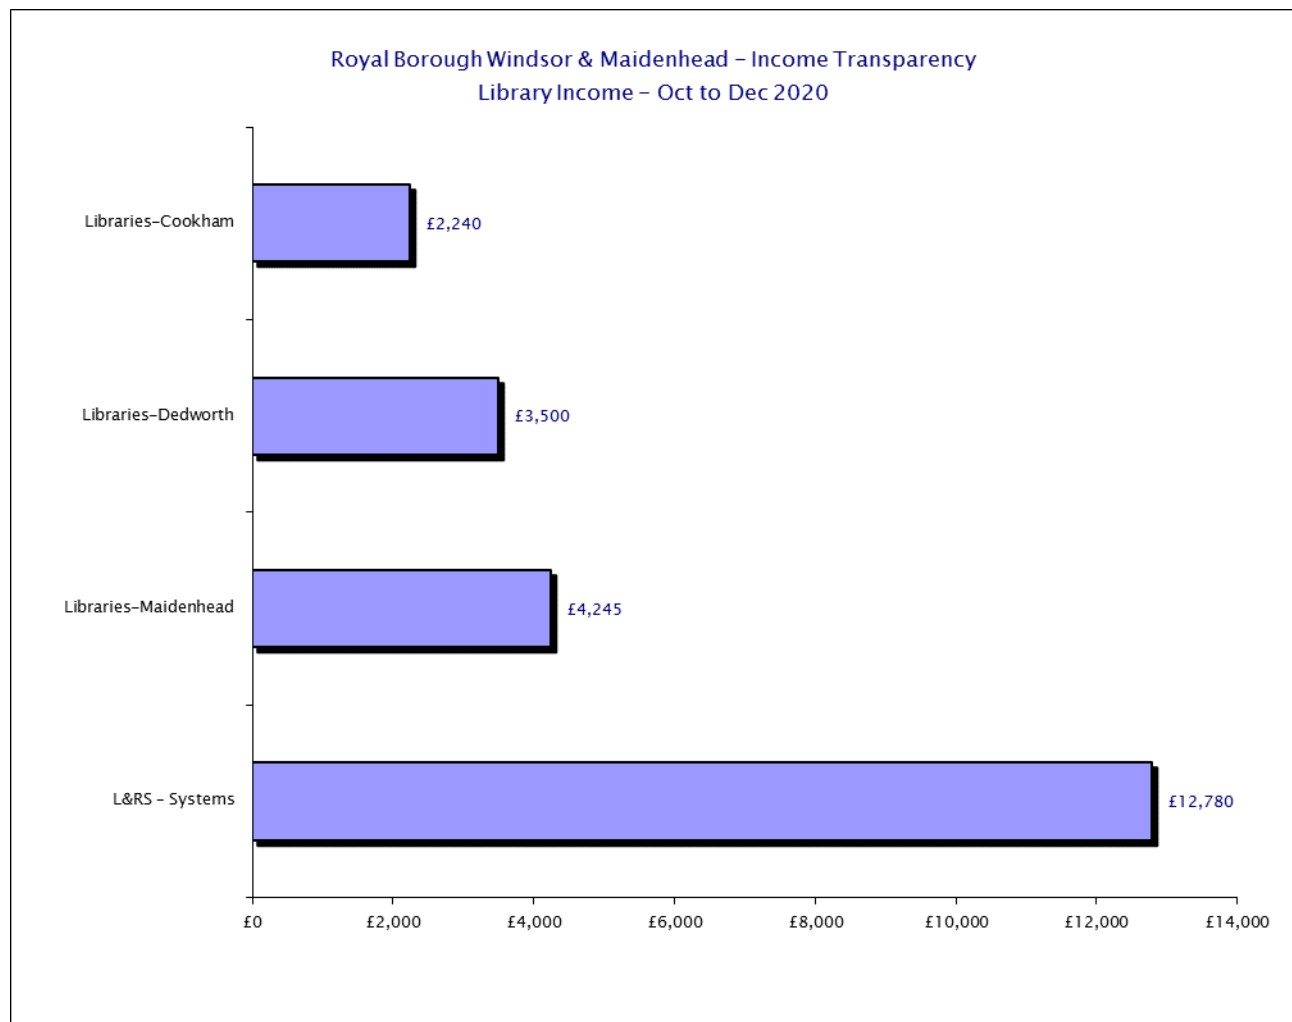

Royal Borough Windsor & Maidenhead – Income Transparency
Sources of Income – October 2020 to December 2020

Please see csv files for data-sets