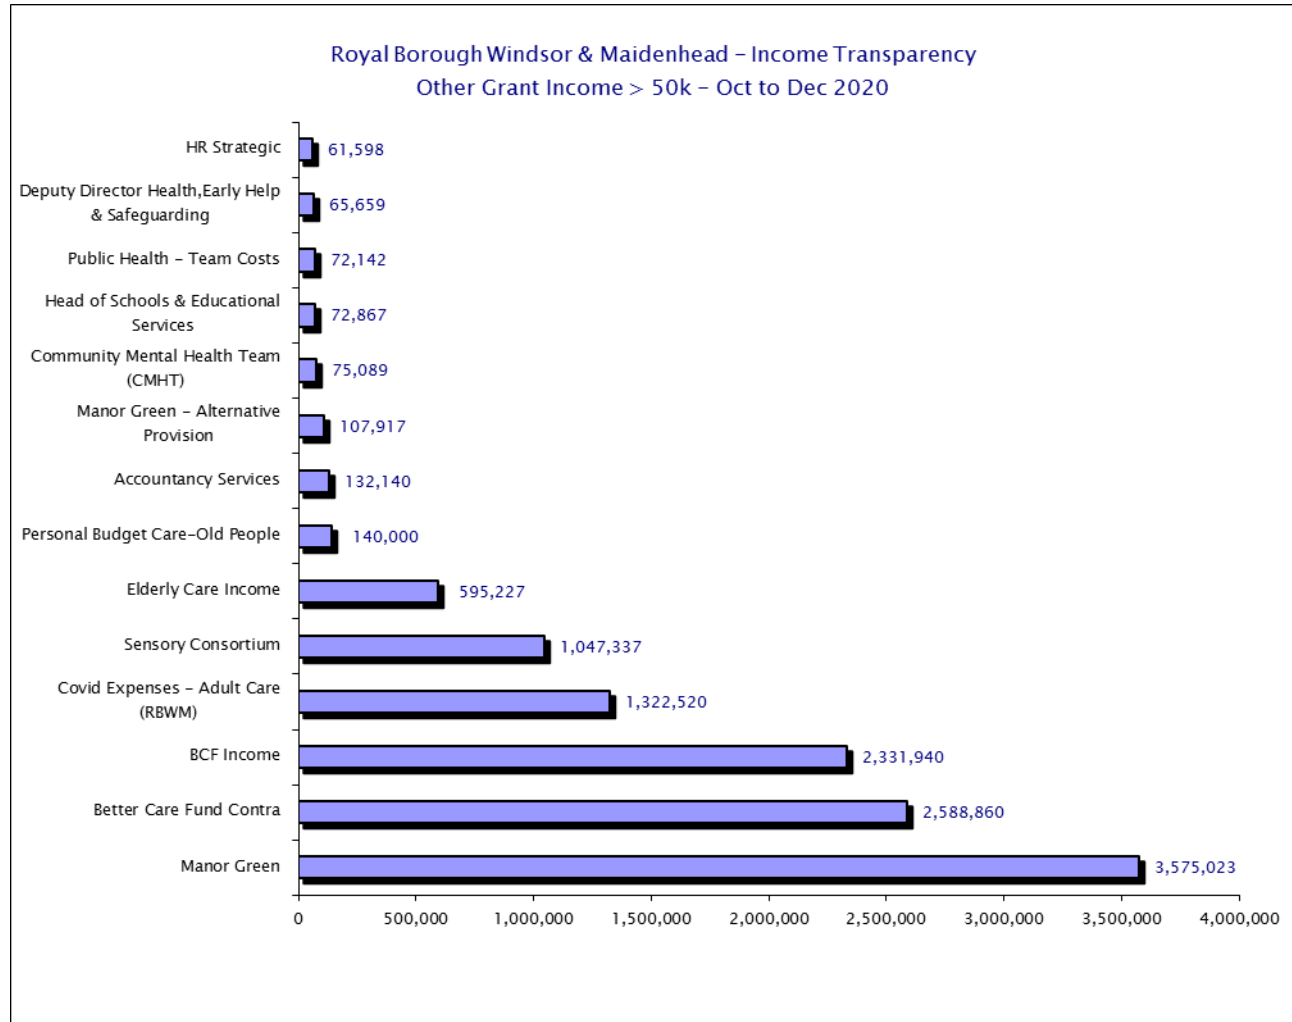

Please see csv files for data-sets

Royal Borough Windsor & Maidenhead – Income Transparency Sources of Income – October 2020 to December 2020

Please see csv files for data-sets

Royal Borough Windsor & Maidenhead – Income Transparency
Sources of Income – October 2020 to December 2020