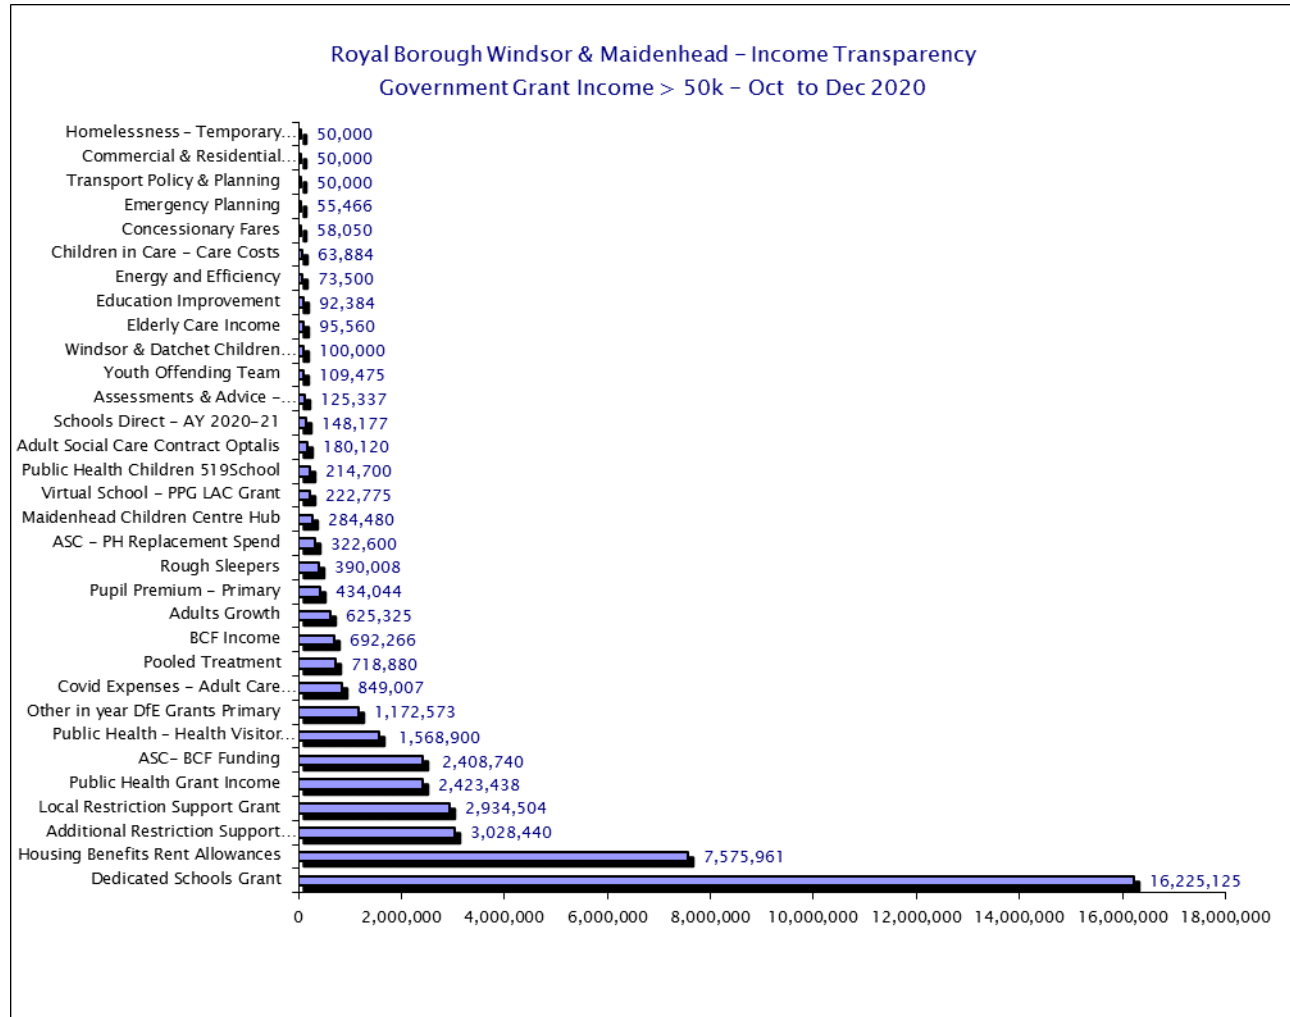

Please see csv files for data-sets

Royal Borough Windsor & Maidenhead – Income Transparency
Sources of Income – October 2020 to December 2020

Please see csv files for data-sets

Royal Borough Windsor & Maidenhead – Income Transparency
Sources of Income – October 2020 to December 2020