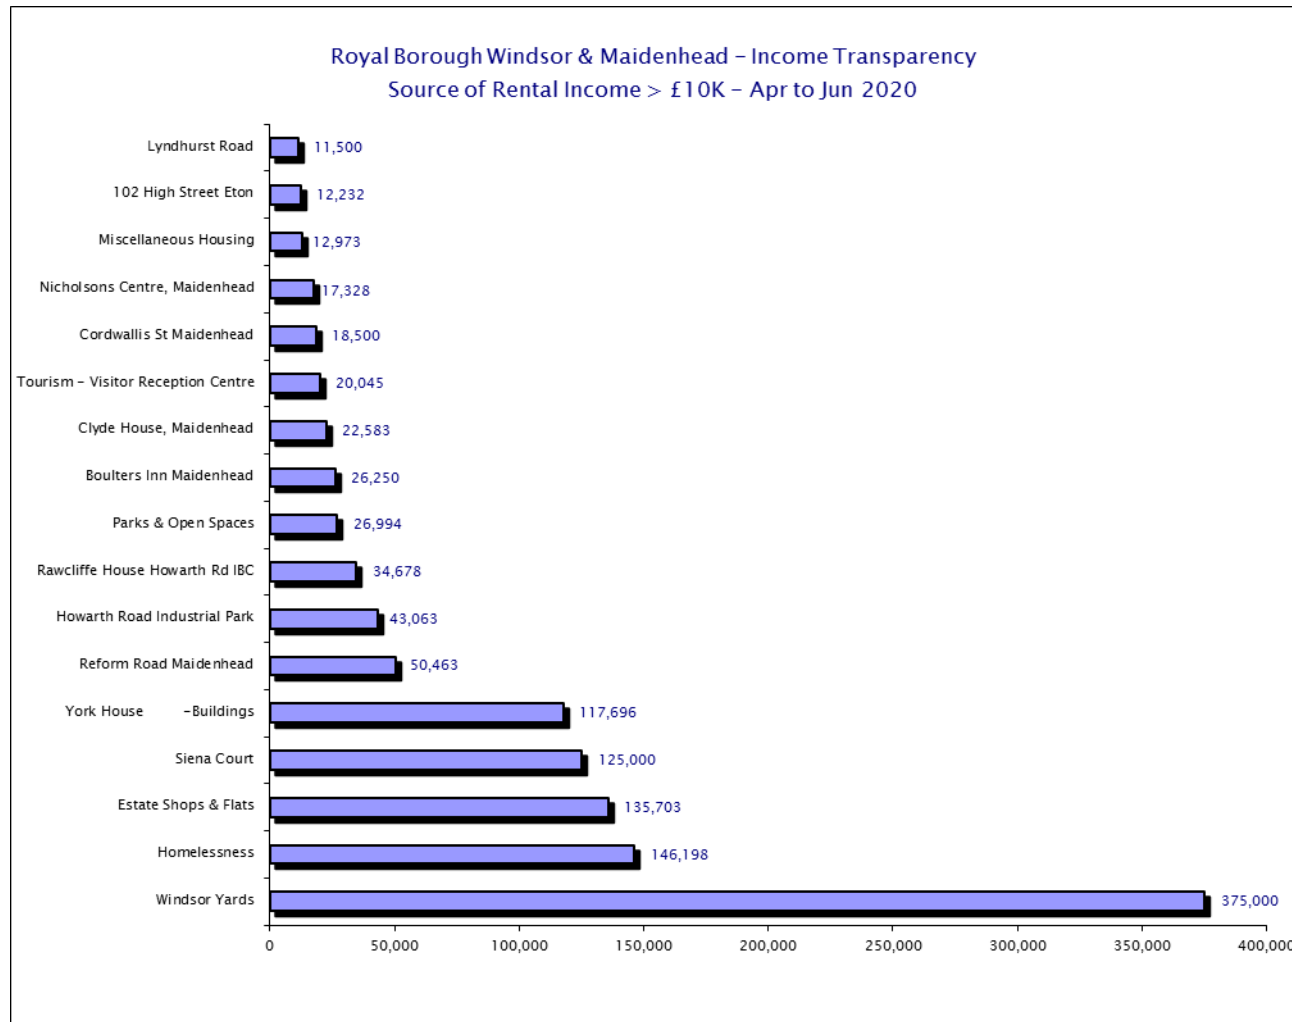

Royal Borough Windsor & Maidenhead – Income Transparency Sources of Income – April 2020 to June 2020

Please see csv files for data-sets