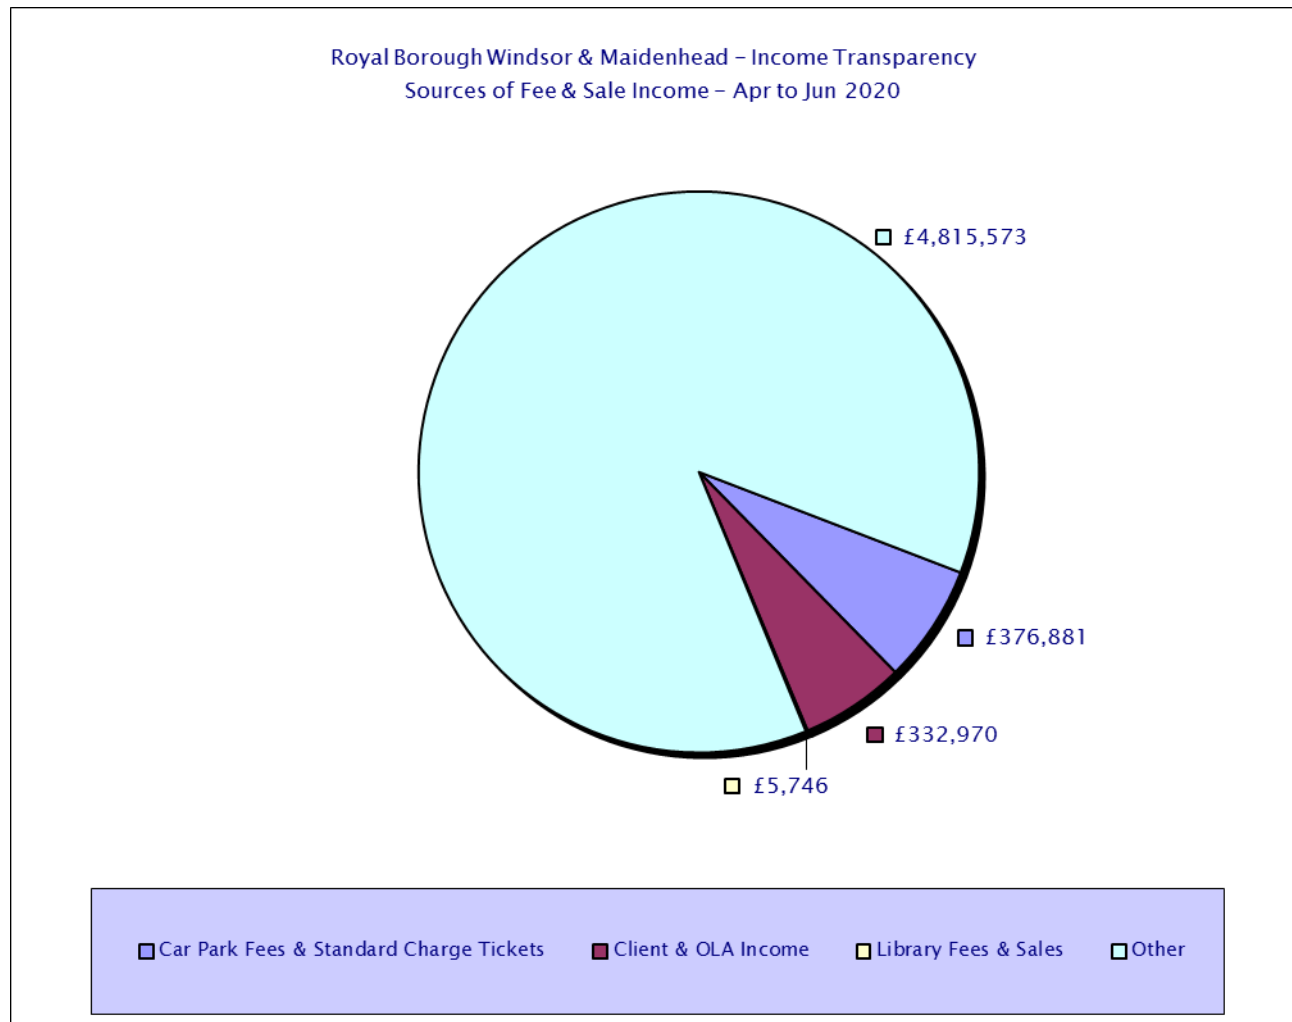

Royal Borough Windsor & Maidenhead – Income Transparency
Sources of Income – April 2020 to June 2020

Please see csv files for data-sets