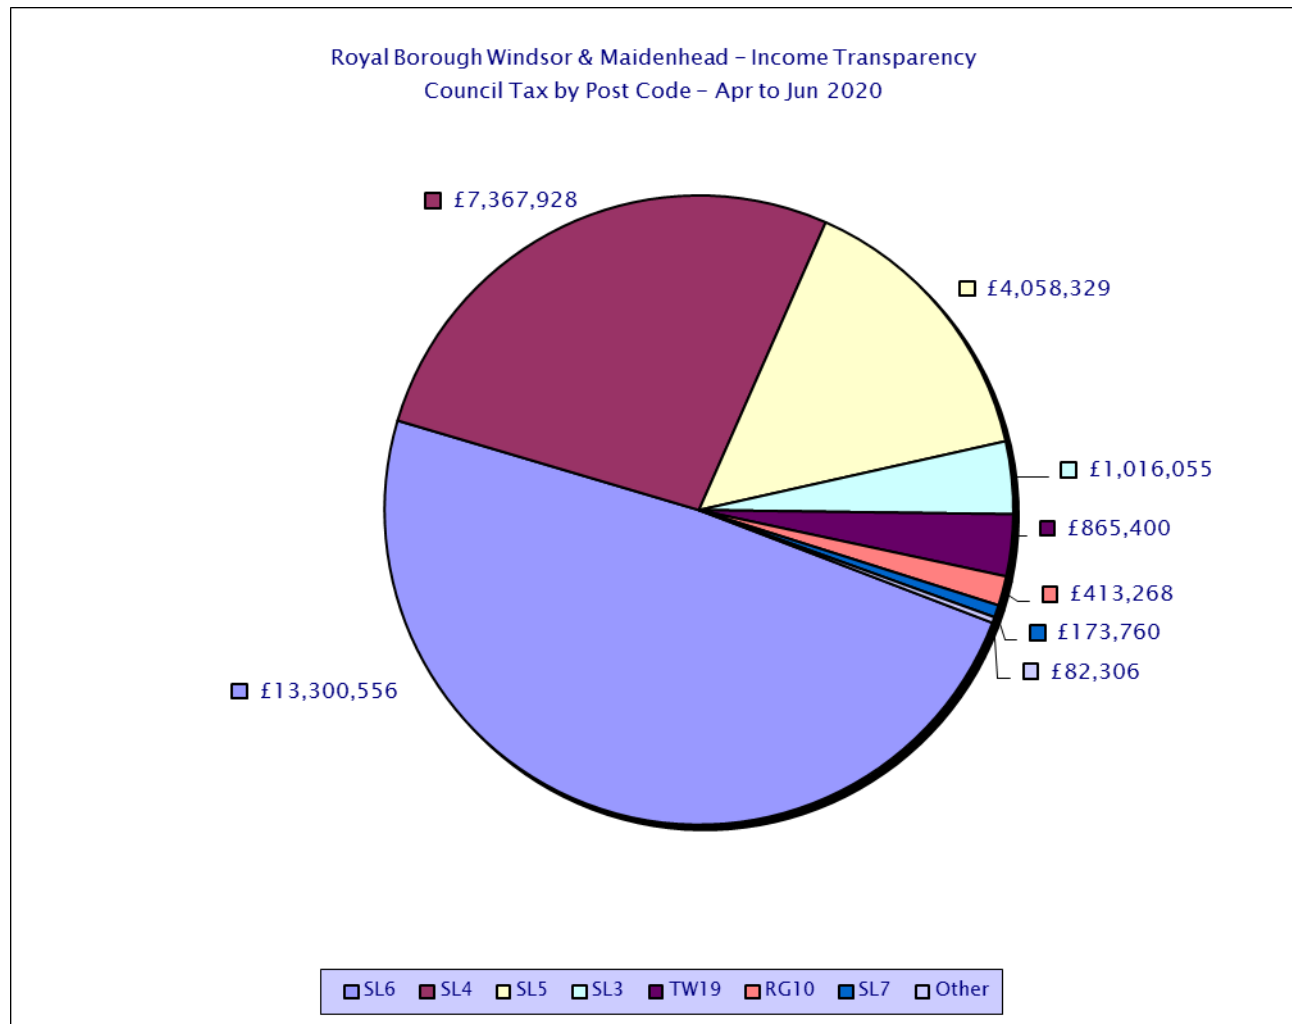

Royal Borough Windsor & Maidenhead – Income Transparency
Sources of Income – April 2020 to June 2020

Please see csv files for data-sets

Royal Borough Windsor & Maidenhead – Income Transparency
Sources of Income – April 2020 to June 2020

Please see csv files for data-sets

Royal Borough Windsor & Maidenhead – Income Transparency
Sources of Income – April 2020 to June 2020

Please see csv files for data-sets

Royal Borough Windsor & Maidenhead – Income Transparency Sources of Income – April 2020 to June 2020