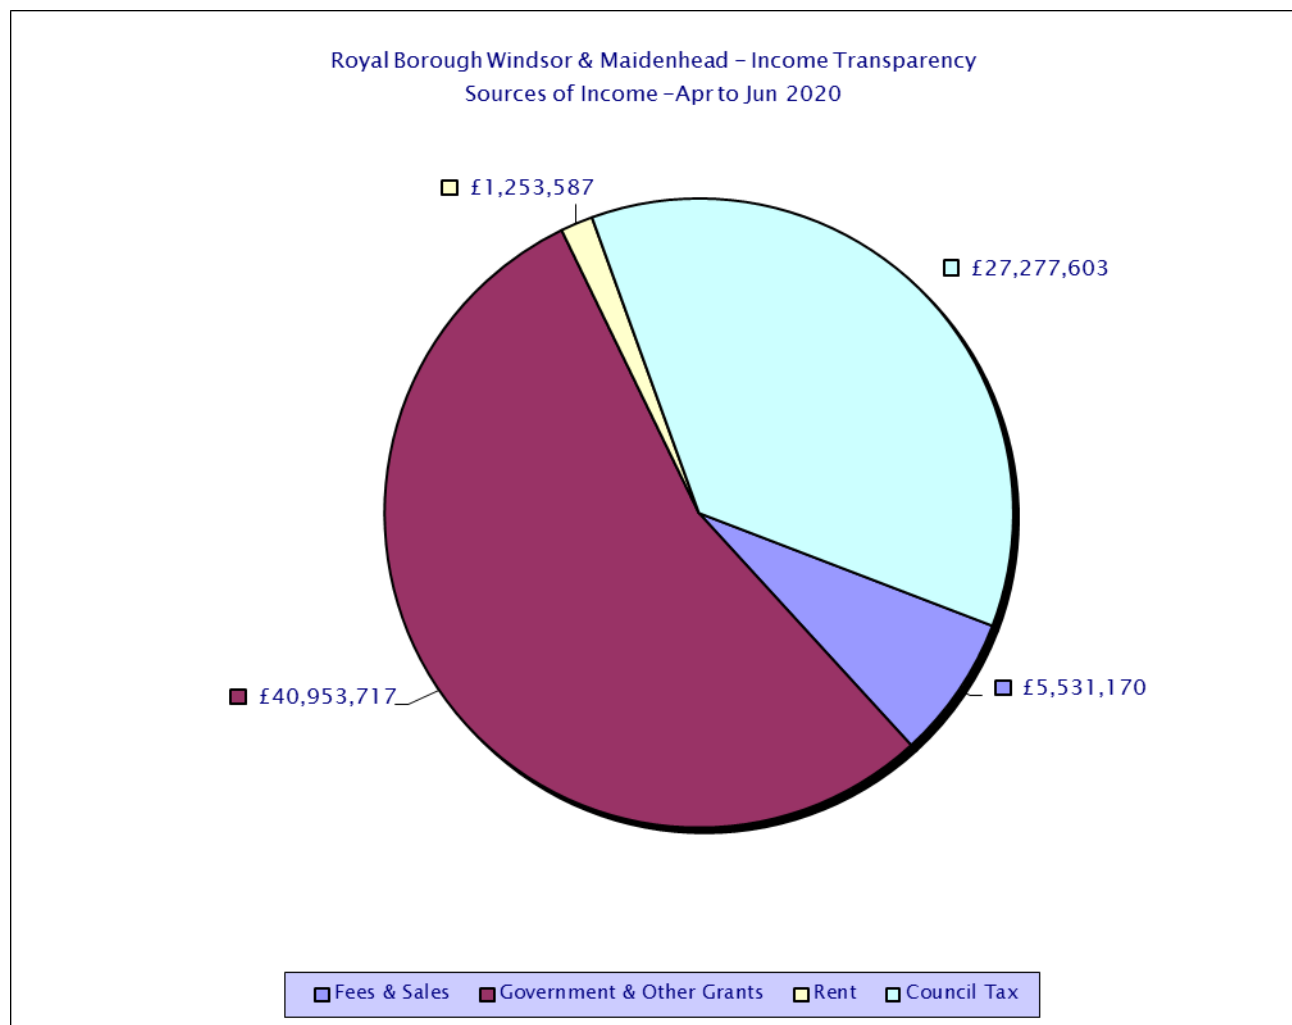

Royal Borough Windsor & Maidenhead – Income Transparency
Sources of Income – April 2020 to June 2020

Please see csv files for data-sets

Royal Borough Windsor & Maidenhead – Income Transparency
Sources of Income – April 2020 to June 2020