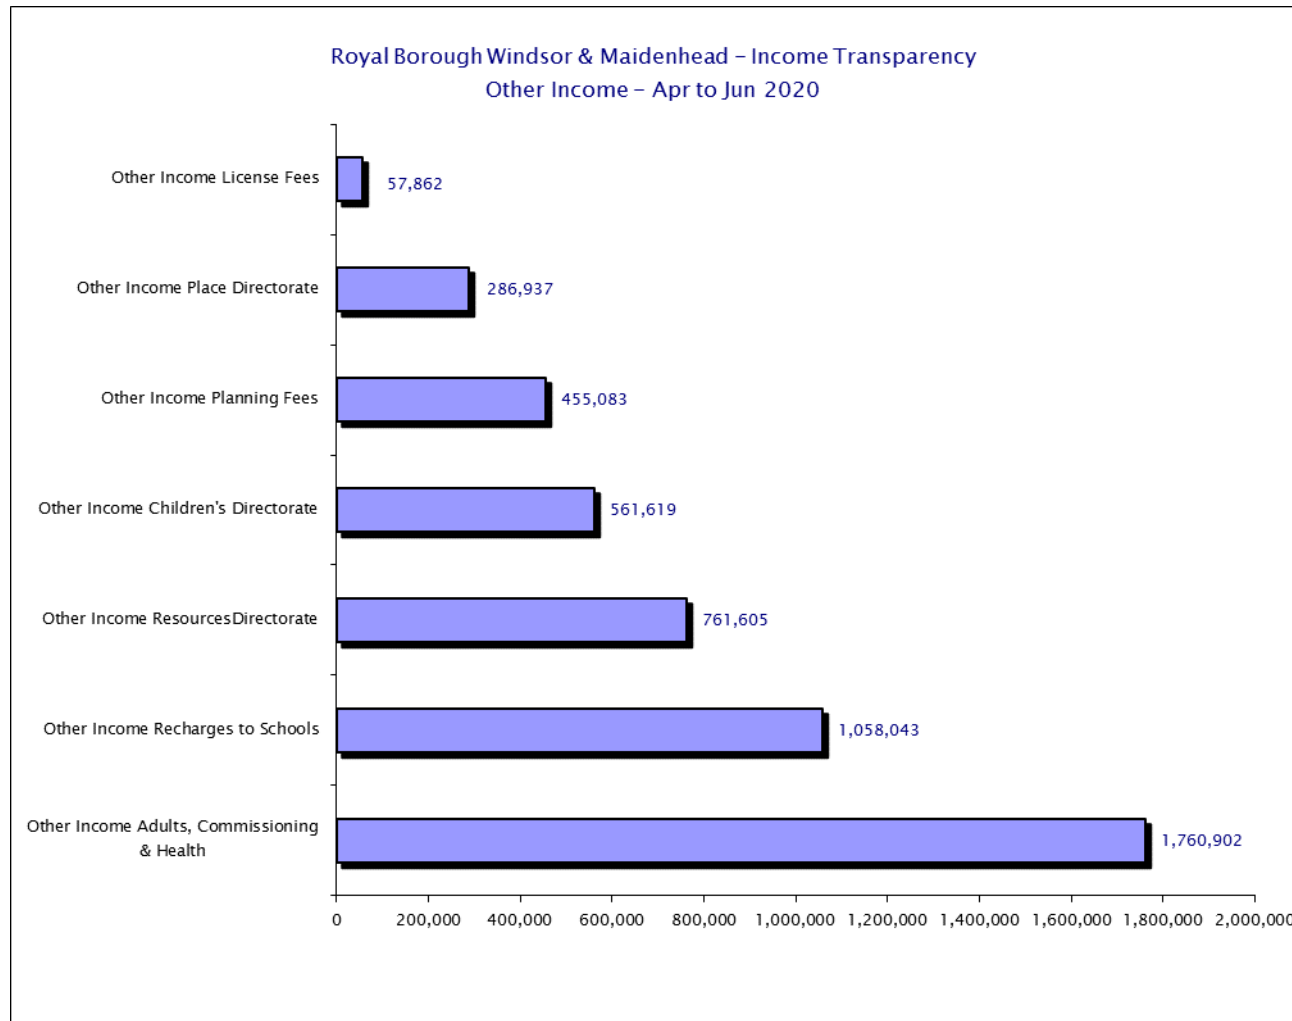

Please see csv files for data-sets

Royal Borough Windsor & Maidenhead – Income Transparency

Sources of Income – April 2020 to June 2020

Please see csv files for data-sets

Royal Borough Windsor & Maidenhead – Income Transparency

Sources of Income – April 2020 to June 2020

Please see csv files for data-sets

Royal Borough Windsor & Maidenhead – Income Transparency
Sources of Income – April 2020 to June 2020

Please see csv files for data-sets