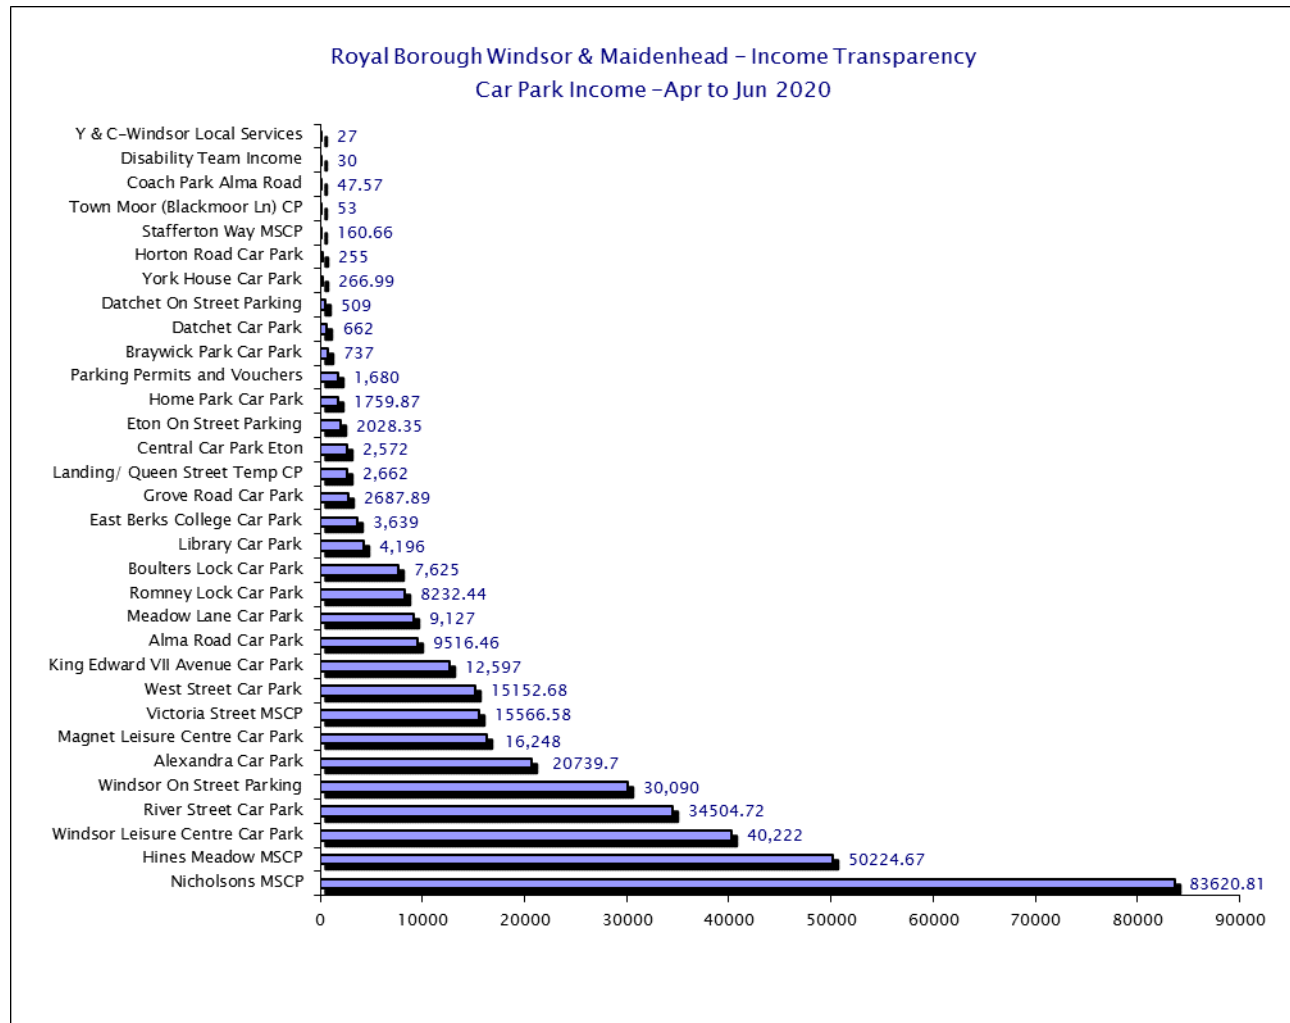

Royal Borough Windsor & Maidenhead – Income Transparency Sources of Income – April 2020 to June 2020

Please see csv files for data-sets