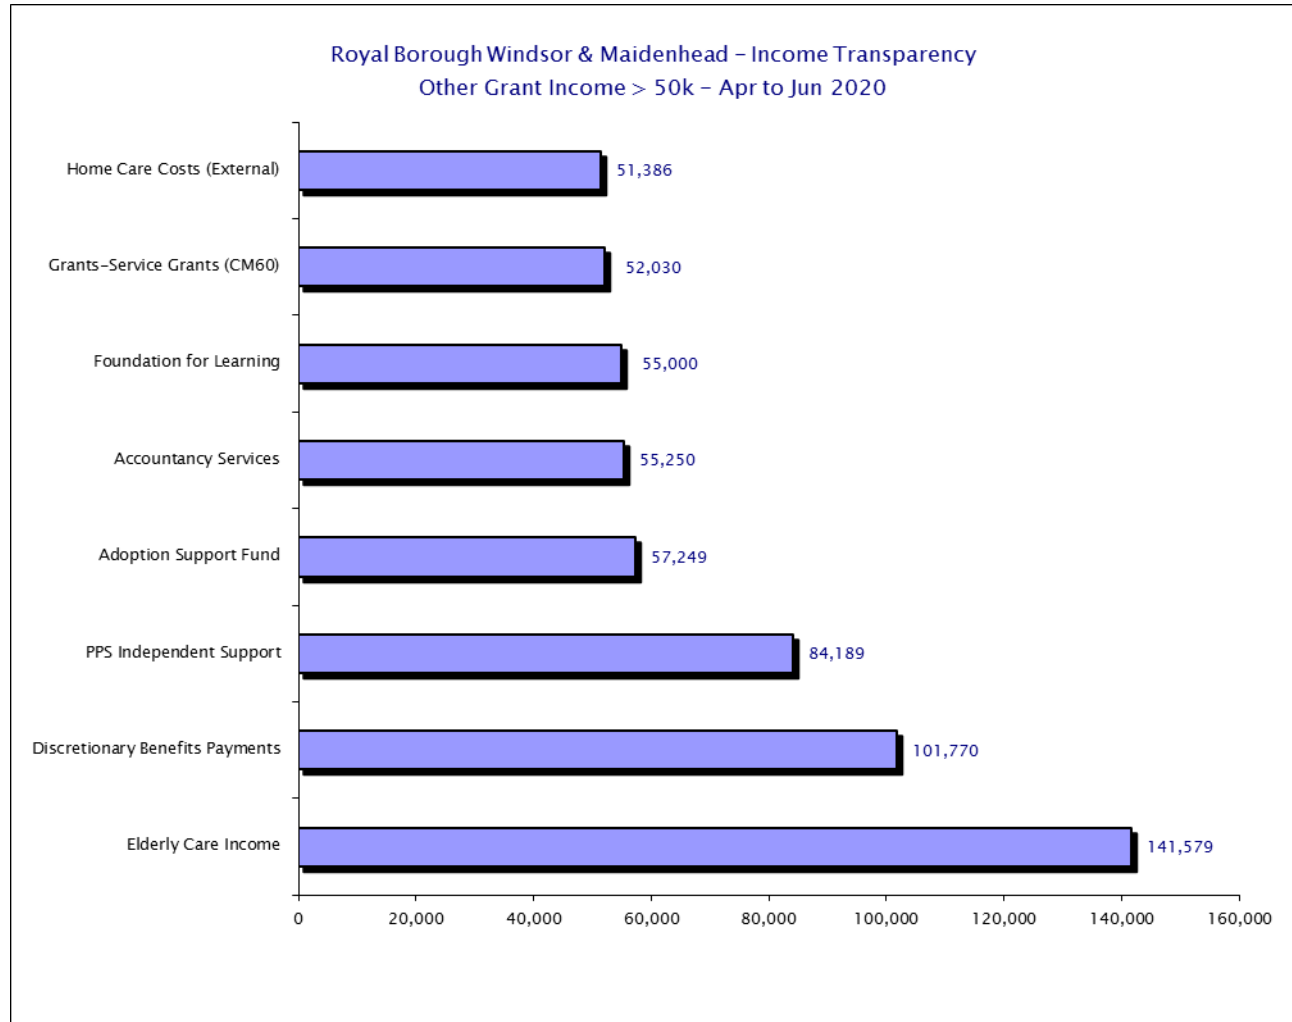

Sources of Income – April 2020 to June 2020

Please see csv files for data-sets

Royal Borough Windsor & Maidenhead – Income Transparency
Sources of Income – April 2020 to June 2020

Please see csv files for data-sets

Royal Borough Windsor & Maidenhead – Income Transparency
Sources of Income – April 2020 to June 2020

Please see csv files for data-sets

Royal Borough Windsor & Maidenhead – Income Transparency
Sources of Income – April 2020 to June 2020

Please see csv files for data-sets

Royal Borough Windsor & Maidenhead – Income Transparency
Sources of Income – April 2020 to June 2020

Please see csv files for data-sets

Royal Borough Windsor & Maidenhead – Income Transparency
Sources of Income – April 2020 to June 2020