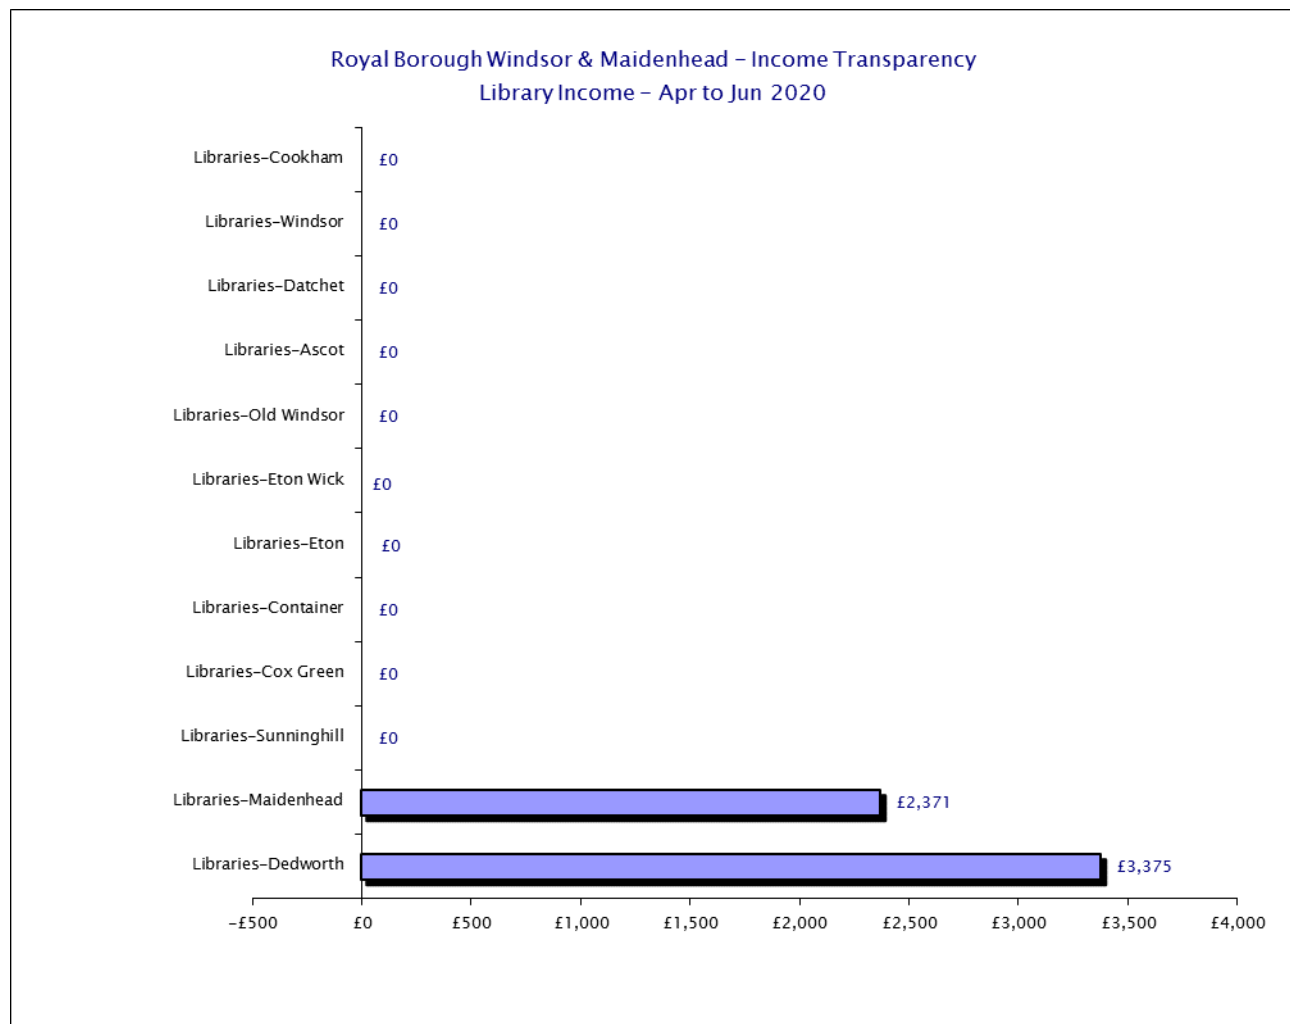

Royal Borough Windsor & Maidenhead – Income Transparency

Sources of Income – April 2020 to June 2020

Please see csv files for data-sets