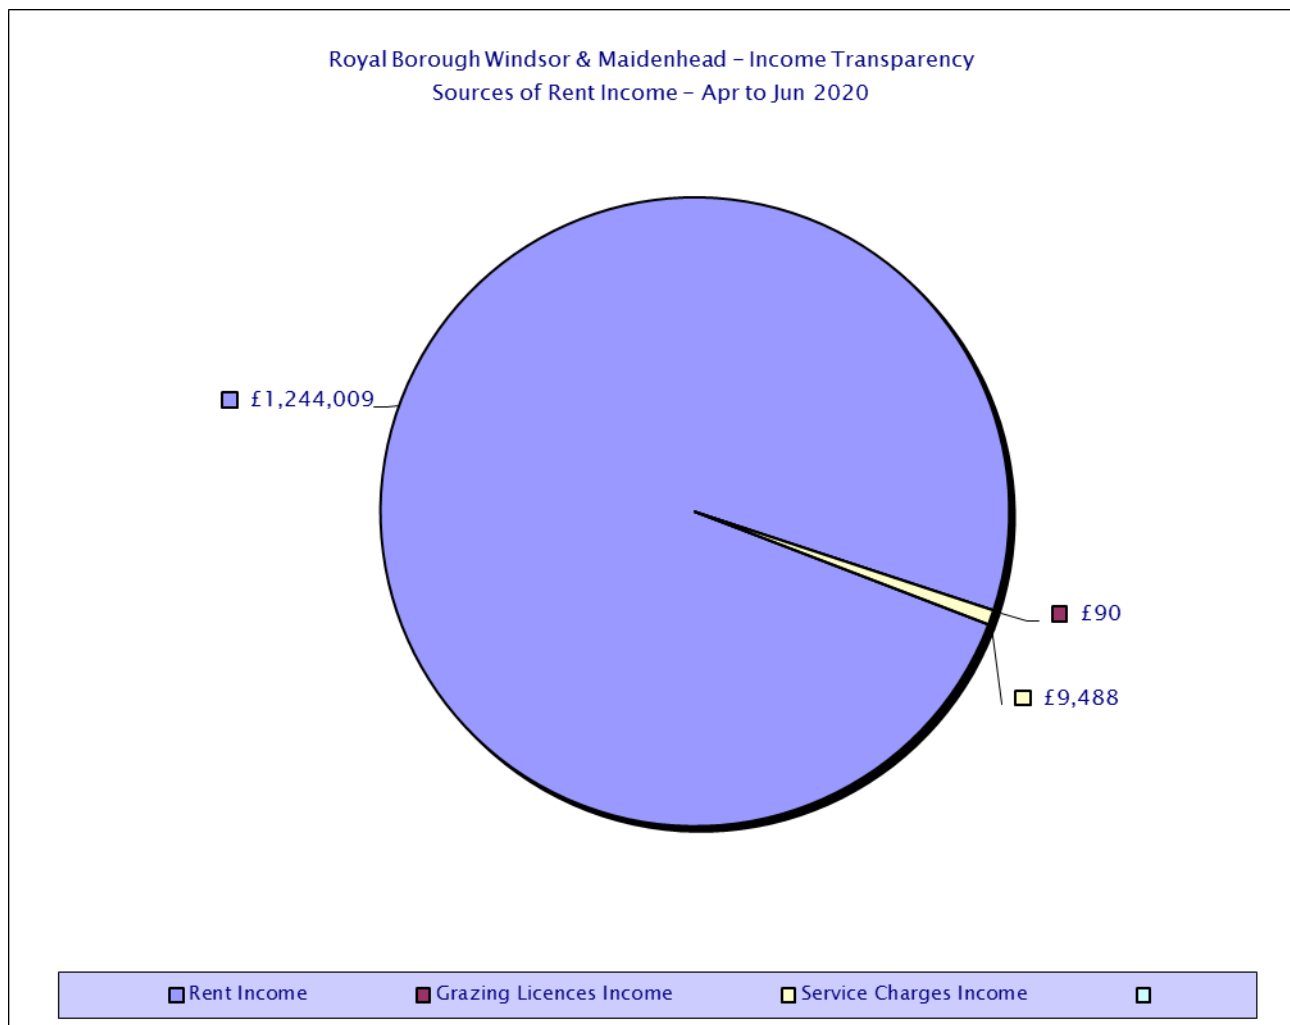

Royal Borough Windsor & Maidenhead – Income Transparency
Sources of Income – April 2020 to June 2020

Please see csv files for data-sets