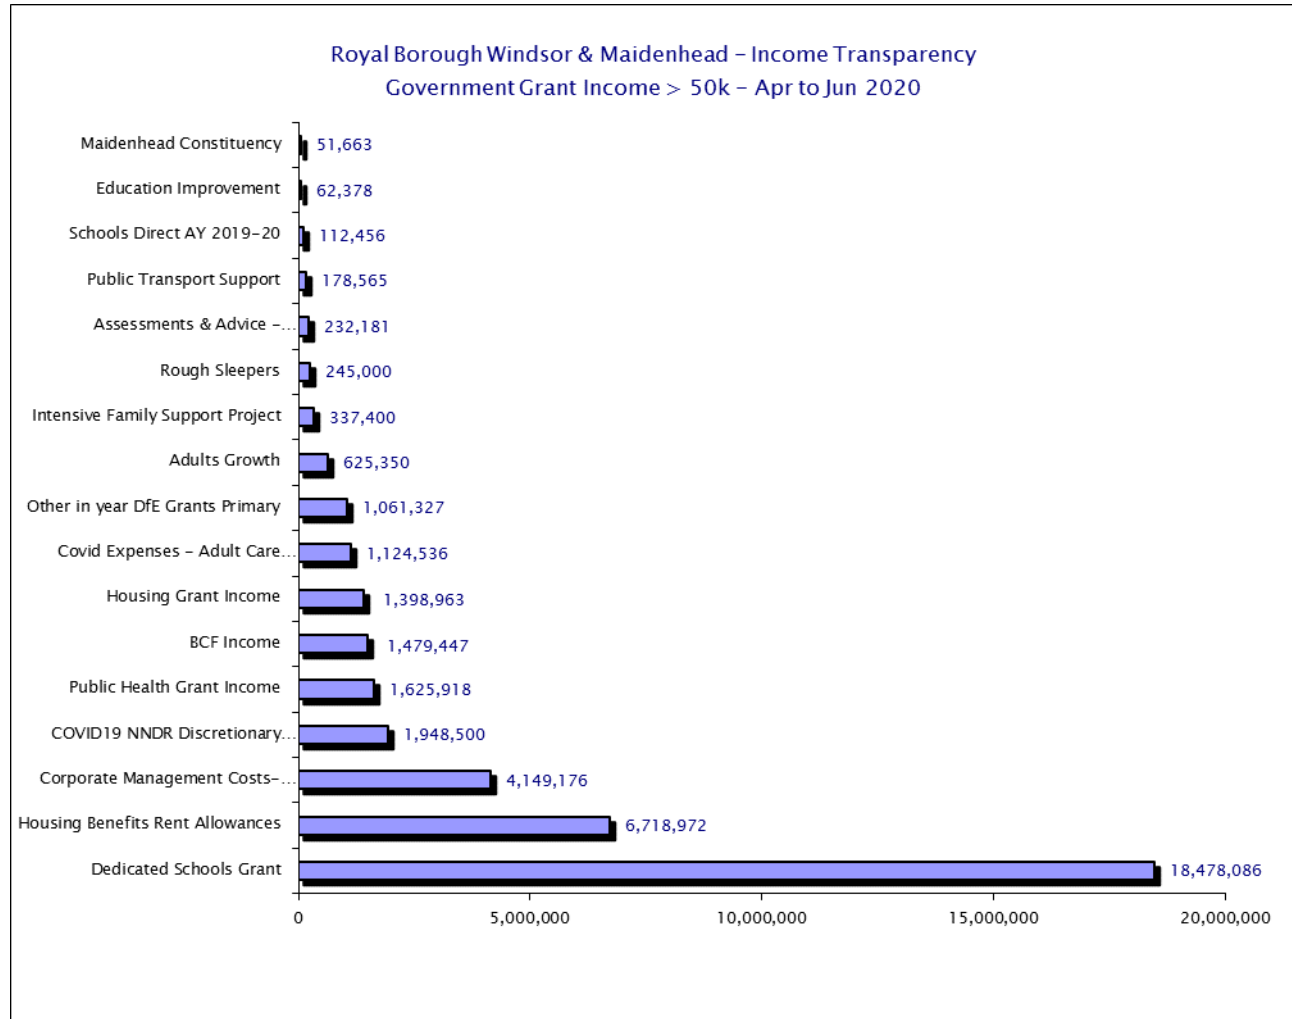

Sources of Income – April 2020 to June 2020

Please see csv files for data-sets

Royal Borough Windsor & Maidenhead – Income Transparency
Sources of Income – April 2020 to June 2020

Please see csv files for data-sets

Royal Borough Windsor & Maidenhead – Income Transparency
Sources of Income – April 2020 to June 2020

Please see csv files for data-sets

Royal Borough Windsor & Maidenhead – Income Transparency
Sources of Income – April 2020 to June 2020