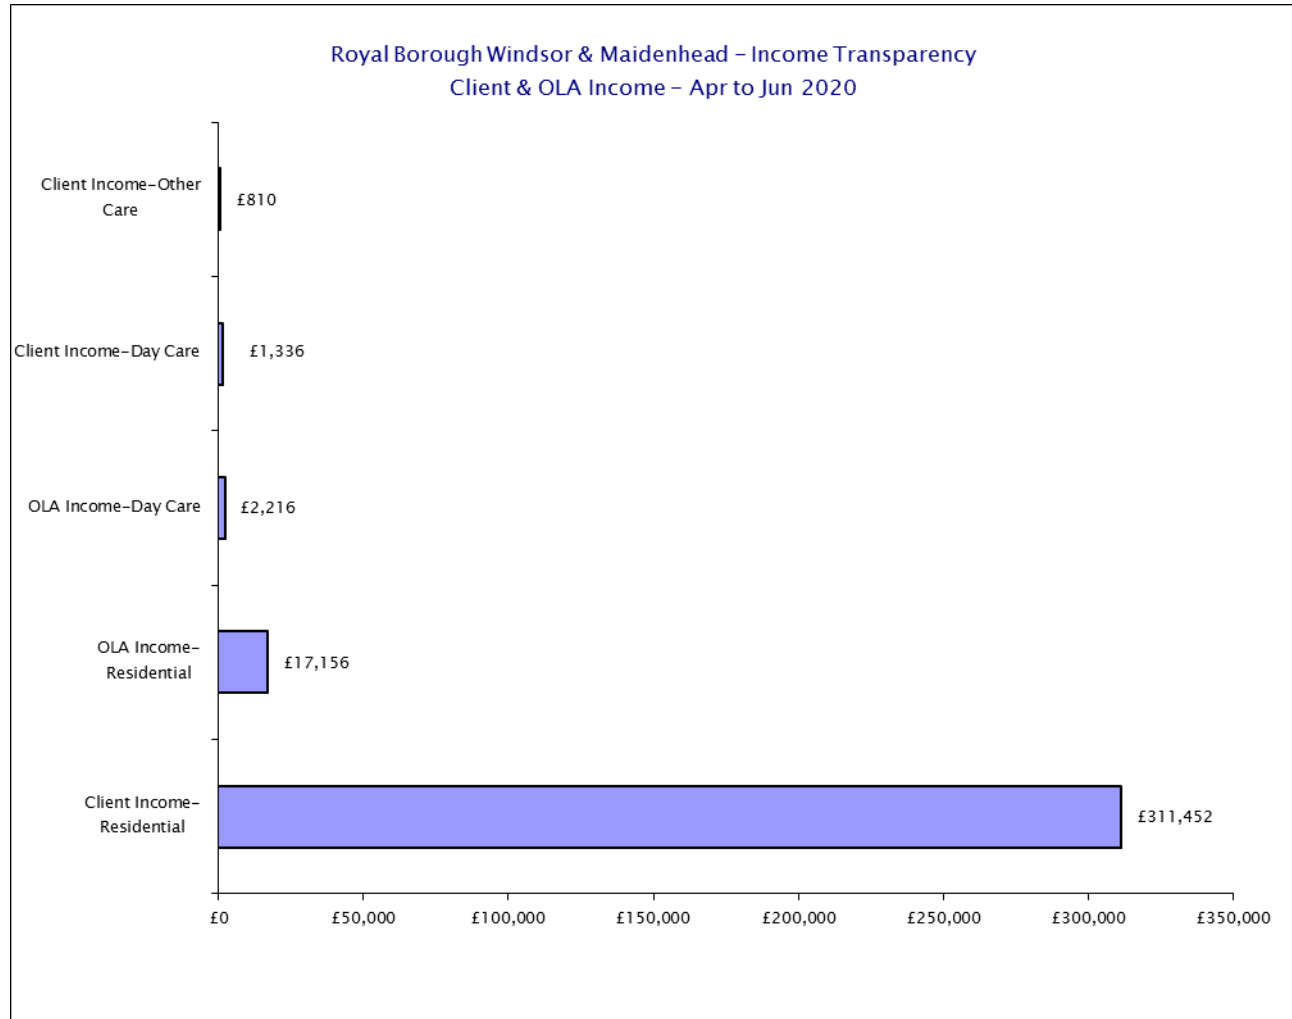

Royal Borough Windsor & Maidenhead – Income Transparency

Sources of Income – April 2020 to June 2020

Please see csv files for data-sets