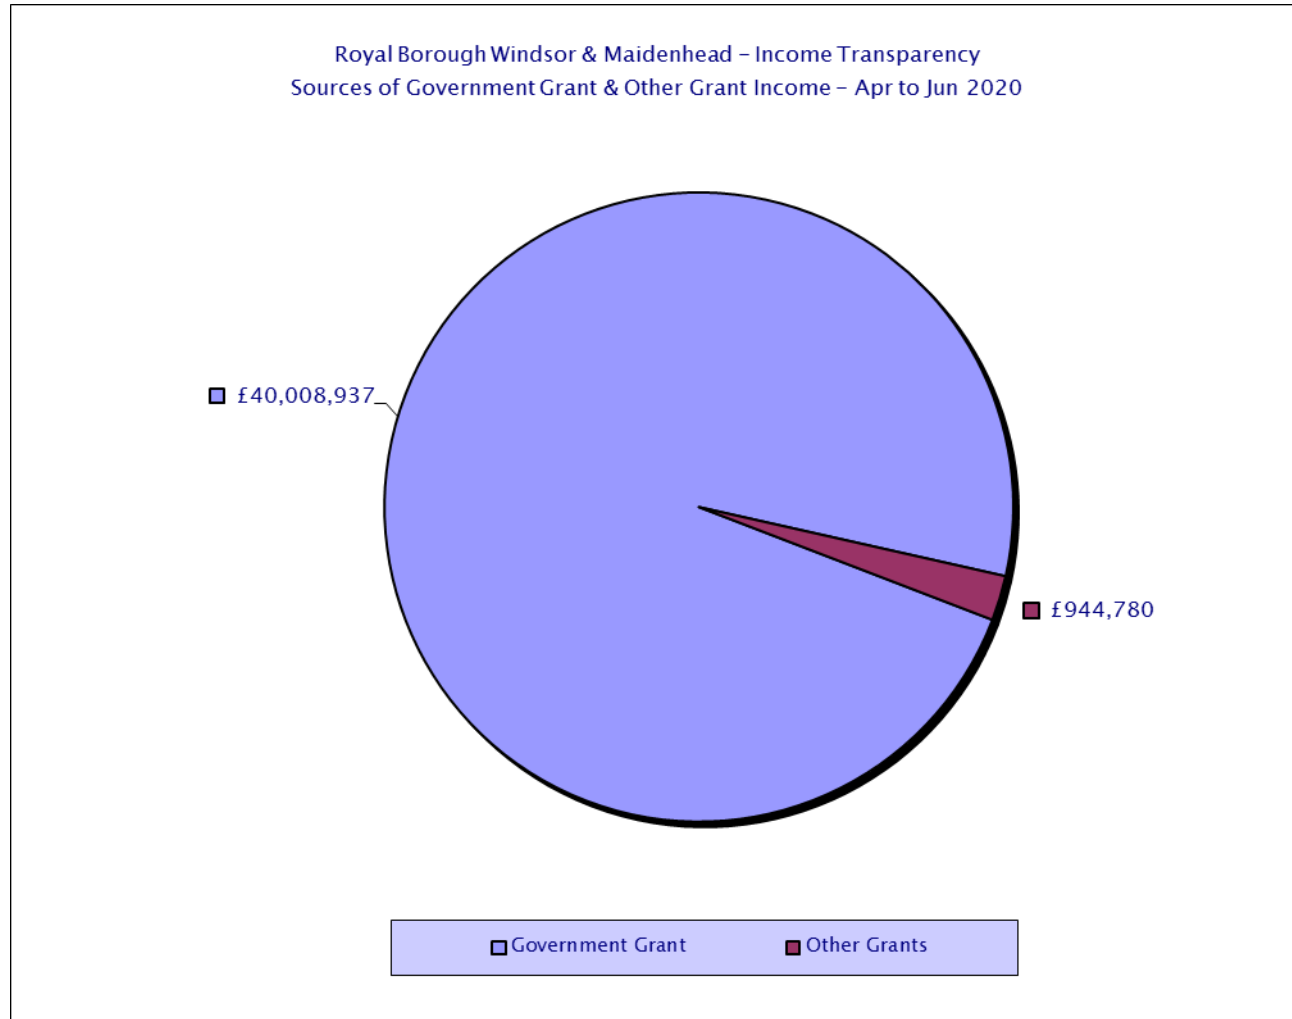

Sources of Income – April 2020 to June 2020

Please see csv files for data-sets

Royal Borough Windsor & Maidenhead – Income Transparency
Sources of Income – April 2020 to June 2020

Please see csv files for data-sets

Royal Borough Windsor & Maidenhead – Income Transparency
Sources of Income – April 2020 to June 2020

Please see csv files for data-sets

Royal Borough Windsor & Maidenhead – Income Transparency
Sources of Income – April 2020 to June 2020