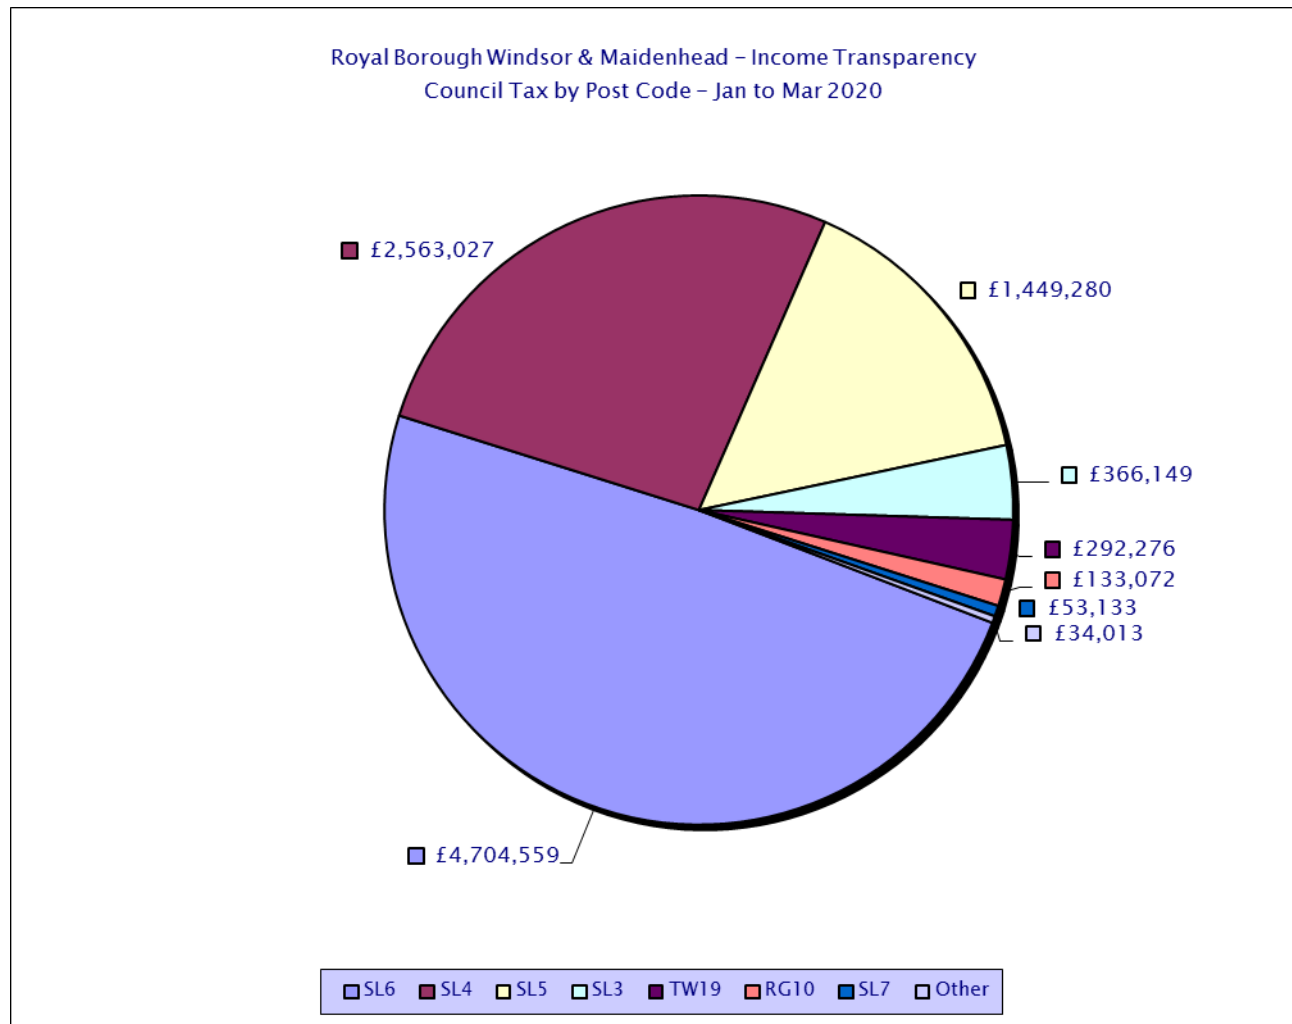

Royal Borough Windsor & Maidenhead – Income Transparency
Sources of Income – January 2020 to March 2020

Please see csv files for data-sets

Royal Borough Windsor & Maidenhead – Income Transparency Sources of Income – January 2020 to March 2020

Please see csv files for data-sets

Royal Borough Windsor & Maidenhead – Income Transparency
Sources of Income – January 2020 to March 2020

Please see csv files for data-sets

Royal Borough Windsor & Maidenhead – Income Transparency
Sources of Income – January 2020 to March 2020