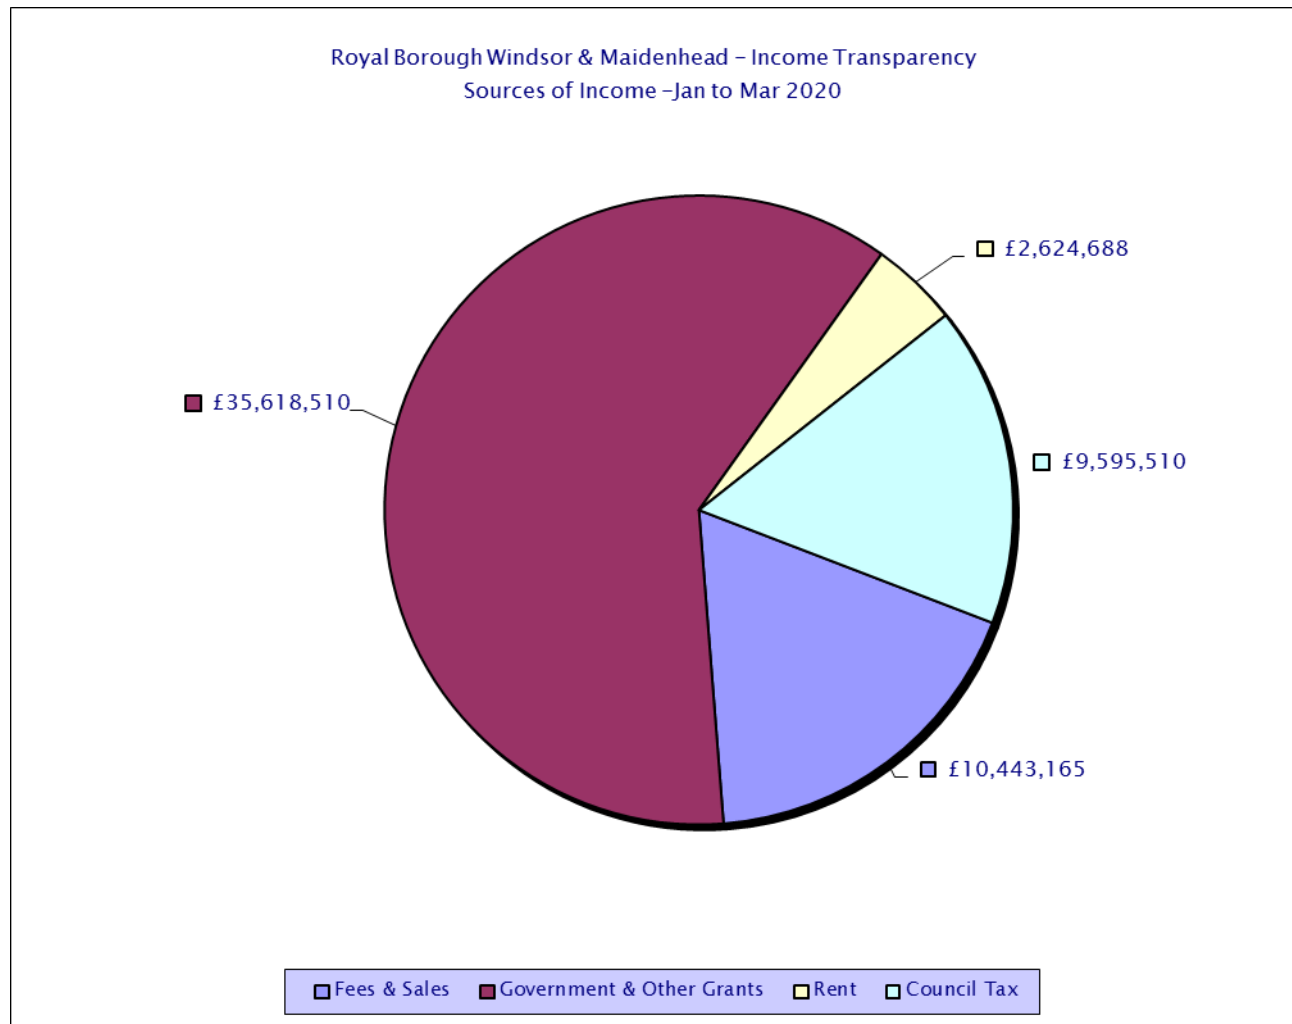

Royal Borough Windsor & Maidenhead – Income Transparency
Sources of Income – January 2020 to March 2020

Please see csv files for data-sets

Royal Borough Windsor & Maidenhead – Income Transparency Sources of Income – January 2020 to March 2020