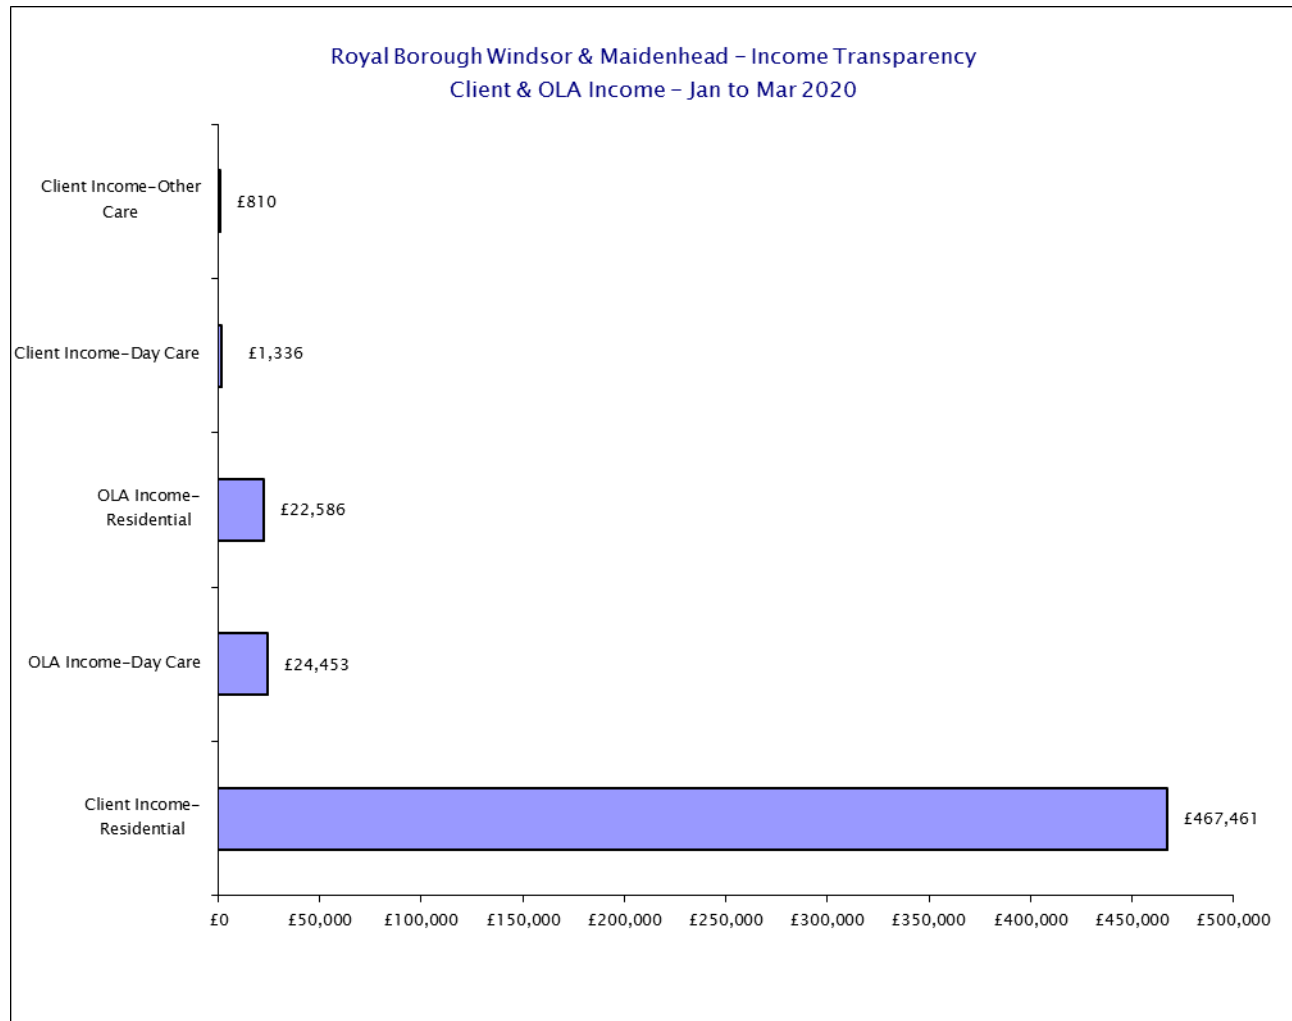

Please see csv files for data-sets

Royal Borough Windsor & Maidenhead – Income Transparency
Sources of Income – January 2020 to March 2020

Please see csv files for data-sets

Royal Borough Windsor & Maidenhead – Income Transparency
Sources of Income – January 2020 to March 2020

Please see csv files for data-sets

Royal Borough Windsor & Maidenhead – Income Transparency Sources of Income – January 2020 to March 2020

Please see csv files for data-sets

Royal Borough Windsor & Maidenhead – Income Transparency