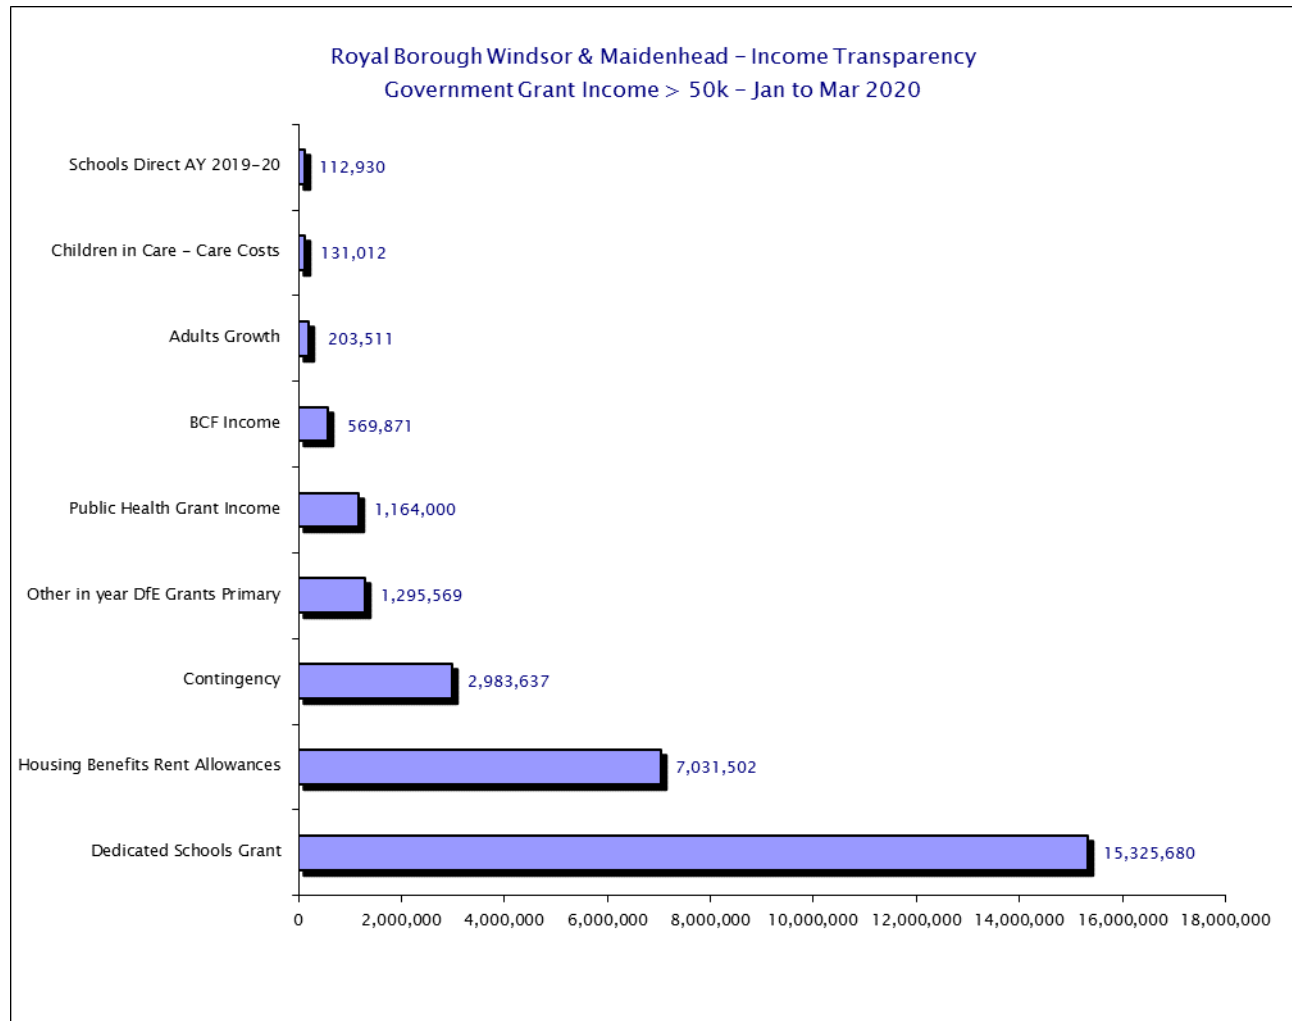

Sources of Income – January 2020 to March 2020

Please see csv files for data-sets

Royal Borough Windsor & Maidenhead – Income Transparency Sources of Income – January 2020 to March 2020

Please see csv files for data-sets

Royal Borough Windsor & Maidenhead – Income Transparency
Sources of Income – January 2020 to March 2020

Please see csv files for data-sets

Royal Borough Windsor & Maidenhead – Income Transparency
Sources of Income – January 2020 to March 2020