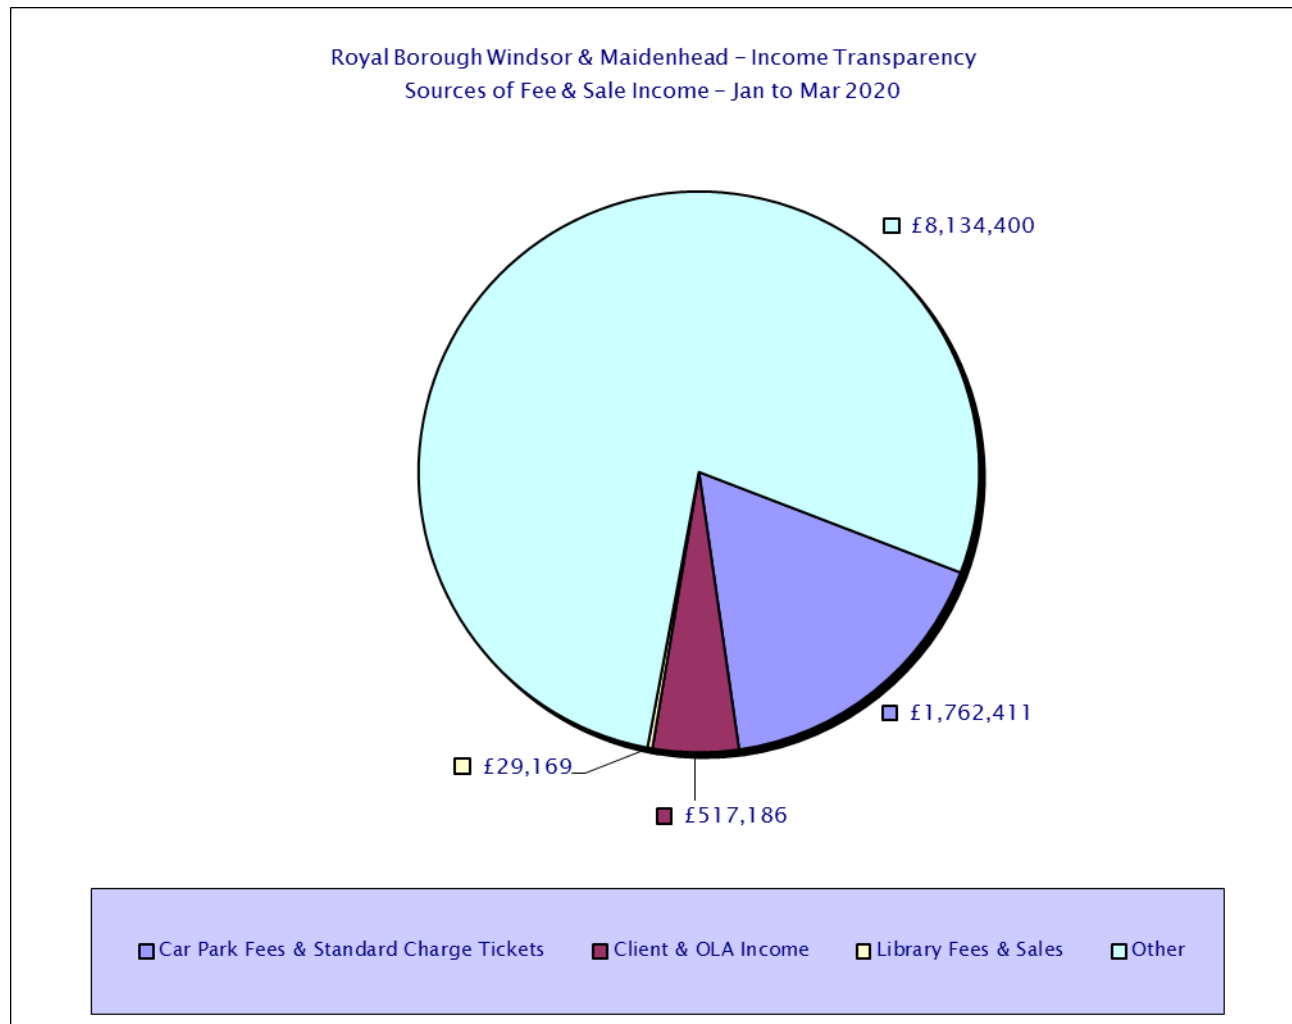

Royal Borough Windsor & Maidenhead – Income Transparency
Sources of Income – January 2020 to March 2020

Please see csv files for data-sets