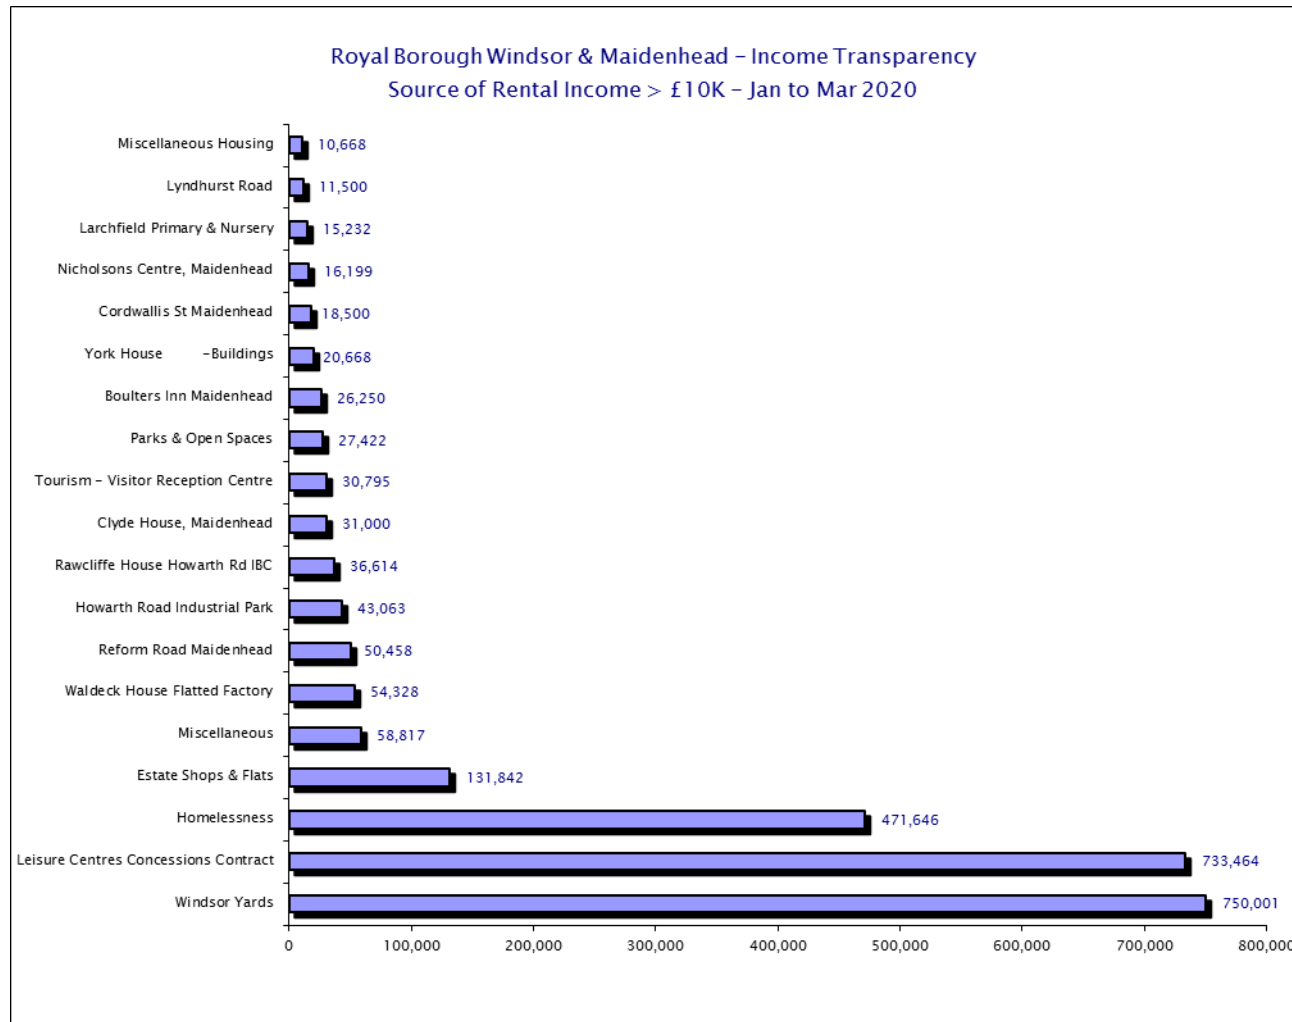

Royal Borough Windsor & Maidenhead – Income Transparency
Sources of Income – January 2020 to March 2020

Please see csv files for data-sets