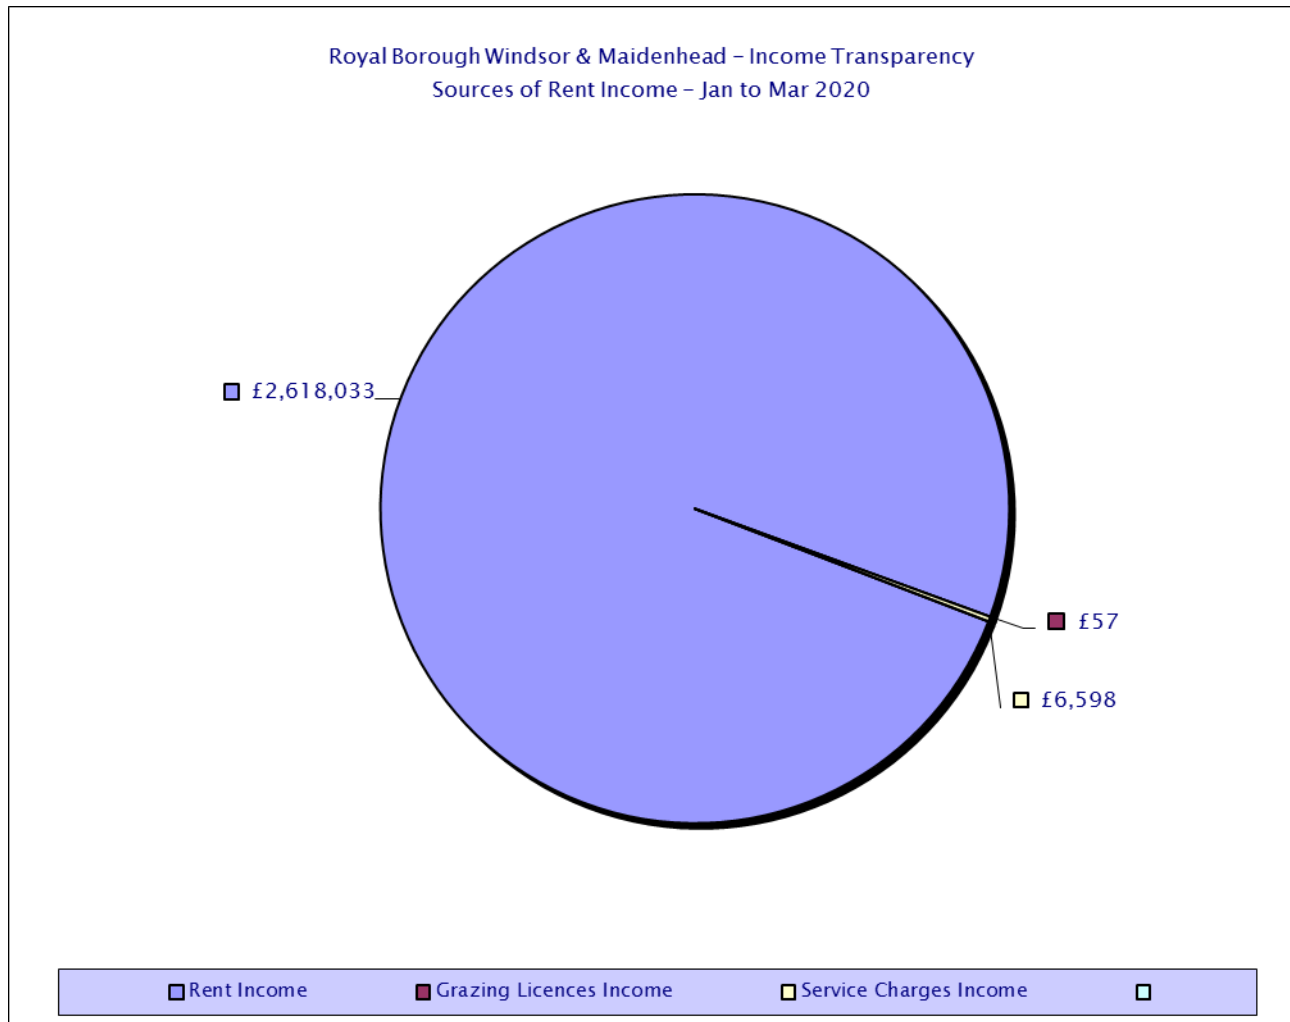

Royal Borough Windsor & Maidenhead – Income Transparency
Sources of Income – January 2020 to March 2020

Please see csv files for data-sets

Royal Borough Windsor & Maidenhead – Income Transparency
Sources of Income – January 2020 to March 2020

Please see csv files for data-sets

Royal Borough Windsor & Maidenhead – Income Transparency

Sources of Income – January 2020 to March 2020

Please see csv files for data-sets

Royal Borough Windsor & Maidenhead – Income Transparency
Sources of Income – January 2020 to March 2020