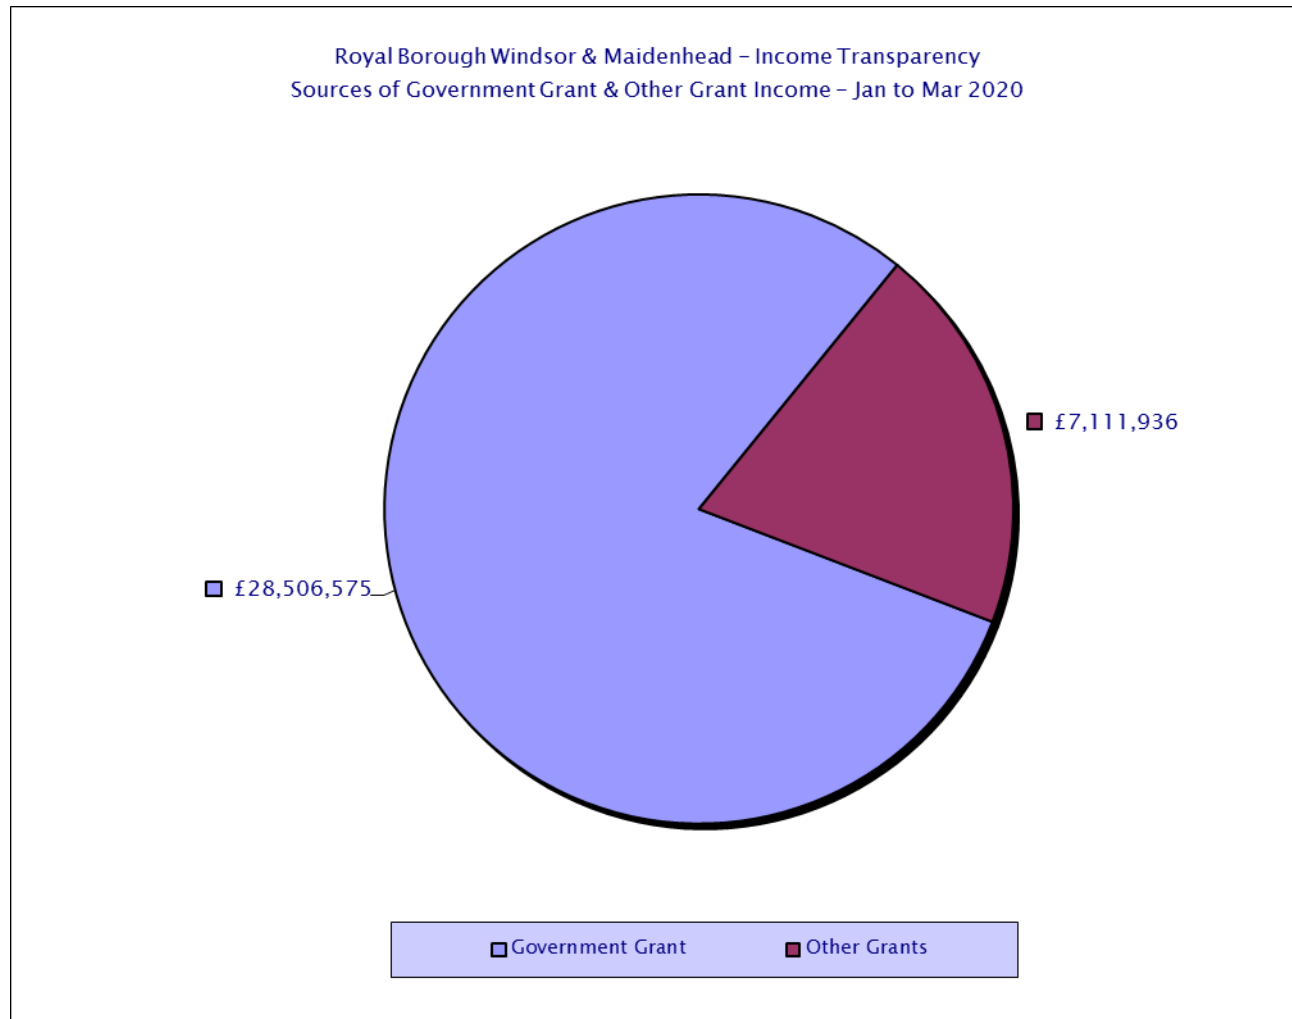

Sources of Income – January 2020 to March 2020

Please see csv files for data-sets

Royal Borough Windsor & Maidenhead – Income Transparency Sources of Income – January 2020 to March 2020

Please see csv files for data-sets

Royal Borough Windsor & Maidenhead – Income Transparency
Sources of Income – January 2020 to March 2020

Please see csv files for data-sets

Royal Borough Windsor & Maidenhead – Income Transparency
Sources of Income – January 2020 to March 2020