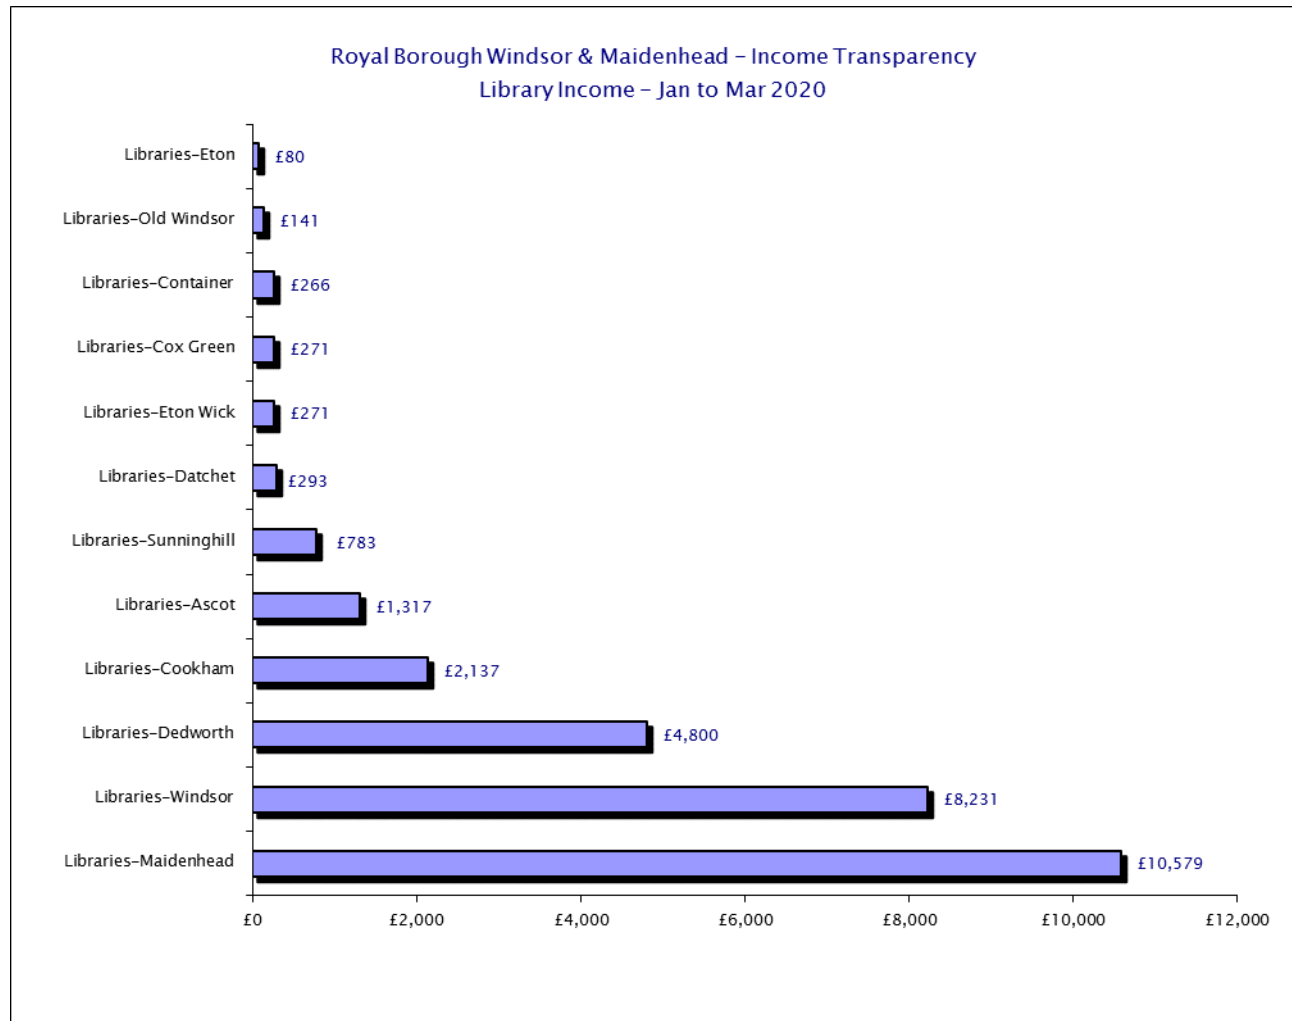

Royal Borough Windsor & Maidenhead – Income Transparency

Sources of Income – January 2020 to March 2020

Please see csv files for data-sets