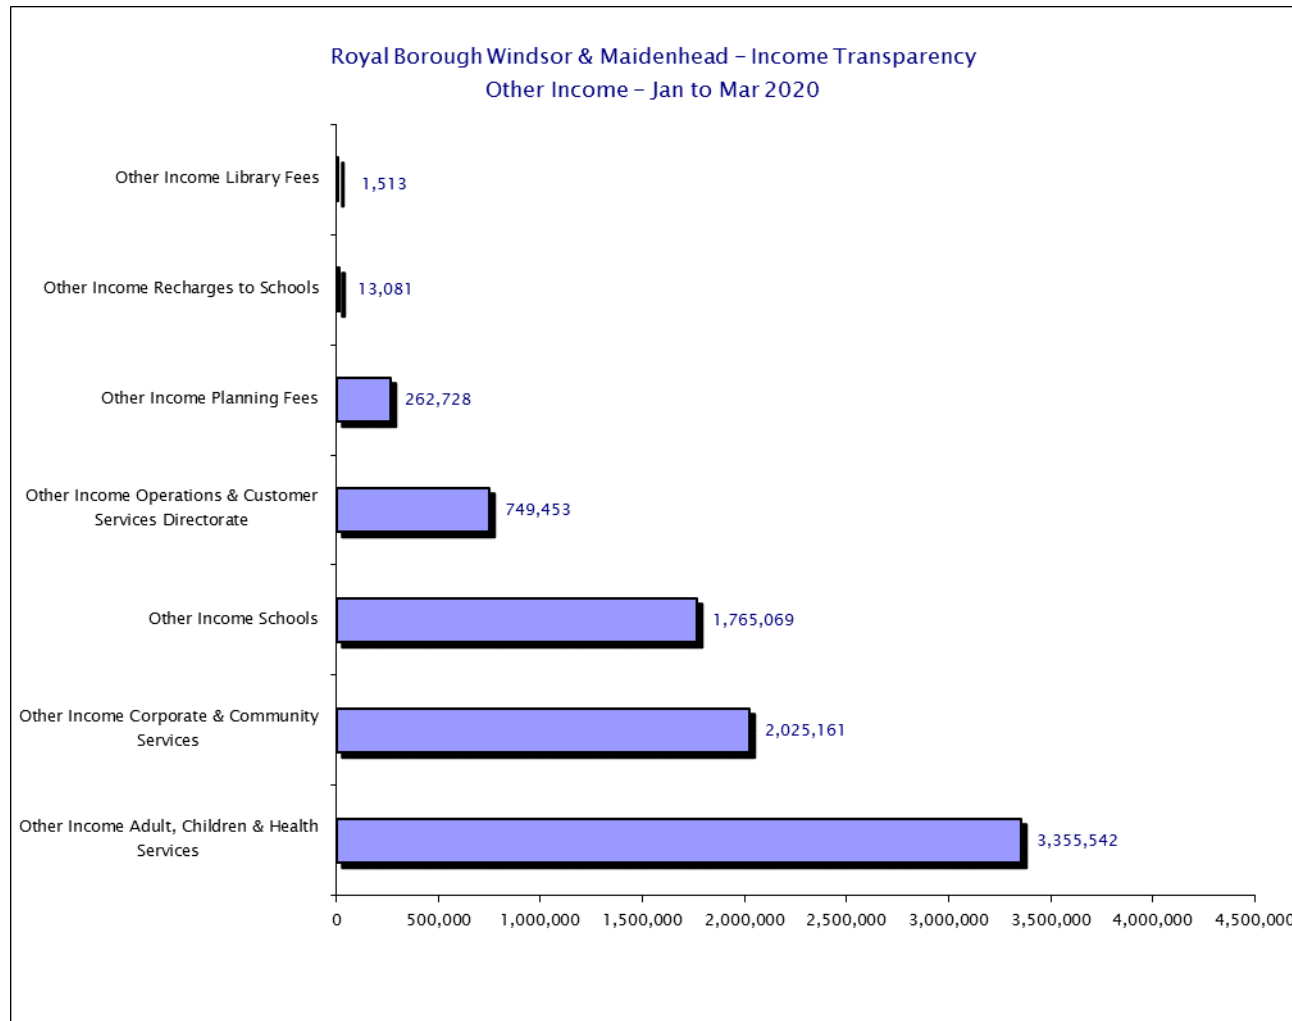

Royal Borough Windsor & Maidenhead – Income Transparency Sources of Income – January 2020 to March 2020

Please see csv files for data-sets