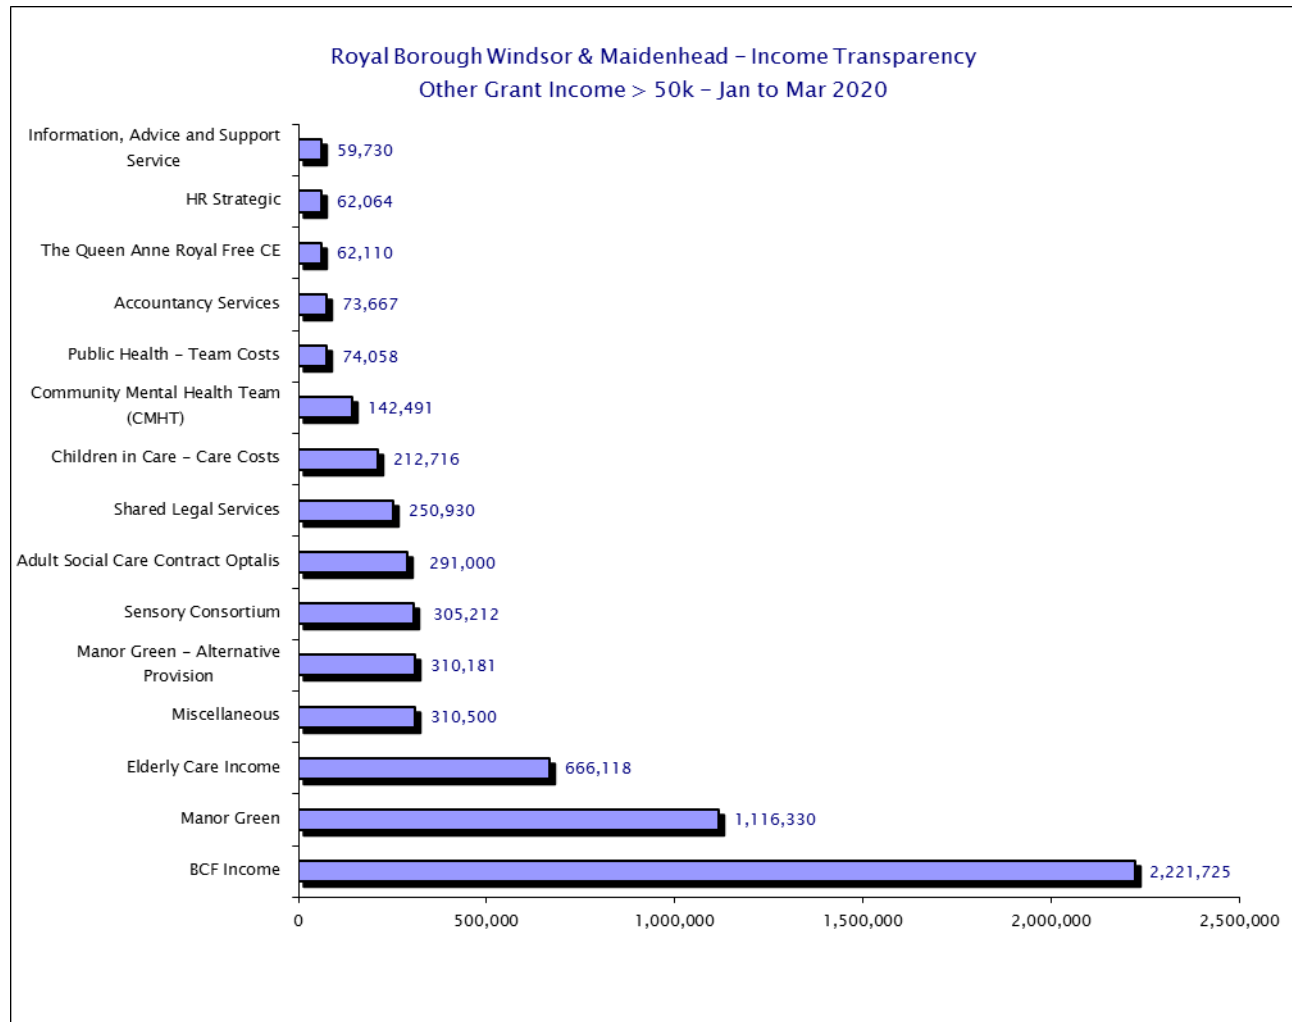

Royal Borough Windsor & Maidenhead – Income Transparency
Sources of Income – January 2020 to March 2020

Please see csv files for data-sets

Royal Borough Windsor & Maidenhead – Income Transparency
Sources of Income – January 2020 to March 2020

Please see csv files for data-sets

Royal Borough Windsor & Maidenhead – Income Transparency

Sources of Income – January 2020 to March 2020

Please see csv files for data-sets

Royal Borough Windsor & Maidenhead – Income Transparency
Sources of Income – January 2020 to March 2020