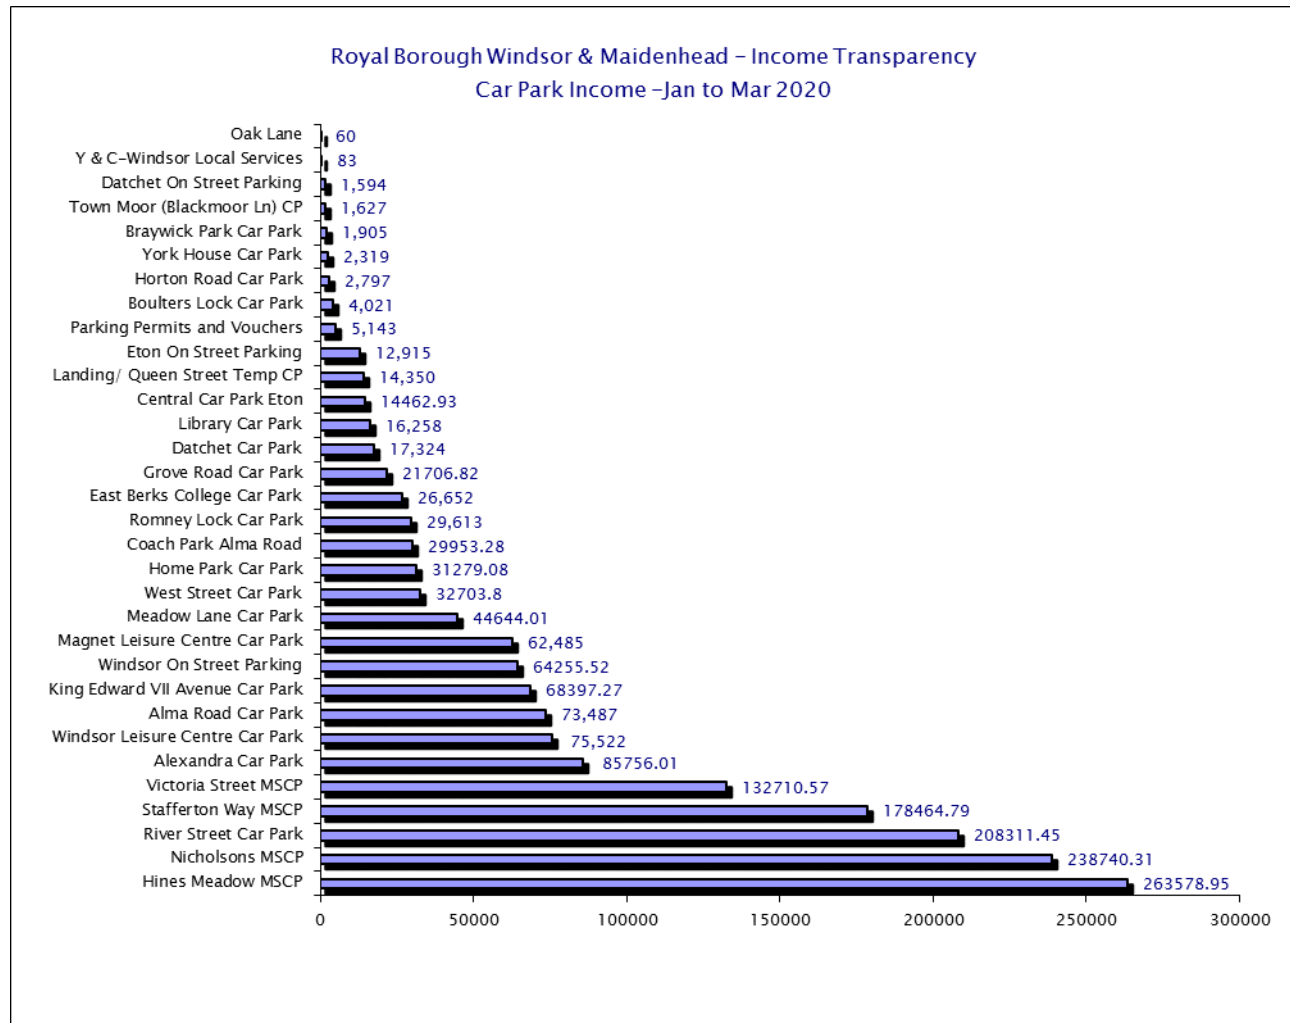

Royal Borough Windsor & Maidenhead – Income Transparency
Sources of Income – January 2020 to March 2020

Please see csv files for data-sets