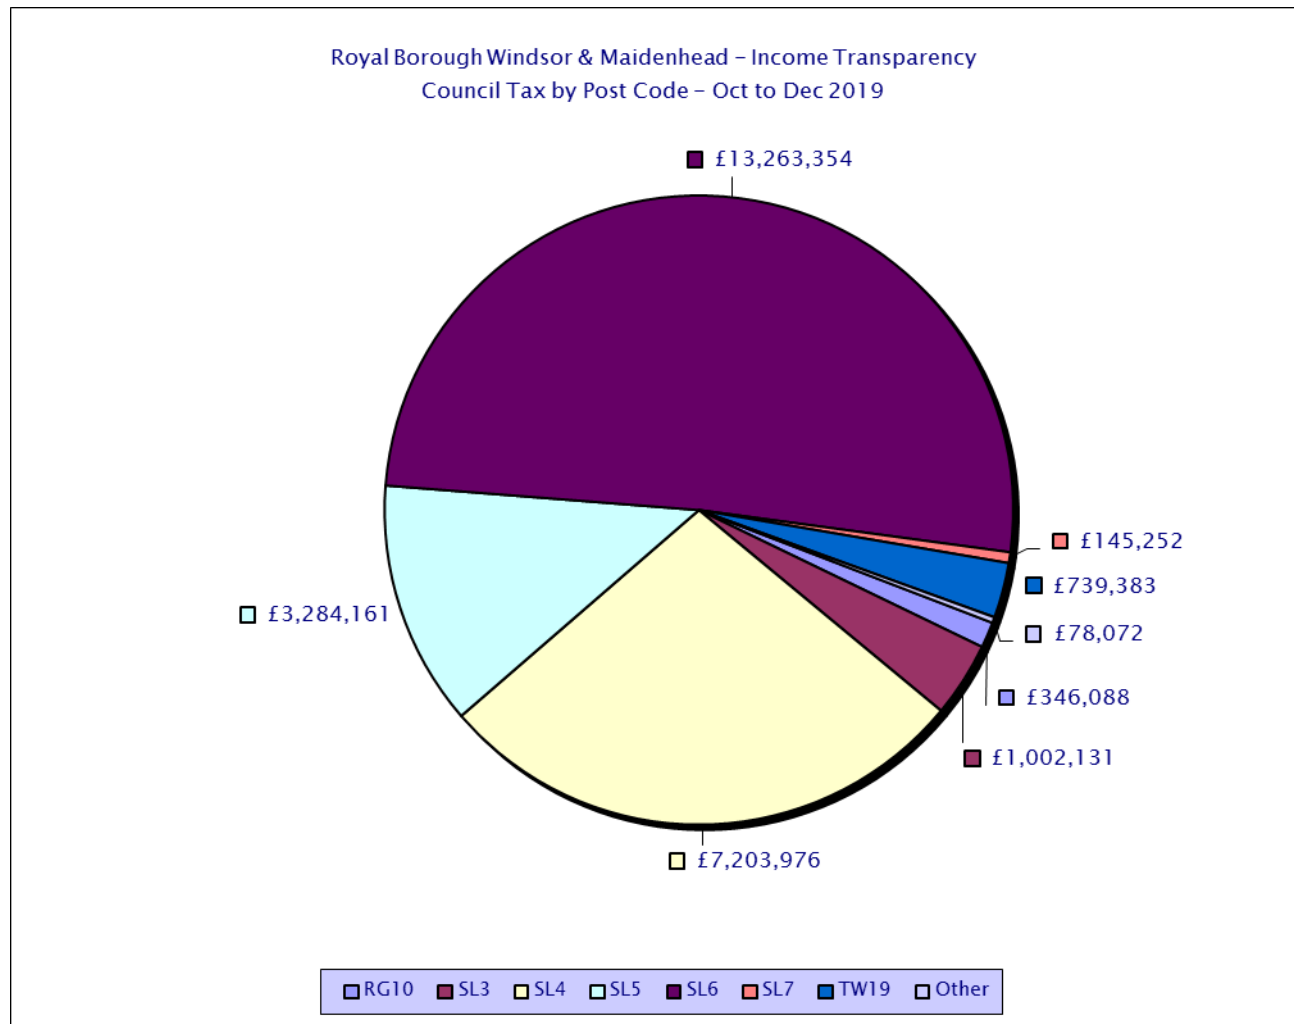

Royal Borough Windsor & Maidenhead – Income Transparency
Sources of Income – October 2019 to December 2019

Please see csv files for data-sets

Royal Borough Windsor & Maidenhead – Income Transparency
Sources of Income – October 2019 to December 2019

Please see csv files for data-sets

Royal Borough Windsor & Maidenhead – Income Transparency
Sources of Income – October 2019 to December 2019

Please see csv files for data-sets

Royal Borough Windsor & Maidenhead – Income Transparency
Sources of Income – October 2019 to December 2019