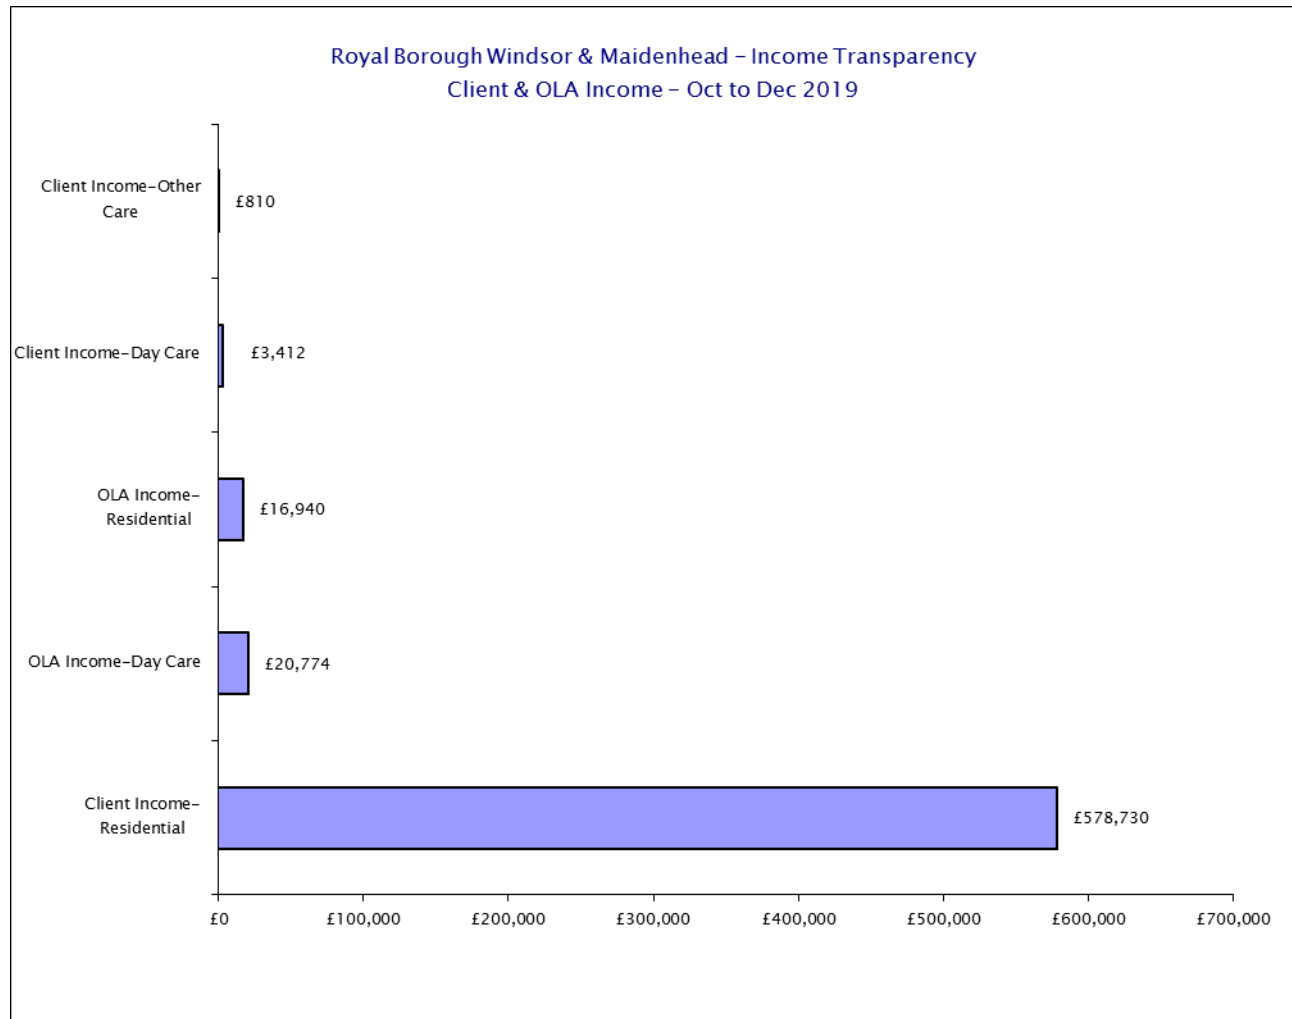

Royal Borough Windsor & Maidenhead – Income Transparency
Sources of Income – October 2019 to December 2019

Please see csv files for data-sets

Royal Borough Windsor & Maidenhead – Income Transparency
Sources of Income – October 2019 to December 2019

Please see csv files for data-sets

Royal Borough Windsor & Maidenhead – Income Transparency
Sources of Income – October 2019 to December 2019

Please see csv files for data-sets

Royal Borough Windsor & Maidenhead – Income Transparency
Sources of Income – October 2019 to December 2019