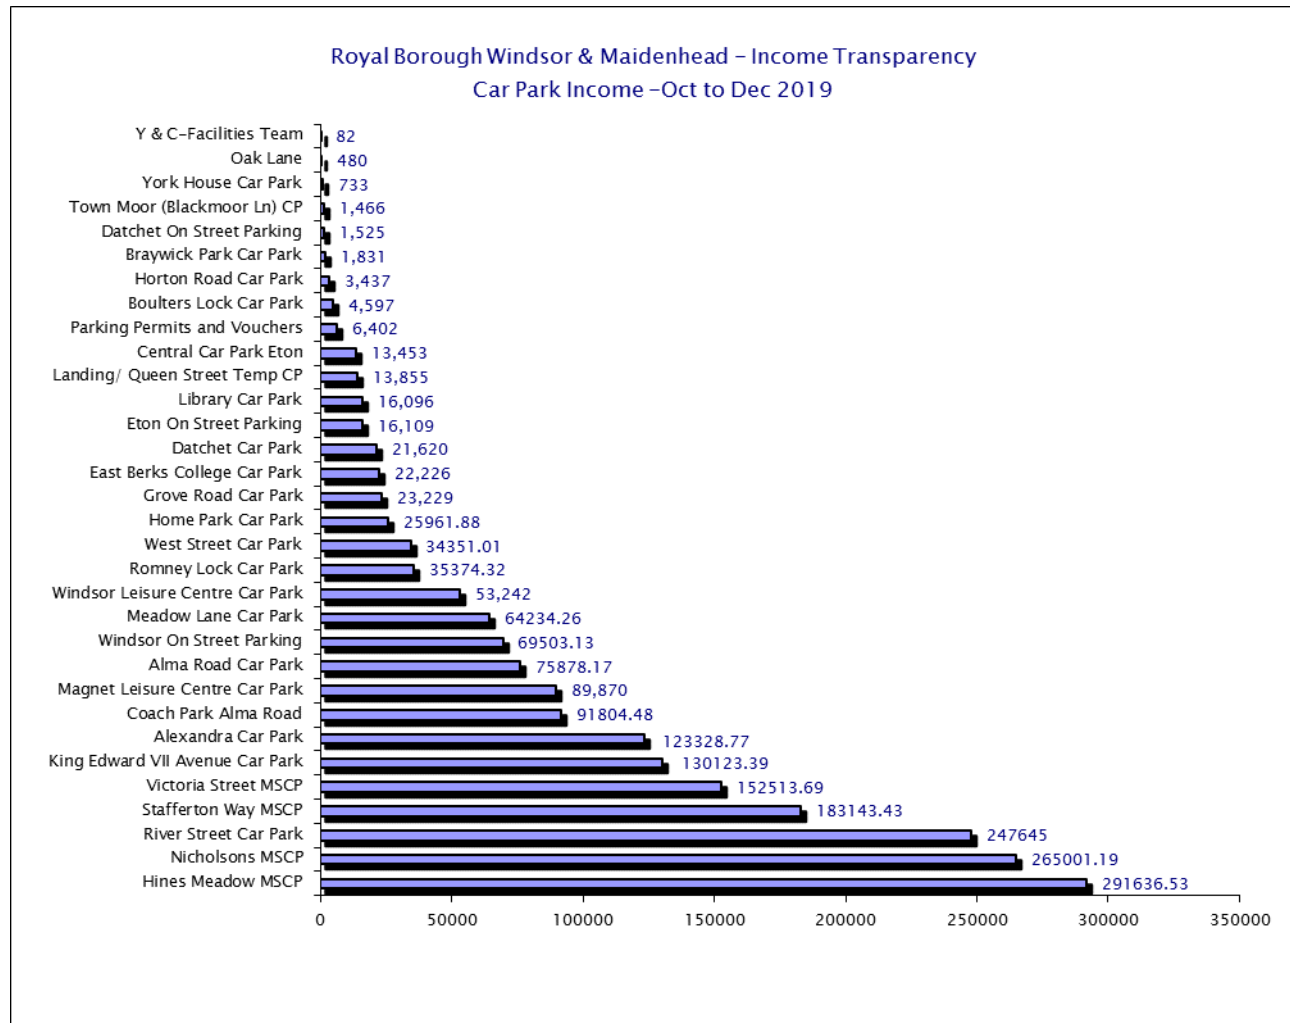

Royal Borough Windsor & Maidenhead – Income Transparency
Sources of Income – October 2019 to December 2019

Please see csv files for data-sets