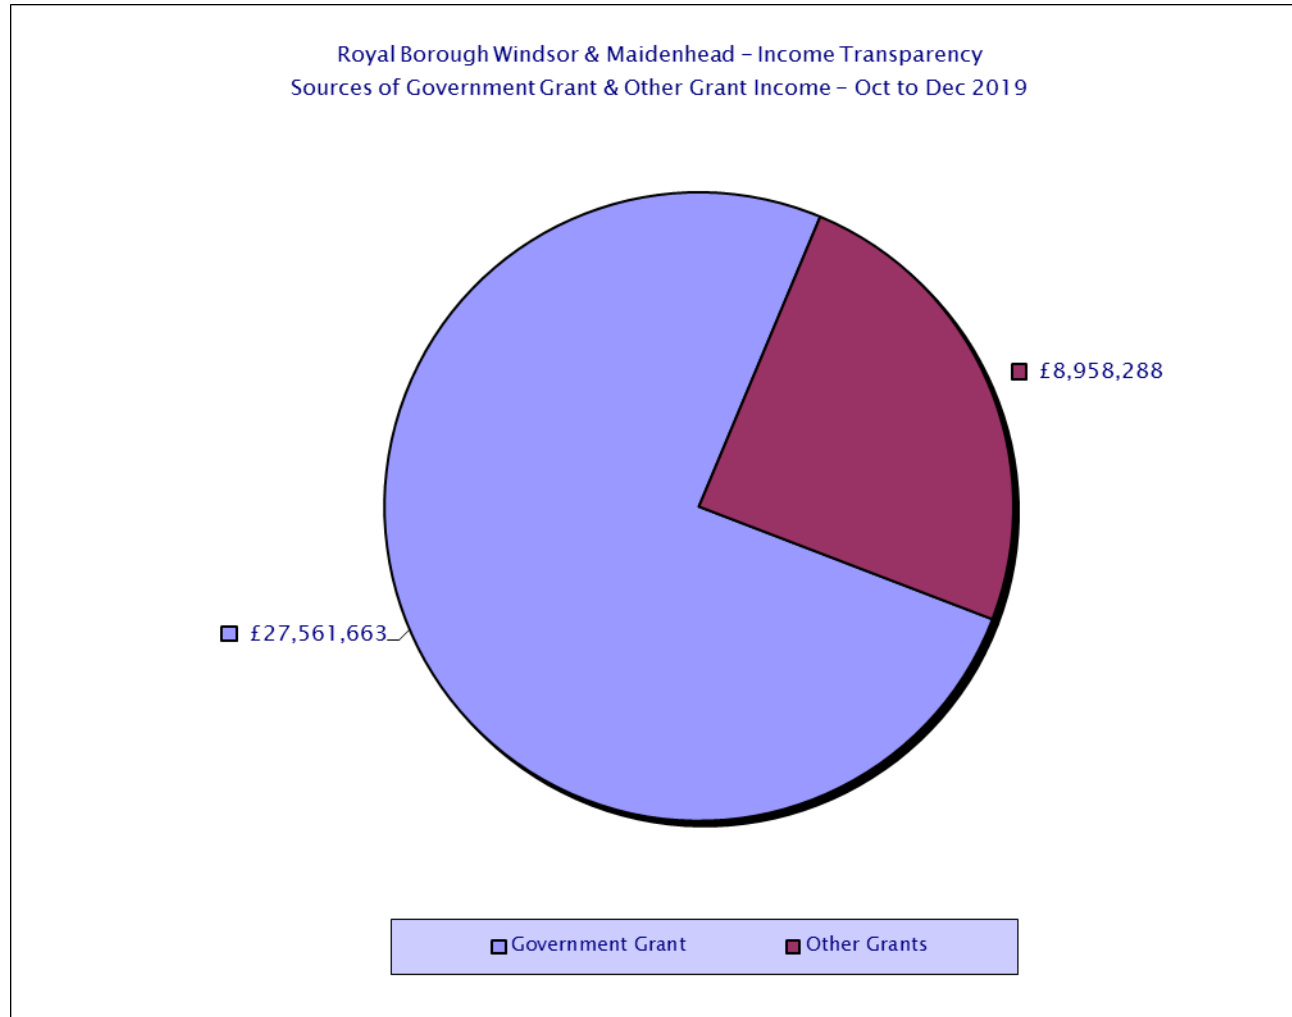

Please see csv files for data-sets

Royal Borough Windsor & Maidenhead – Income Transparency
Sources of Income – October 2019 to December 2019

Please see csv files for data-sets

Royal Borough Windsor & Maidenhead – Income Transparency
Sources of Income – October 2019 to December 2019