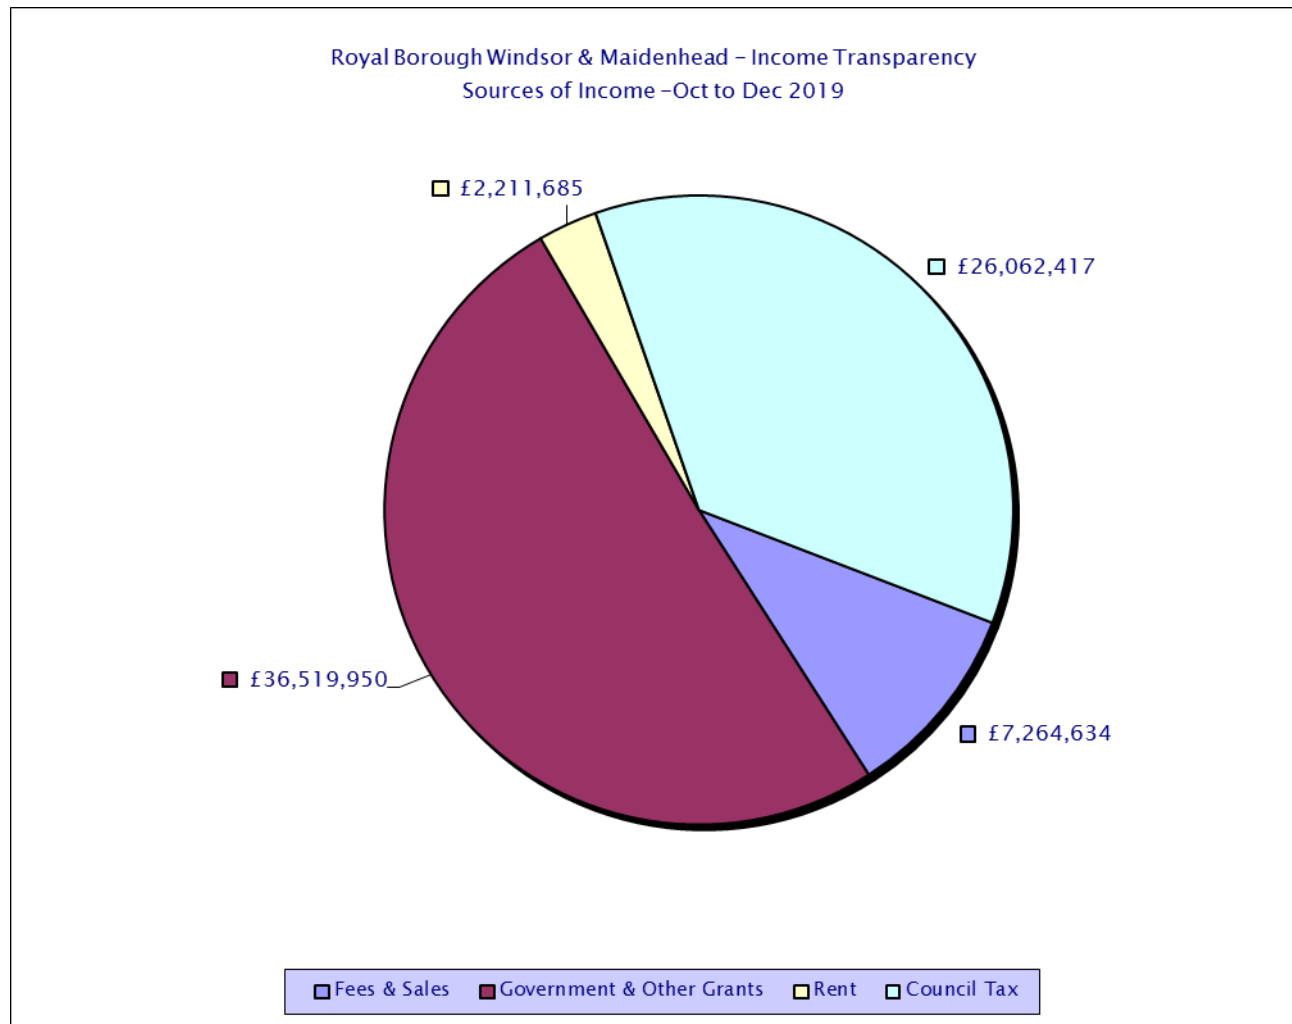

Royal Borough Windsor & Maidenhead – Income Transparency
Sources of Income – October 2019 to December 2019

Please see csv files for data-sets

Royal Borough Windsor & Maidenhead – Income Transparency
Sources of Income – October 2019 to December 2019

Please see csv files for data-sets

Royal Borough Windsor & Maidenhead – Income Transparency
Sources of Income – October 2019 to December 2019

Please see csv files for data-sets

Royal Borough Windsor & Maidenhead – Income Transparency
Sources of Income – October 2019 to December 2019