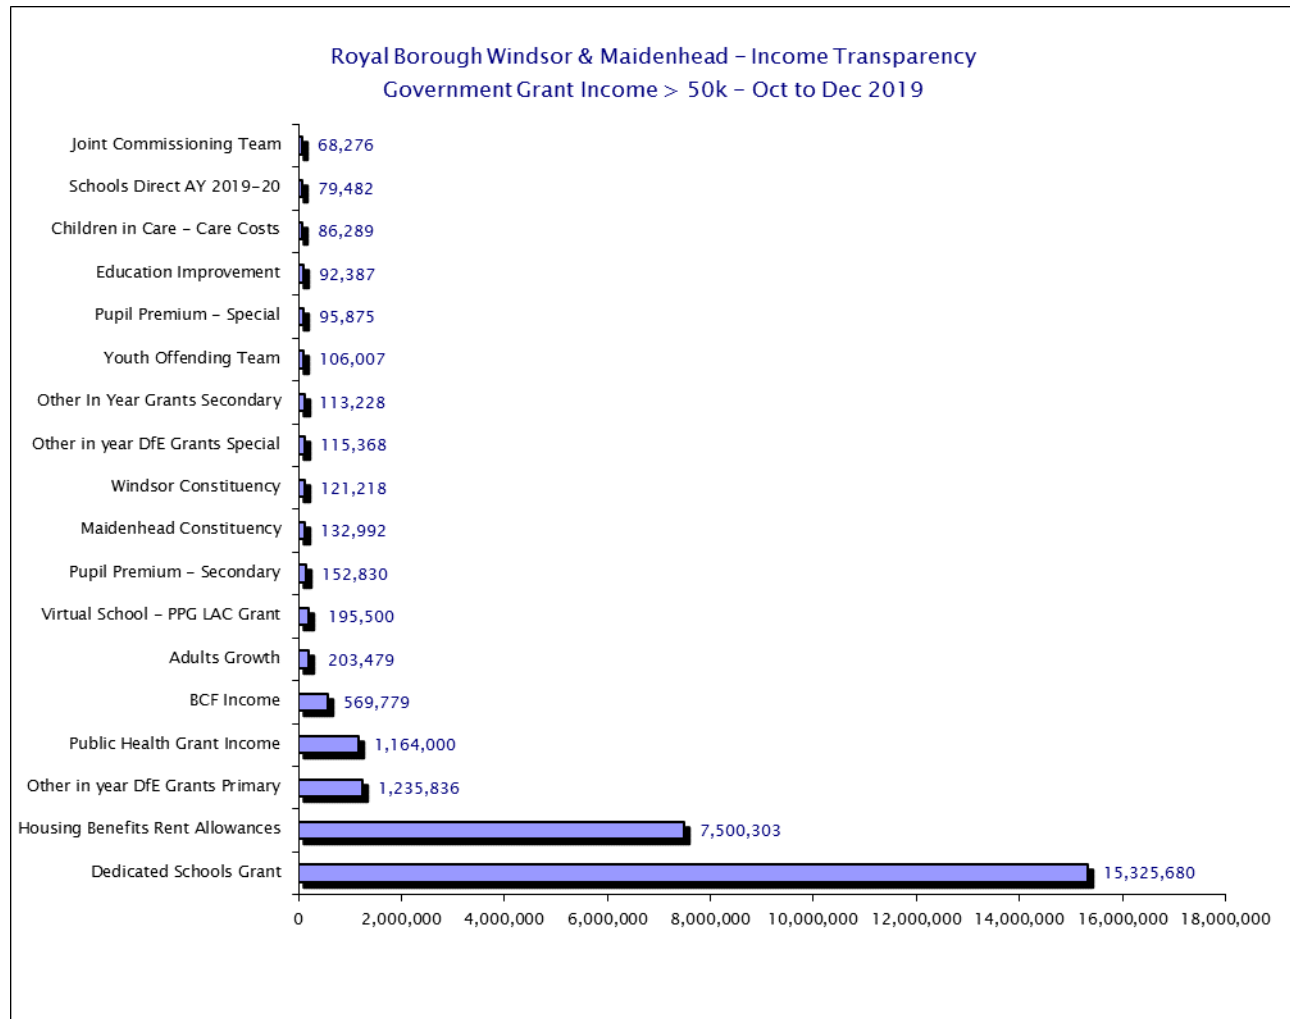

Please see csv files for data-sets

Royal Borough Windsor & Maidenhead – Income Transparency
Sources of Income – October 2019 to December 2019

Please see csv files for data-sets

Royal Borough Windsor & Maidenhead – Income Transparency
Sources of Income – October 2019 to December 2019