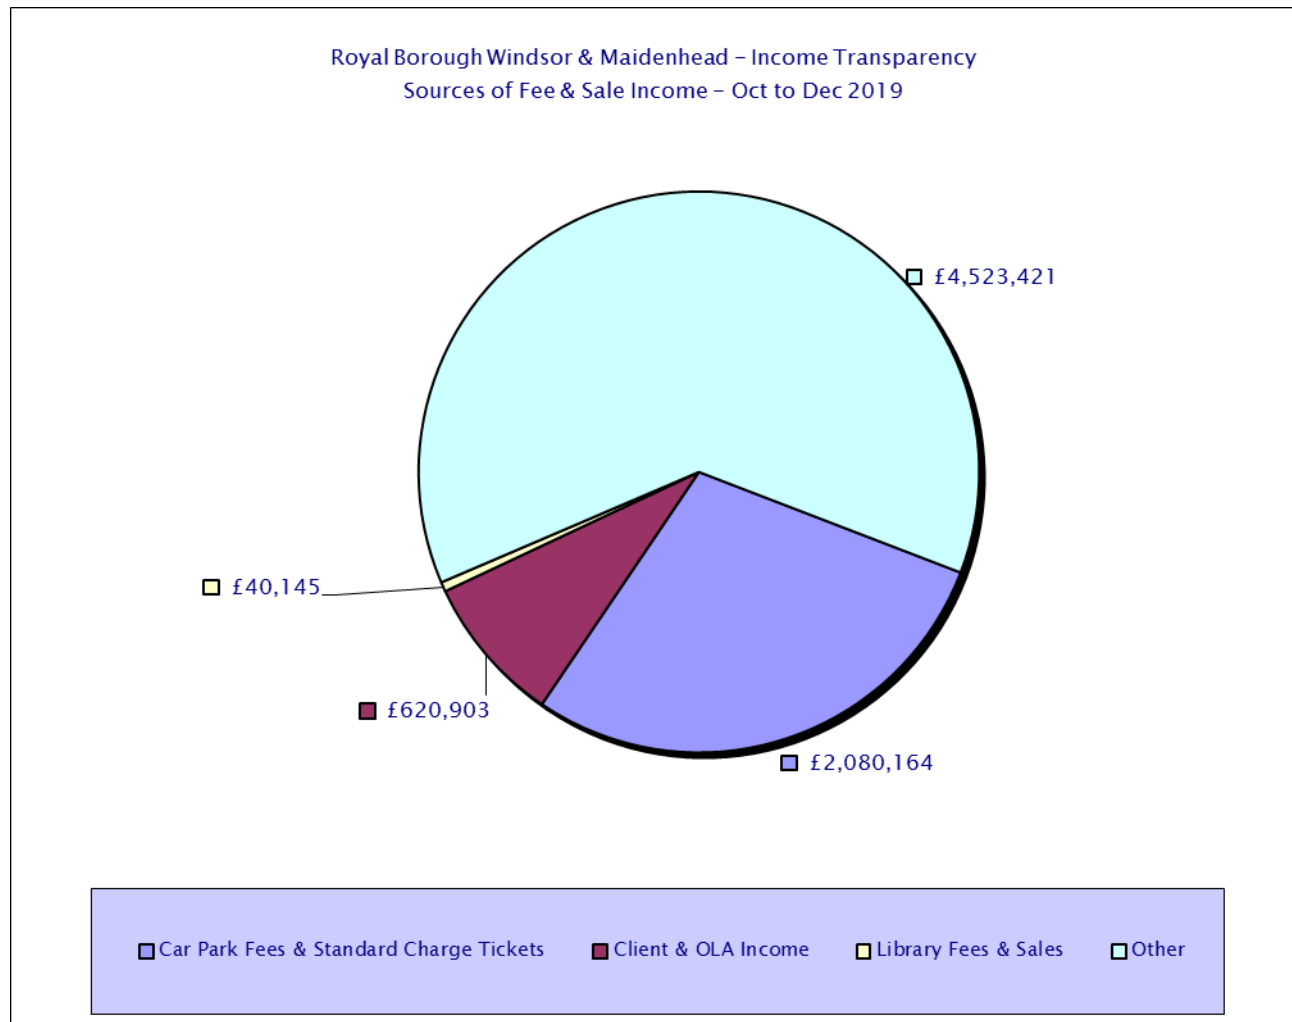

Royal Borough Windsor & Maidenhead – Income Transparency
Sources of Income – October 2019 to December 2019

Please see csv files for data-sets

Royal Borough Windsor & Maidenhead – Income Transparency
Sources of Income – October 2019 to December 2019

Please see csv files for data-sets

Royal Borough Windsor & Maidenhead – Income Transparency
Sources of Income – October 2019 to December 2019

Please see csv files for data-sets

Royal Borough Windsor & Maidenhead – Income Transparency
Sources of Income – October 2019 to December 2019