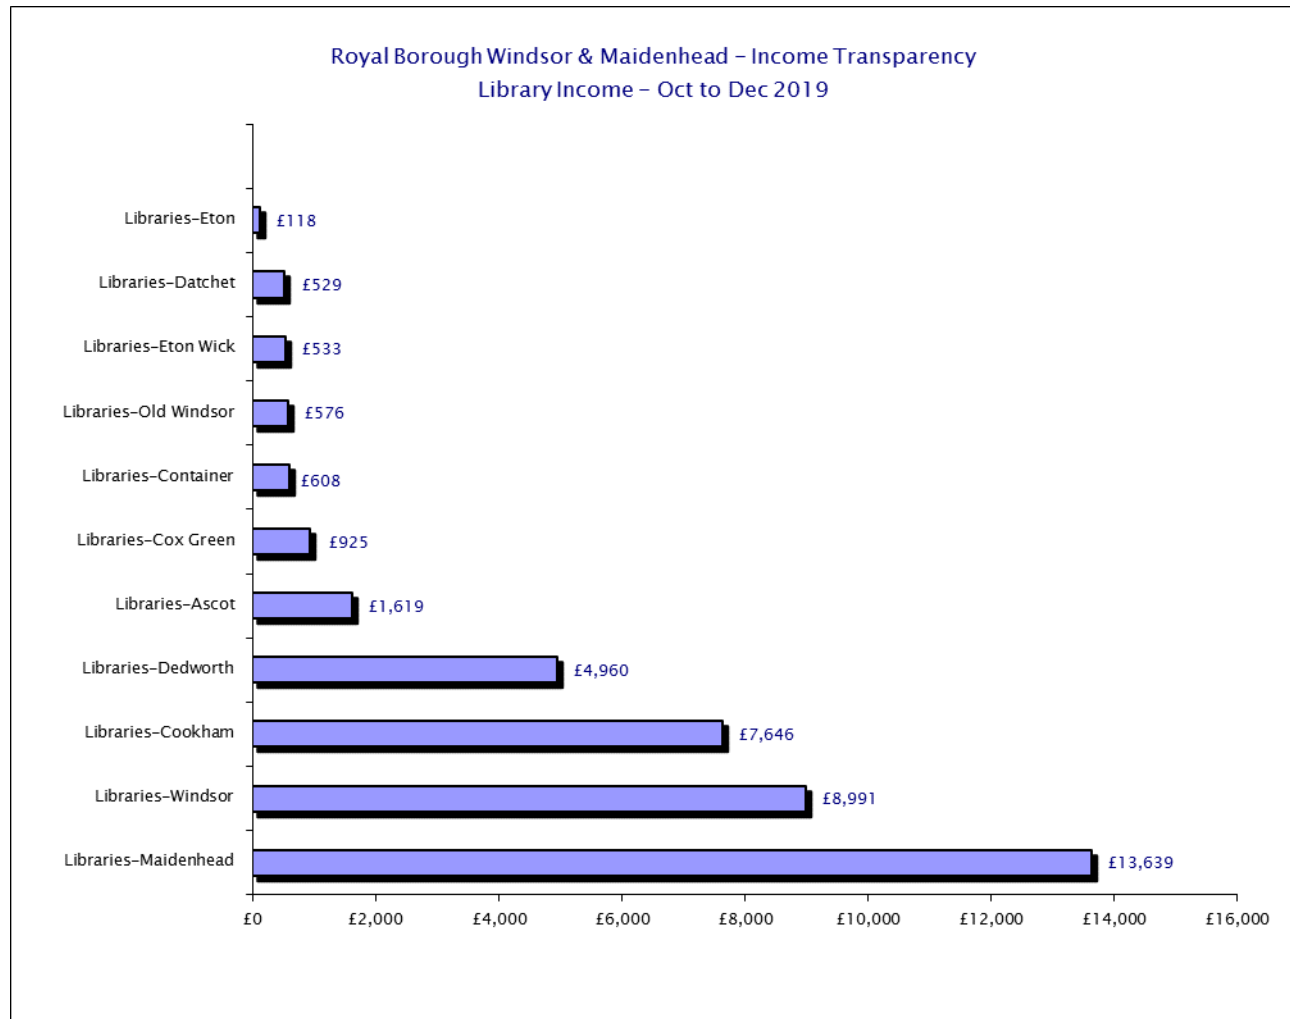

Please see csv files for data-sets

Royal Borough Windsor & Maidenhead – Income Transparency
Sources of Income – October 2019 to December 2019

Please see csv files for data-sets

Royal Borough Windsor & Maidenhead – Income Transparency
Sources of Income – October 2019 to December 2019