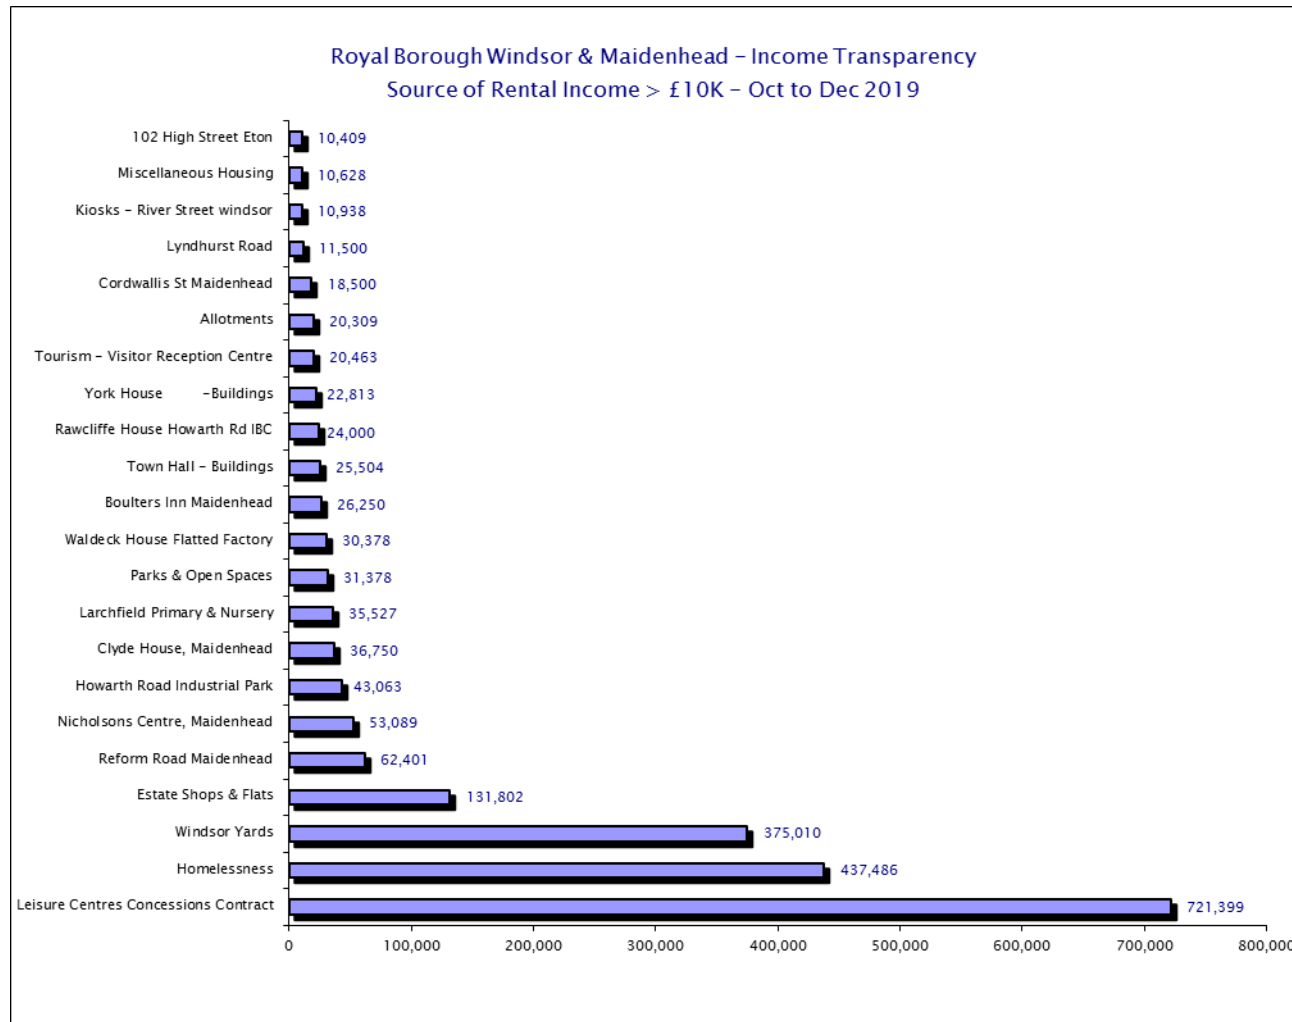

Please see csv files for data-sets

Royal Borough Windsor & Maidenhead – Income Transparency
Sources of Income – October 2019 to December 2019

Please see csv files for data-sets

Royal Borough Windsor & Maidenhead – Income Transparency
Sources of Income – October 2019 to December 2019