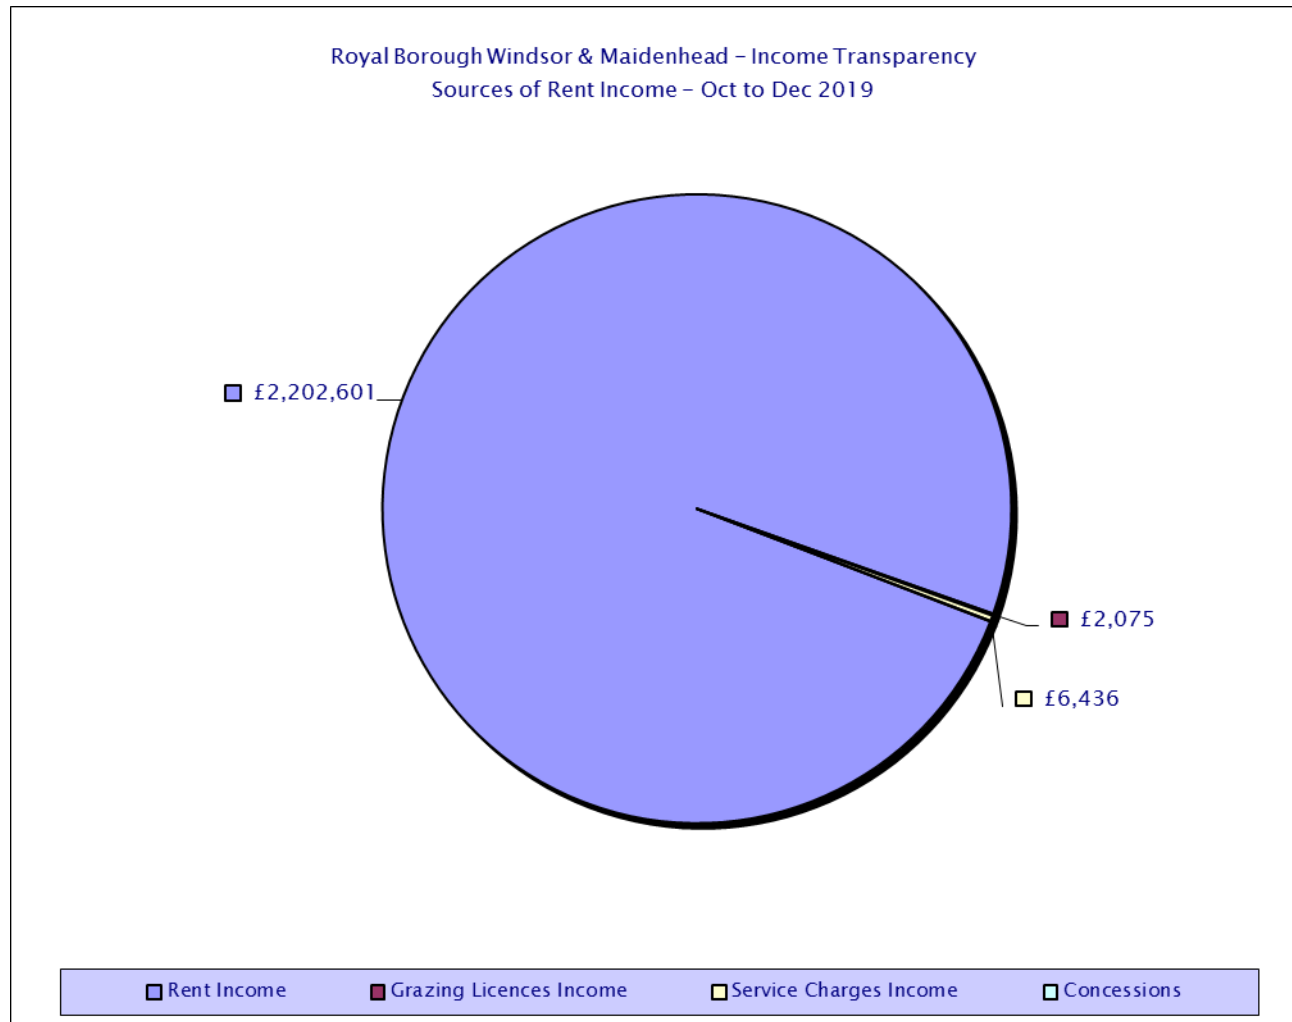

Please see csv files for data-sets

Royal Borough Windsor & Maidenhead – Income Transparency
Sources of Income – October 2019 to December 2019

Please see csv files for data-sets

Royal Borough Windsor & Maidenhead – Income Transparency
Sources of Income – October 2019 to December 2019