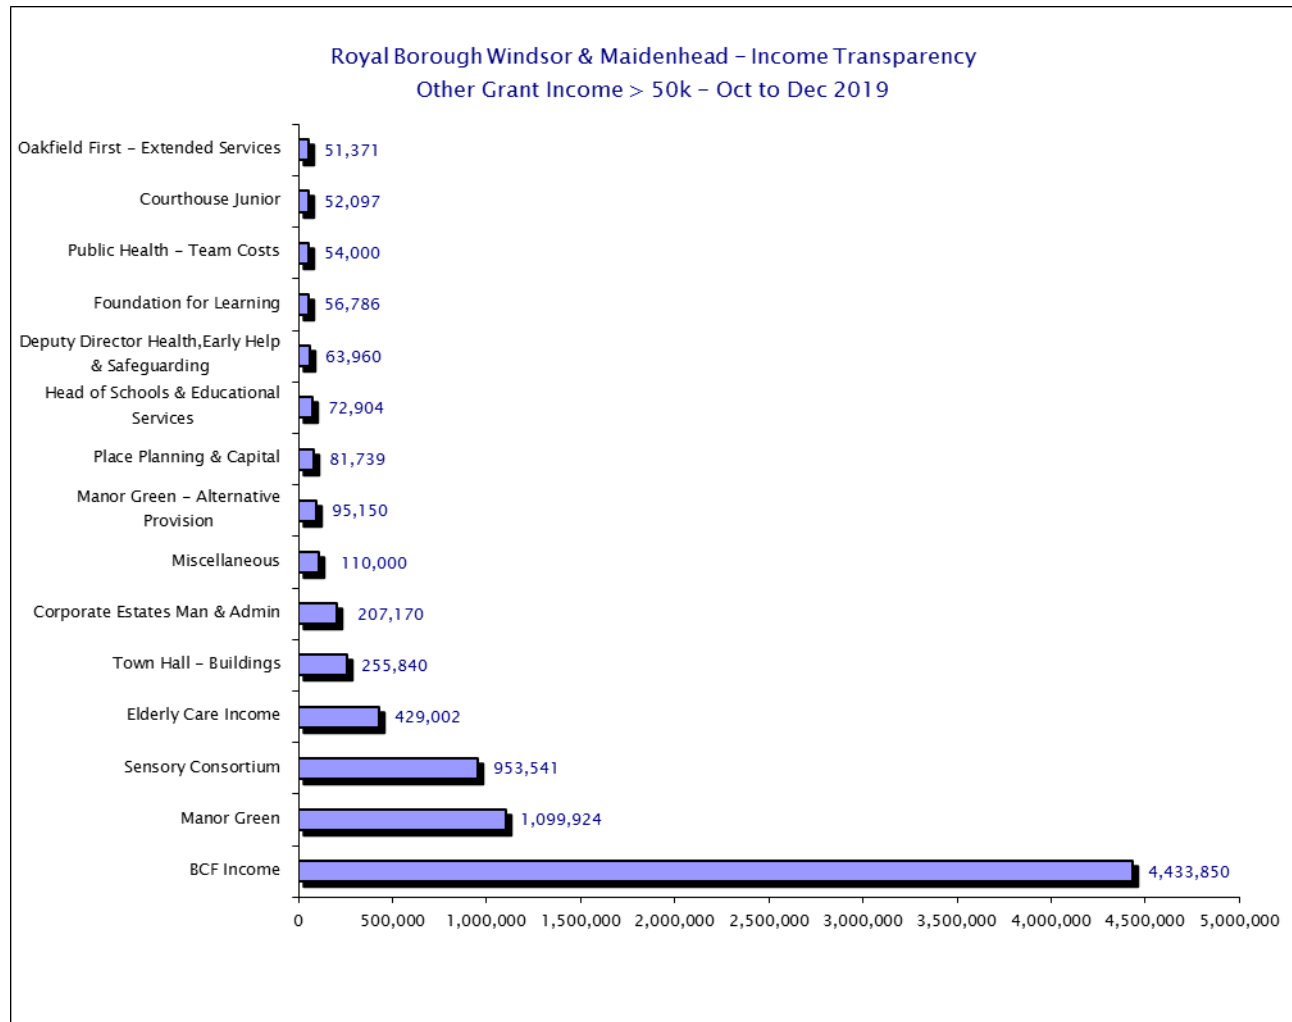

Please see csv files for data-sets

Royal Borough Windsor & Maidenhead – Income Transparency
Sources of Income – October 2019 to December 2019

Please see csv files for data-sets

Royal Borough Windsor & Maidenhead – Income Transparency
Sources of Income – October 2019 to December 2019