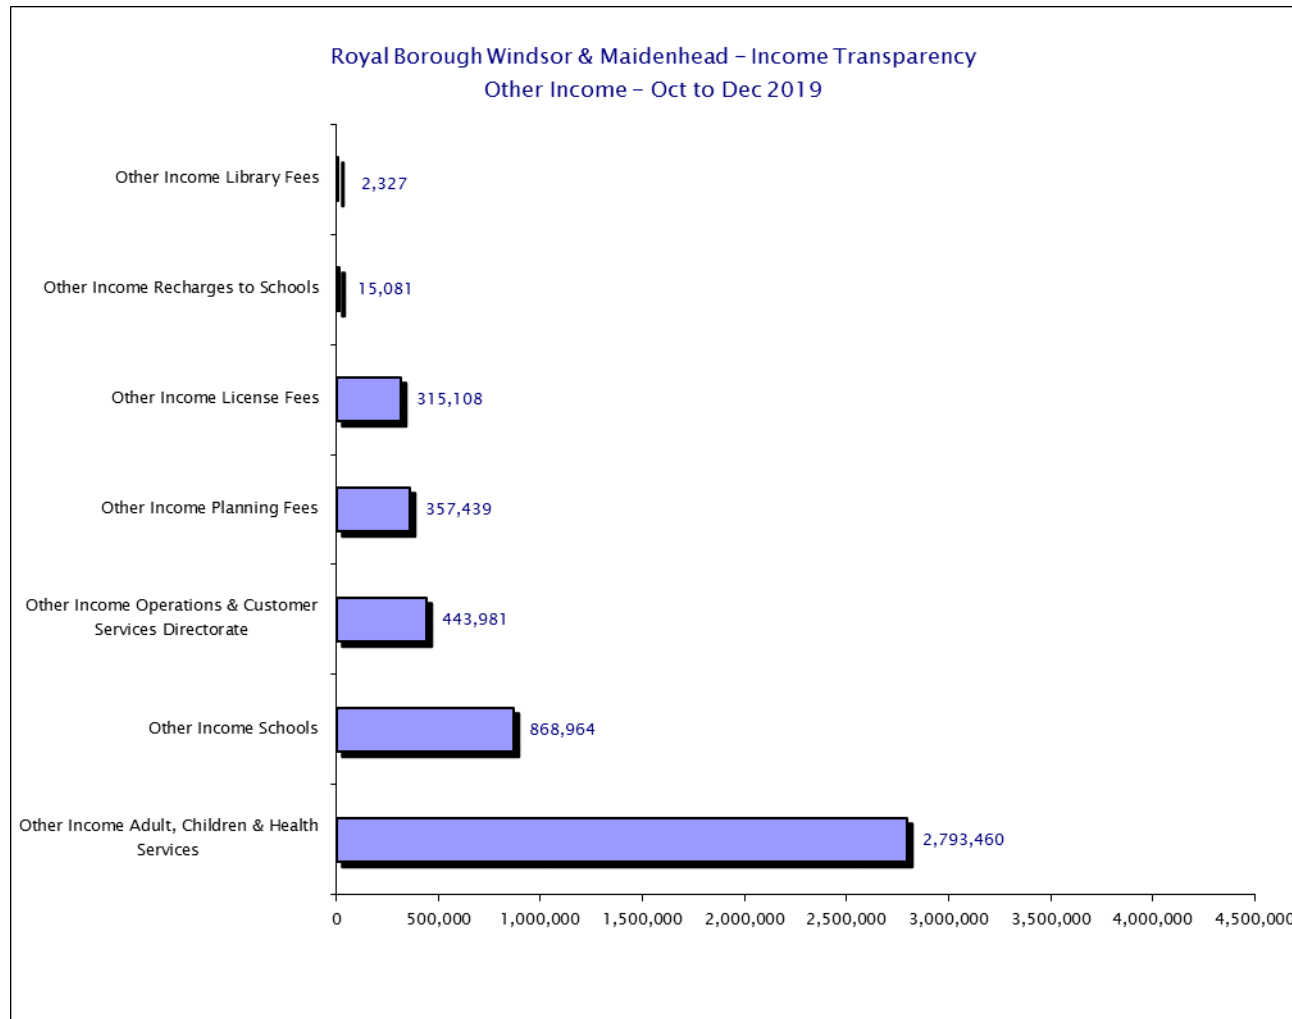

Please see csv files for data-sets

Royal Borough Windsor & Maidenhead – Income Transparency
Sources of Income – October 2019 to December 2019

Please see csv files for data-sets

Royal Borough Windsor & Maidenhead – Income Transparency
Sources of Income – October 2019 to December 2019