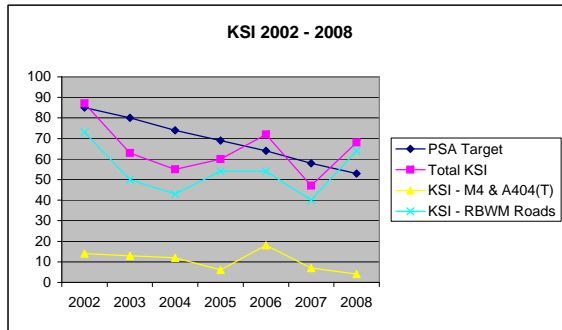

Appendix A: Royal Borough of Windsor & Maidenhead - Road Safety Performance

Note: KSI = Killed or Seriously Injured