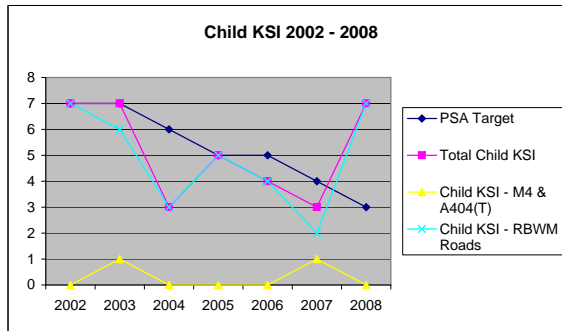

Appendix A: Royal Borough of Windsor & Maidenhead - Road Safety Performance

Note: KSI = Killed or Seriously Injured