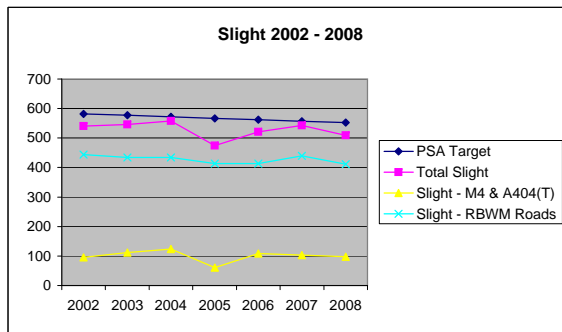

Appendix A: Royal Borough of Windsor & Maidenhead - Road Safety Performance

Note: KSI = Killed or Seriously Injured