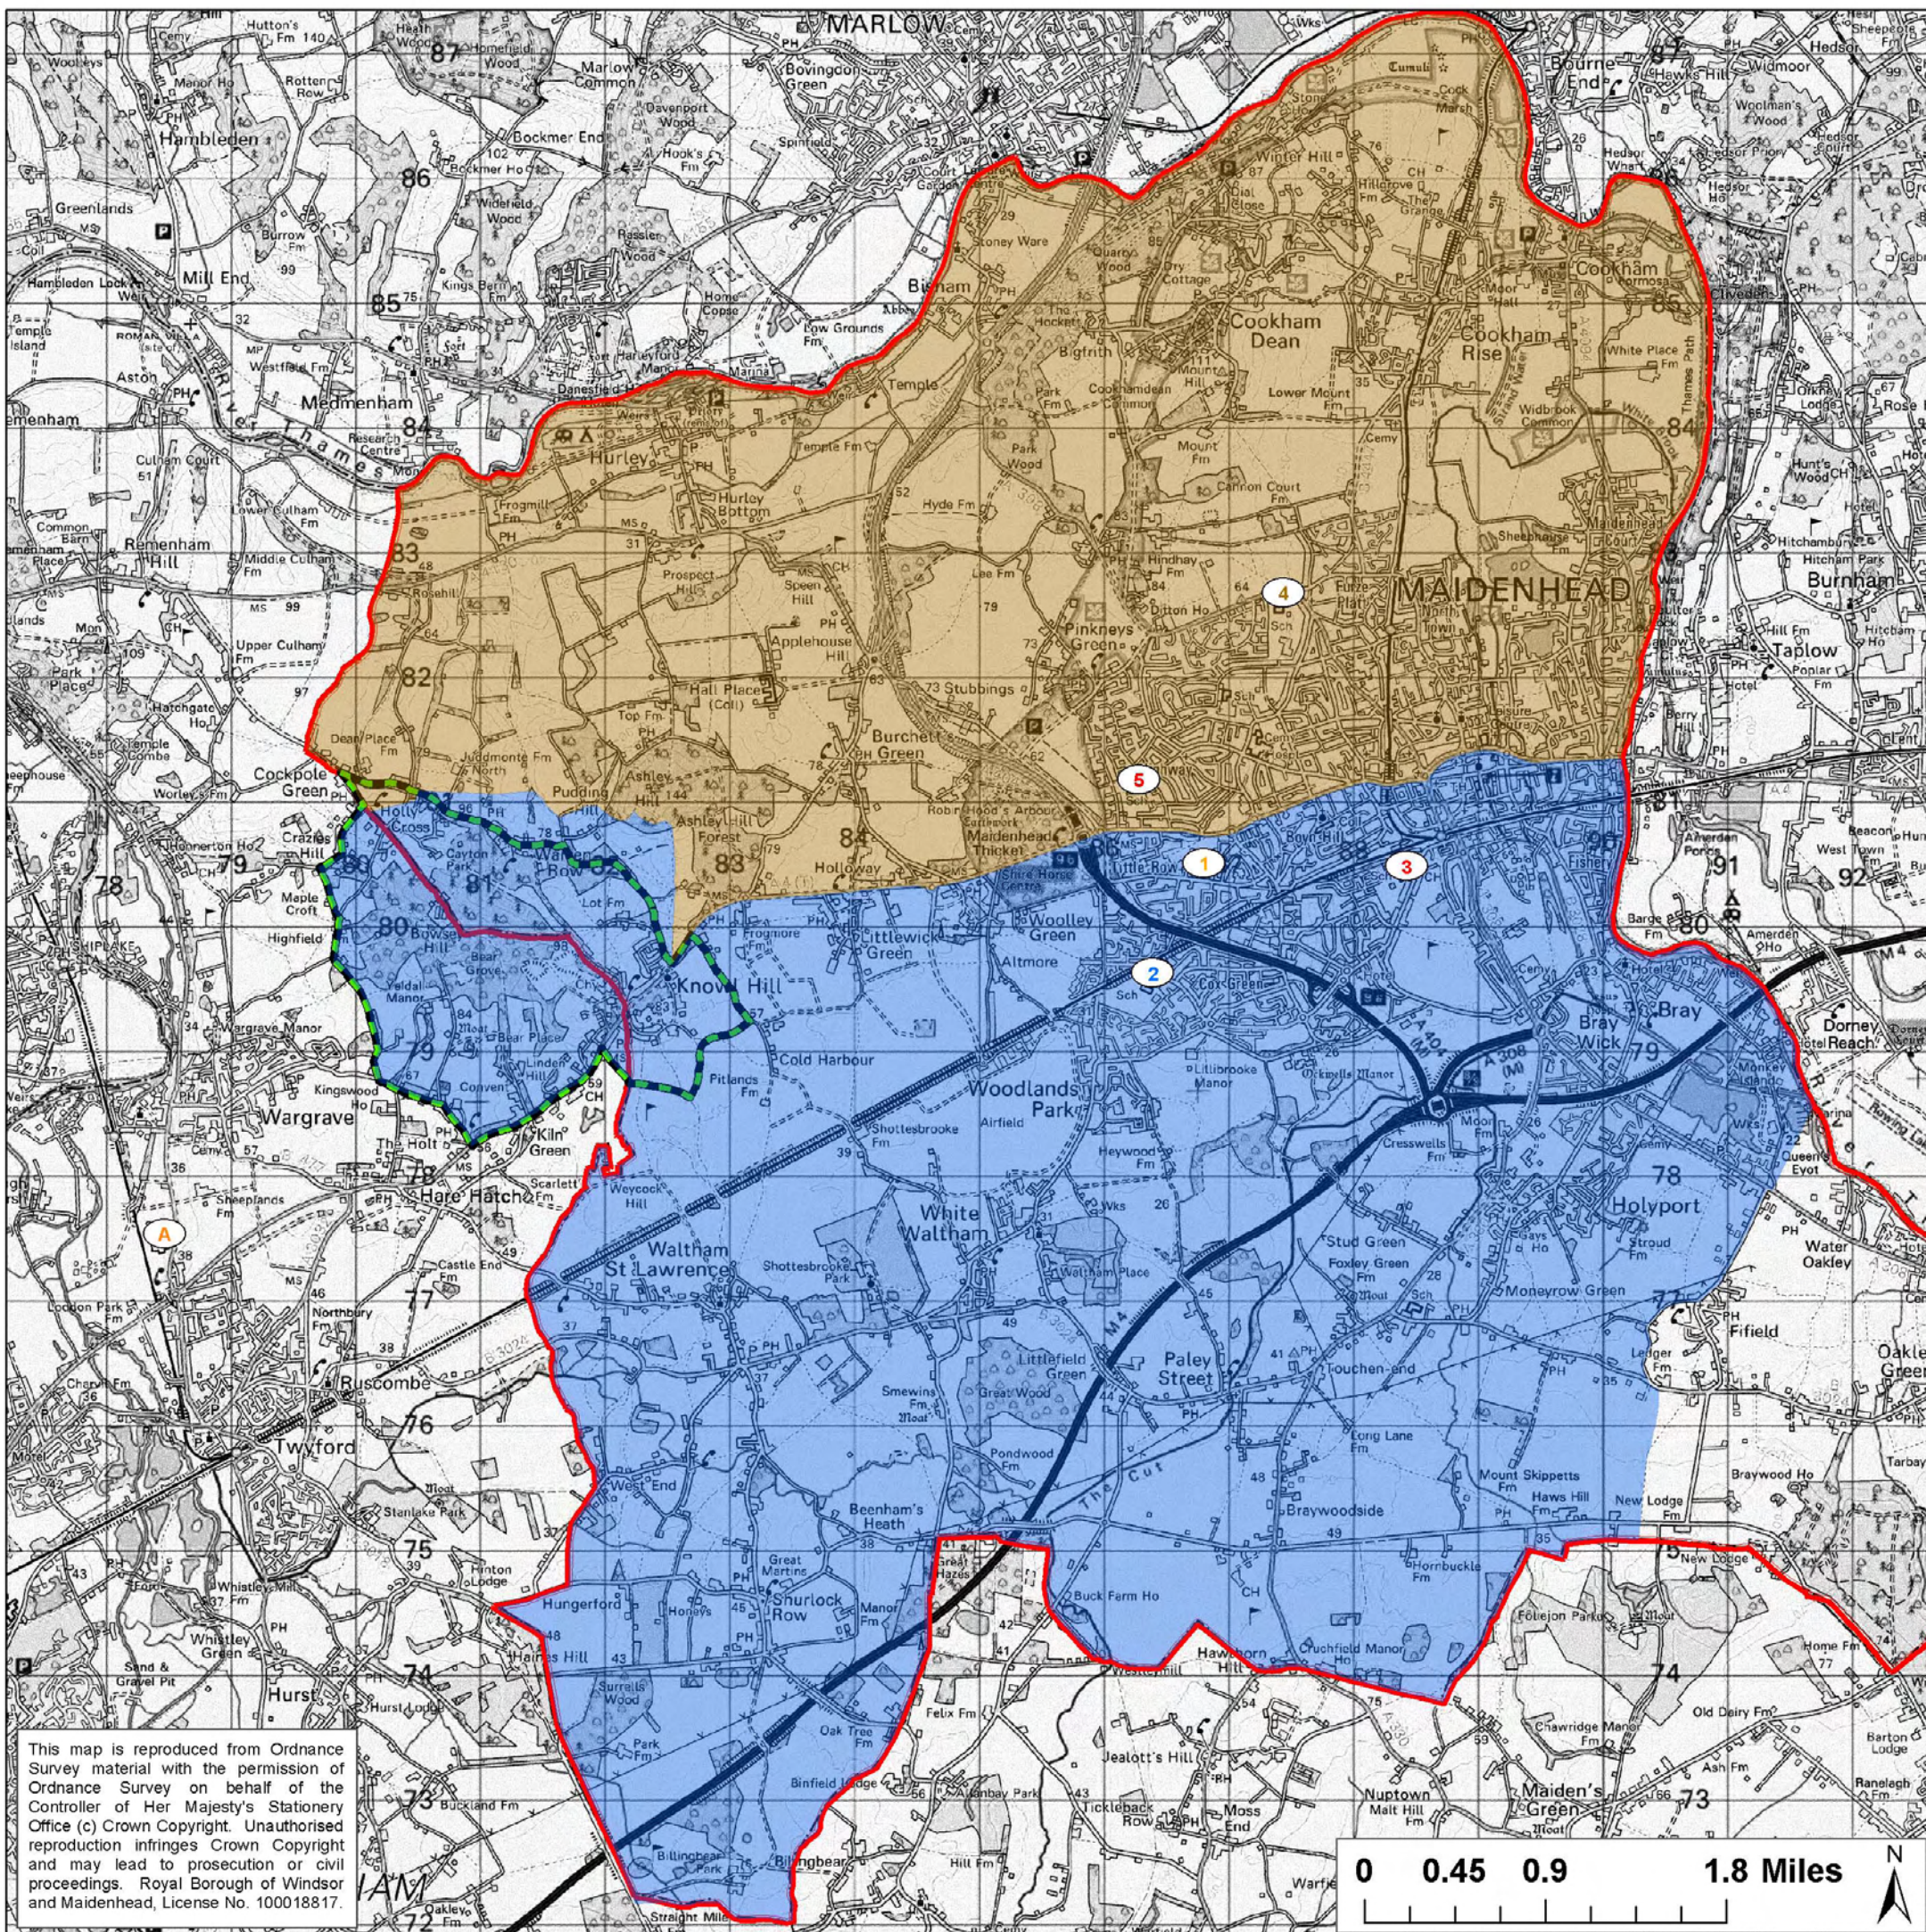

 Designated Area for Altwood CE Secondary School - see inset map

Cox Green School

 Designated Area for Cox Green School - see main map

Desborough School

 Designated Area for Desborough School - see inset map

Furze Platt Senior School

 Designated Area for Furze Platt Senior School - see main map

Newlands Girls' School

 Designated Area for Newlands Girls' School - see inset map

WOKINGHAM SCHOOL

 The Piggott School (maintained by Wokingham)

 Designated Area of The Piggott School which is also shared with RBWM schools.

This map is reproduced from Ordnance Survey material with the permission of Ordnance Survey on behalf of the Controller of Her Majesty's Stationery Office (c) Crown Copyright. Unauthorised reproduction infringes Crown Copyright and may lead to prosecution or civil proceedings. Royal Borough of Windsor and Maidenhead, License No. 100018817.